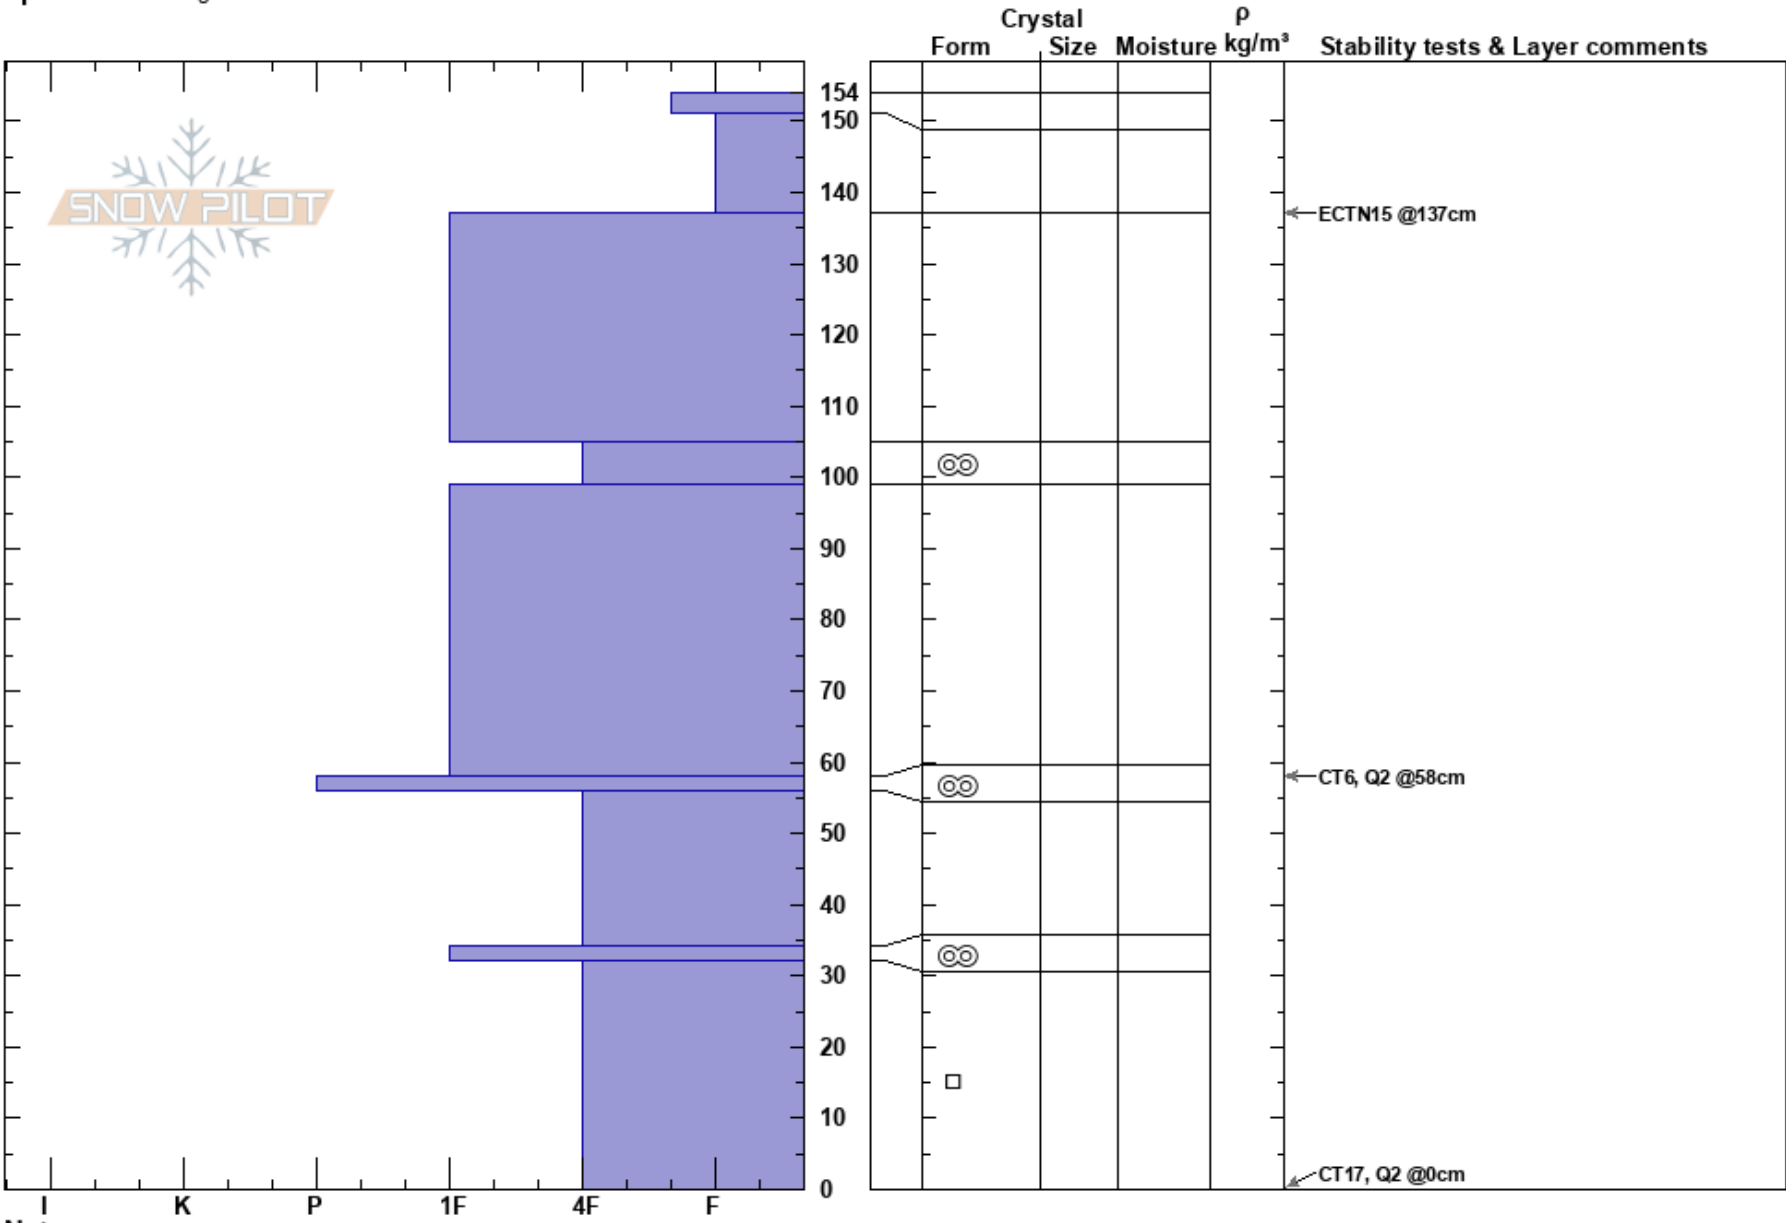

Carmans
 Gros Ventre Range
 WY
 Elevation: 7920 ft
 Aspect: N
 Specifics: Pit dug in a Ski Area

Mitch Dann
 02/09/2024 - 10:00am
 Co-ord: 43.46256N, -110.74995W
 Slope Angle: 35°
 Wind Loading: previous

Stability:
 Air Temperature: 25°C
 Sky Cover: BKN
 Precipitation: NO
 Wind: Calm

HS:154
 PF:45 58-56cm:Problematic layer
 PS:20

Notes: Pit area likely had a few old ski tracks
 Near area of mitigation
 Dann and Callaway