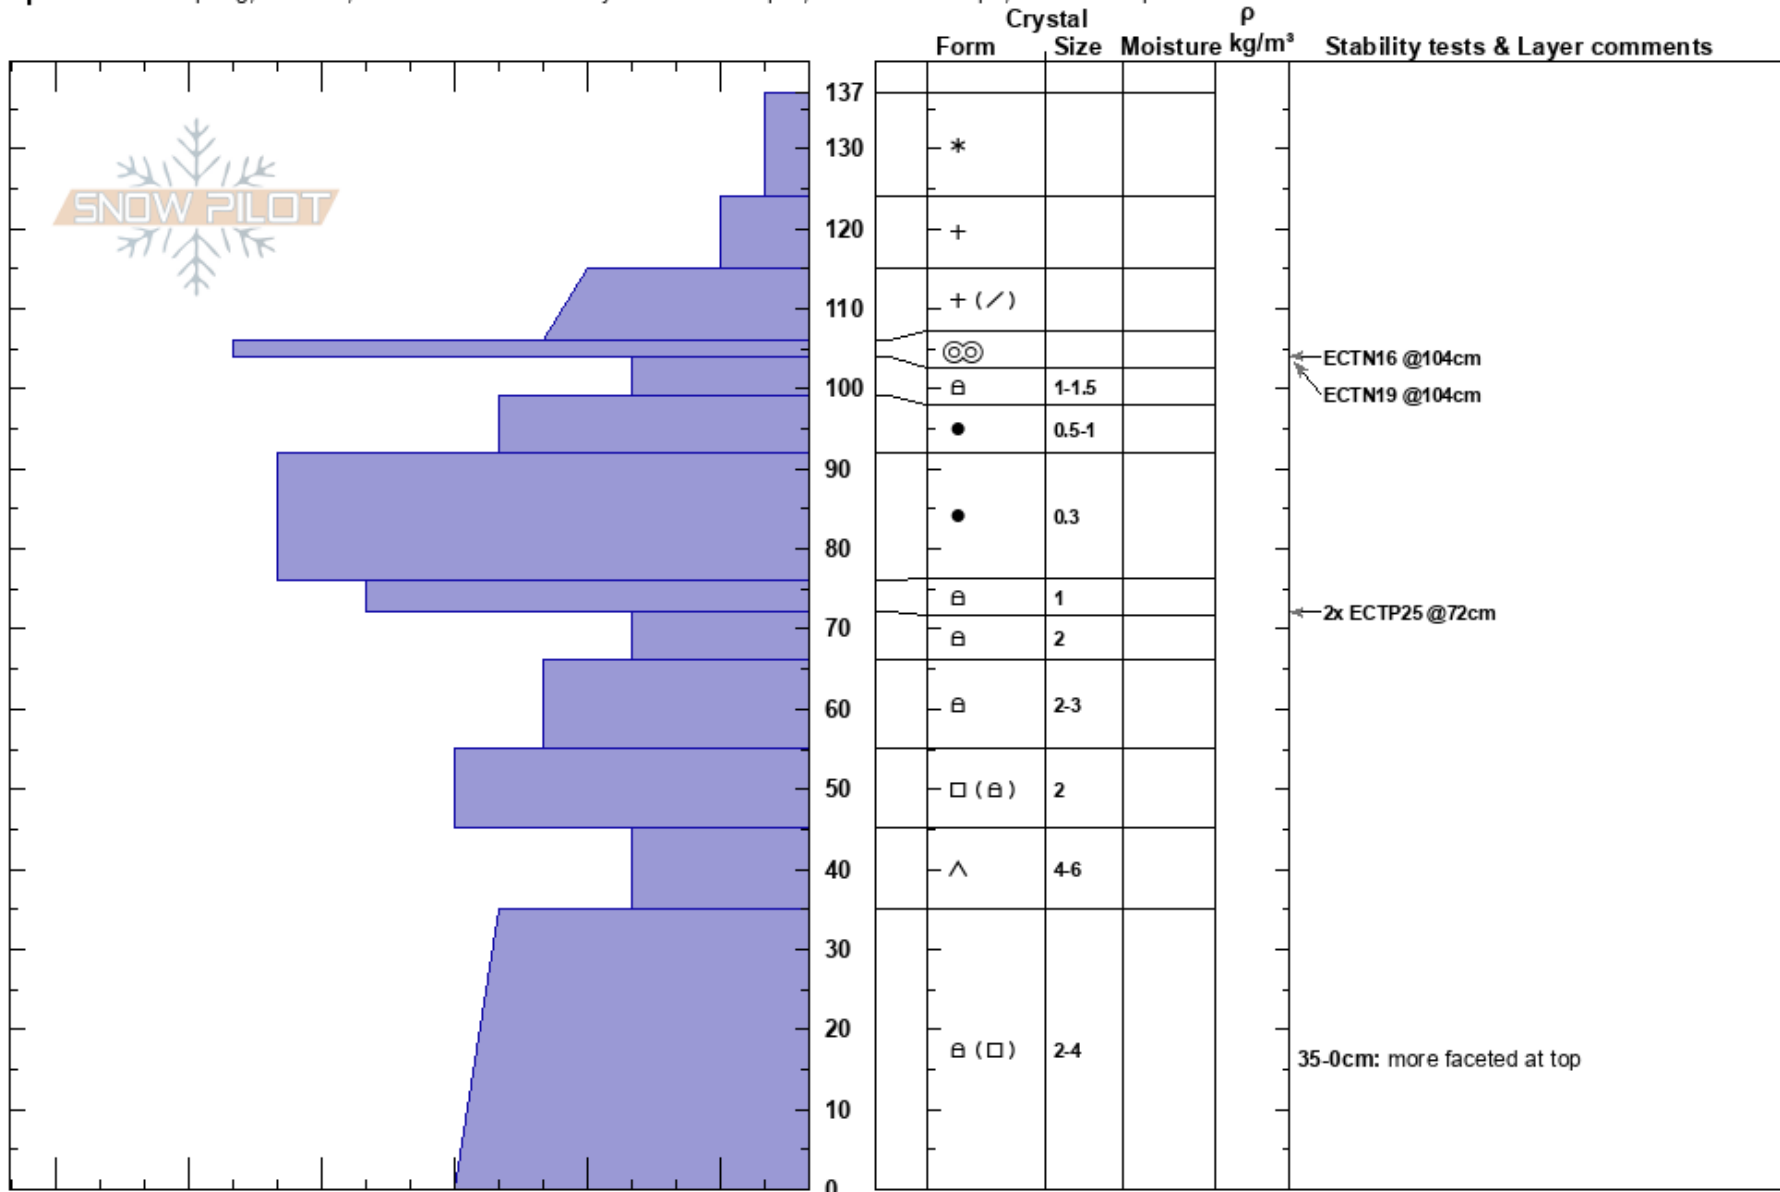

West Henderson
 Cooke City
 MT
 Elevation: 9645 ft
 Aspect: 240°

Alex Marienthal
 02/08/2024 - 10:30am
 Co-ord: 45.04439N, -109.94291W
 Slope Angle: 21°
 Wind Loading: no

Stability: Poor
 Air Temperature: -5°C
 Sky Cover: OVC
 Precipitation: S2
 Wind: N Light Breeze

HS:137
 PF:40
 PS:20
 72-66cm: Problematic layer
 35-0cm: more faceted at top

Specifics: Collapsing, localized; Recent avalanche activity on different slopes; Ski tracks on slope; We skied slope

Notes: New snow above crust fell since 2/3, measured 12" snow = 1" SWE. Top 4" fell over last 12 hours = 0.1" SWE