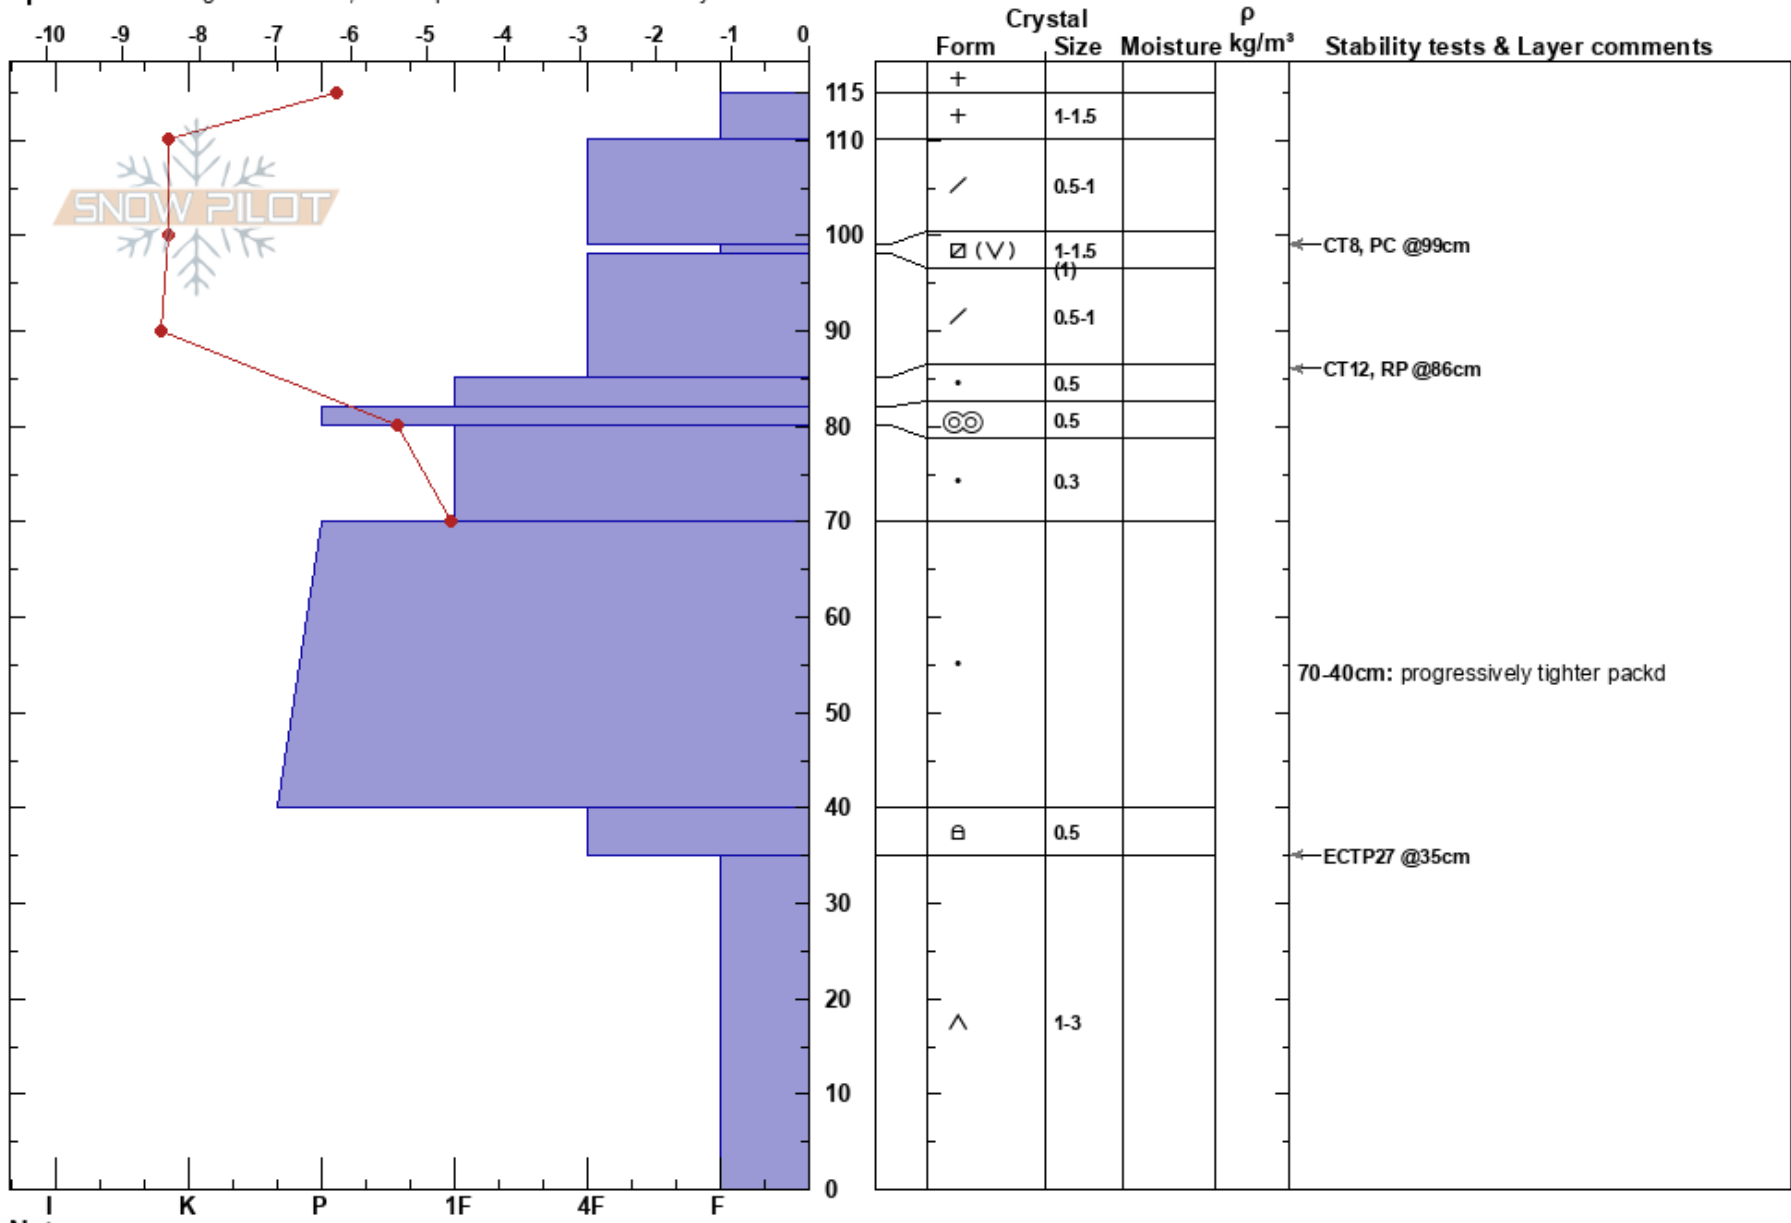

A-Basin- Sawmill Trees Keaghan Dunn-Rhodes
 Arapahoe Basin Ski Area 02/08/2024 - 11:00am
 CO Co-ord: 39.63256N, -105.86510W
 Elevation: 11400 ft Slope Angle: 9°
 Aspect: W Wind Loading: previous
 Specifics: Pit dug in a Ski Area; Pit is representative of backcountry

Stability: HS:115
 Air Temperature: -7.5°C PF:23 70-40cm: progressively tighter packd
 Sky Cover: X PS: 35 35-0cm: Problematic layer
 Precipitation: S-1
 Wind: E Light Breeze

Notes: Pro 1 Course