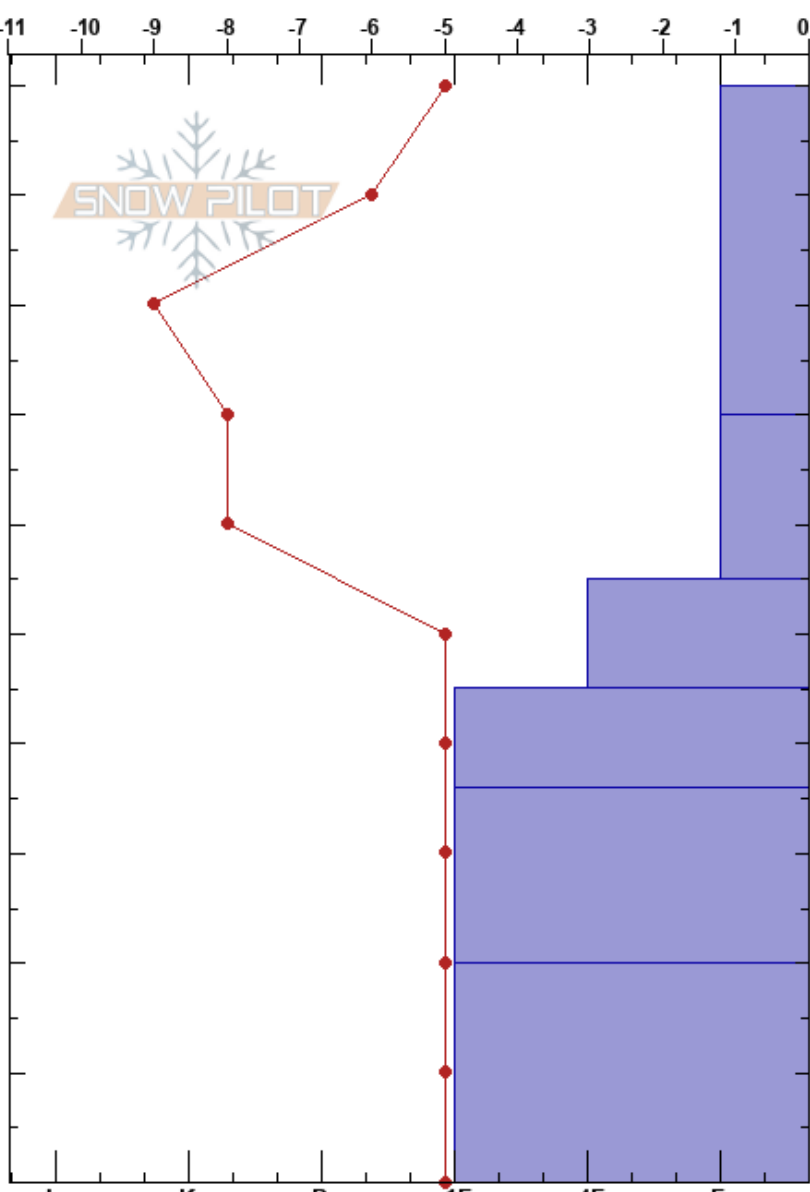

Dog Ridge The Hydrant
 Sawatch Range
 CO
 Elevation: 11000 ft
 Aspect: 70°

Monarch Ski Patrol
 02/09/2024 - 12:00pm
 Co-ord: 38.52923N, -106.34491W
 Slope Angle: 39°
 Wind Loading:

Stability:
 Air Temperature: 11°C
 Sky Cover: FEW
 Precipitation: S-1
 Wind: SW Calm

HS:100
 PF:20
 PS:10
 Layer Notes:

Specifics: Pit dug in a Ski Area; Pit is representative of backcountry

Crystal Form	Crystal Size	Moisture	ρ kg/m ³	Stability tests & Layer comments
				← PST90/100 (Arr) @100cm
/ (*)	0.5-0.5 (0.5)			
•	0.5-0.5			
•	0.5			
• (☐)	1			
• (☐)	1			← ECTN30 @36cm small crack
• (☐)	1			