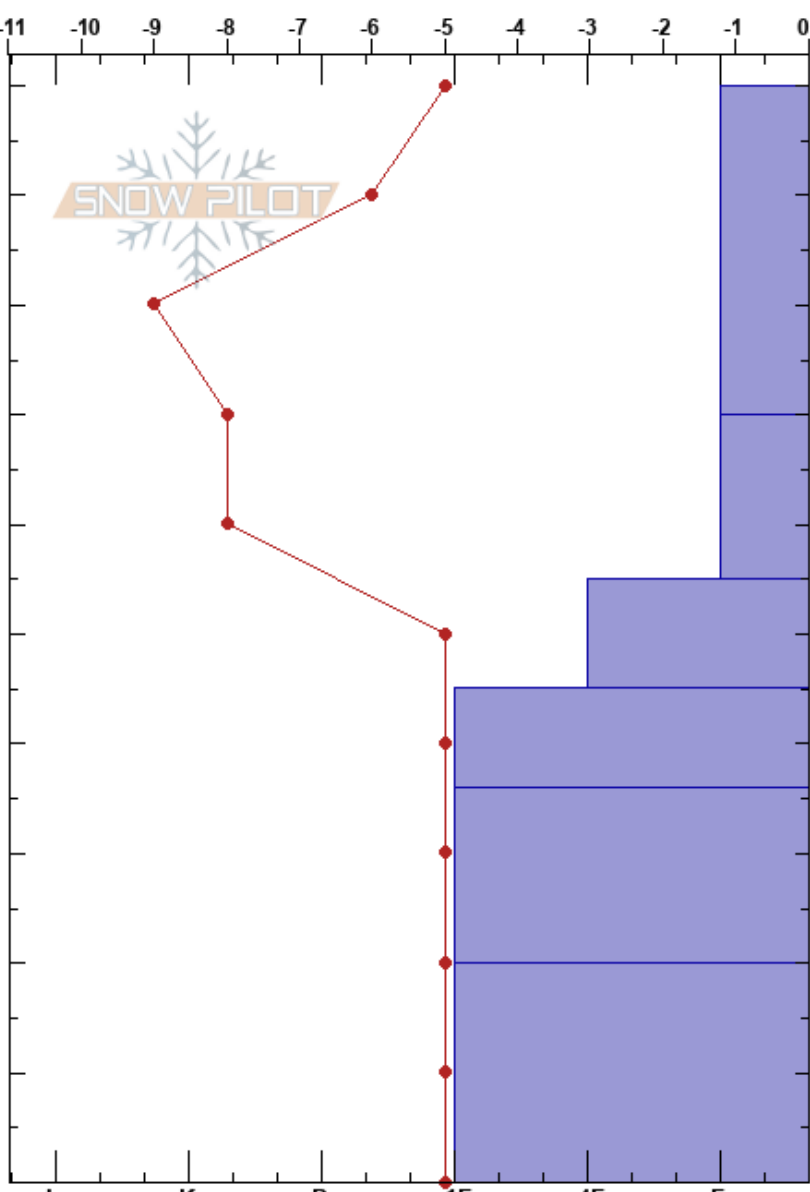

Dog Ridge The Hydrant
 Sawatch Range
 CO
 Elevation: 11000 ft
 Aspect: 70°

Monarch Ski Patrol
 02/09/2024 - 12:00pm
 Co-ord: 38.52923N, -106.34491W
 Slope Angle: 39°
 Wind Loading:

Stability:
 Air Temperature: 11°C
 Sky Cover: FEW
 Precipitation: S-1
 Wind: SW Calm

HS:100
 PF:20
 PS:10
 Layer Notes:

Specifics: Pit dug in a Ski Area; Pit is representative of backcountry

| Form | Crystal Size | Moisture | ρ kg/m ³ | Stability tests & Layer comments |
|-------|---------------|----------|--------------------------|----------------------------------|
| | | | | ← PST90/100 (Arr) @100cm |
| / (*) | 0.5-0.5 (0.5) | | | |
| • | 0.5-0.5 | | | |
| • | 0.5 | | | |
| • (☐) | 1 | | | |
| • (☐) | 1 | | | ← ECTN30 @36cm small crack |
| • (☐) | 1 | | | |