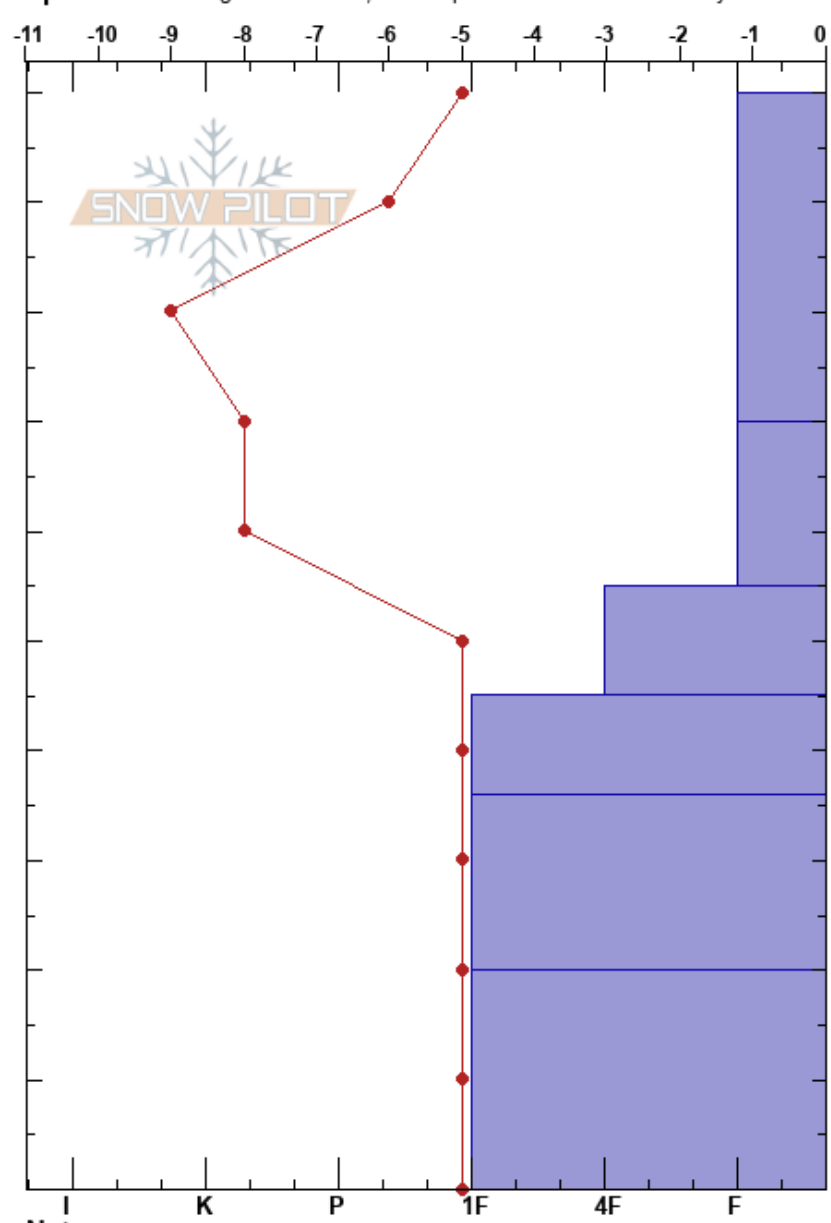

Dog Ridge The Hydrant
 Sawatch Range
 CO
Elevation: 11000 ft
Aspect: 70°
Specifics: Pit dug in a Ski Area; Pit is representative of backcountry

Monarch Ski Patrol
 02/09/2024 - 12:00pm
Co-ord: 38.52923N, -106.34491W
Slope Angle: 39°
Wind Loading:

Stability:
Air Temperature: 11°C
Sky Cover: FEW
Precipitation: S-1
Wind: SW Calm

Layer Notes:

HS:100
PF:20
PS:10

Crystal Form	Crystal Size	Moisture	ρ kg/m ³	Stability tests & Layer comments
				← PST90/100 (Arr) @100cm
/ (*)	0.5-0.5 (0.5)			
•	0.5-0.5			
•	0.5			
• (☐)	1			
• (☐)	1			← ECTN30 @36cm small crack
• (☐)	1			