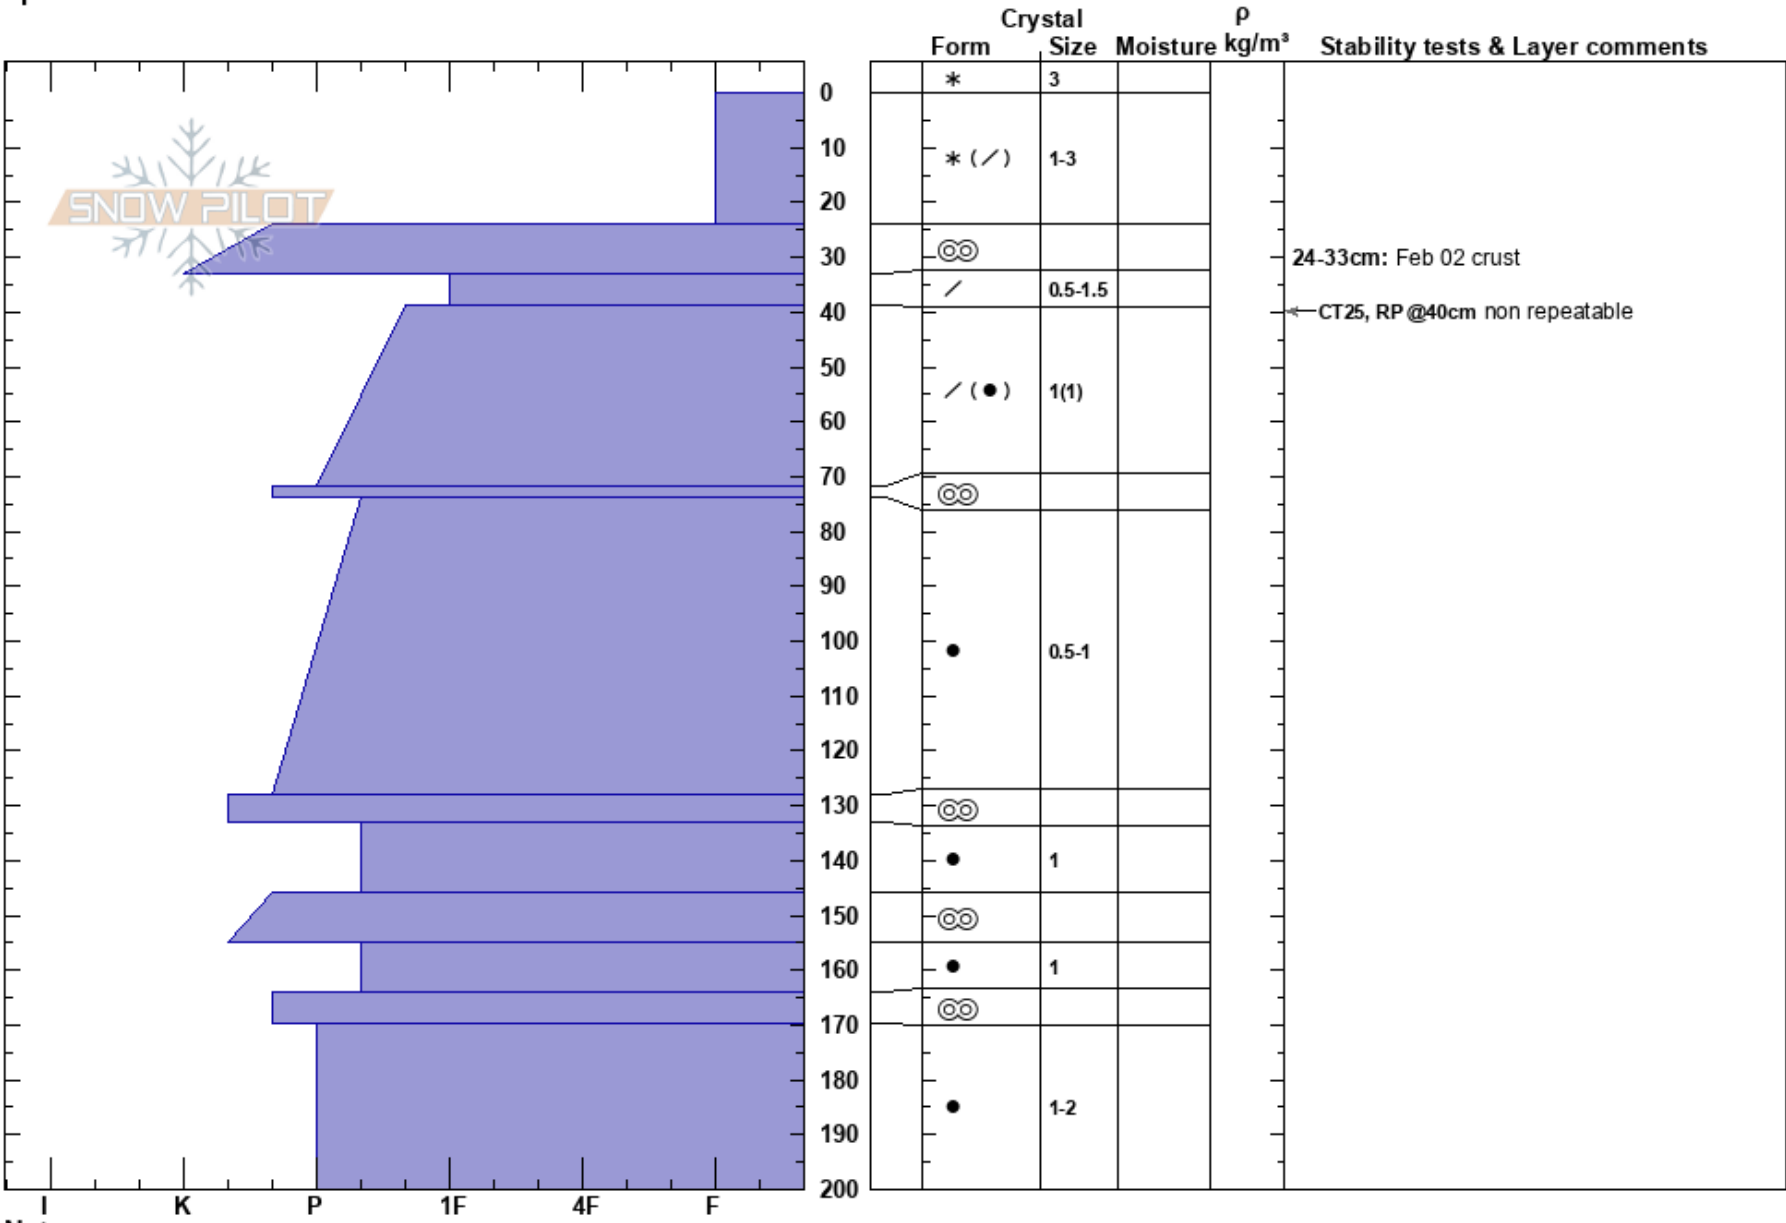

Ladies First-FP  
 monashee  
 CA  
 Elevation: 1960 m  
 Aspect: N  
 Specifics:

Kristen Meilicke  
 02/08/2024 - 1:15pm  
 Co-ord: 51.06314N, -118.79334W  
 Slope Angle: 21°  
 Wind Loading: no

Stability:  
 Air Temperature: -9°C  
 Sky Cover: OVC  
 Precipitation: S-1  
 Wind: N Light Breeze

HS:200  
 PF:24  
 24-33cm: Feb 02 crust  
 24-33cm: Problematic layer

Notes: