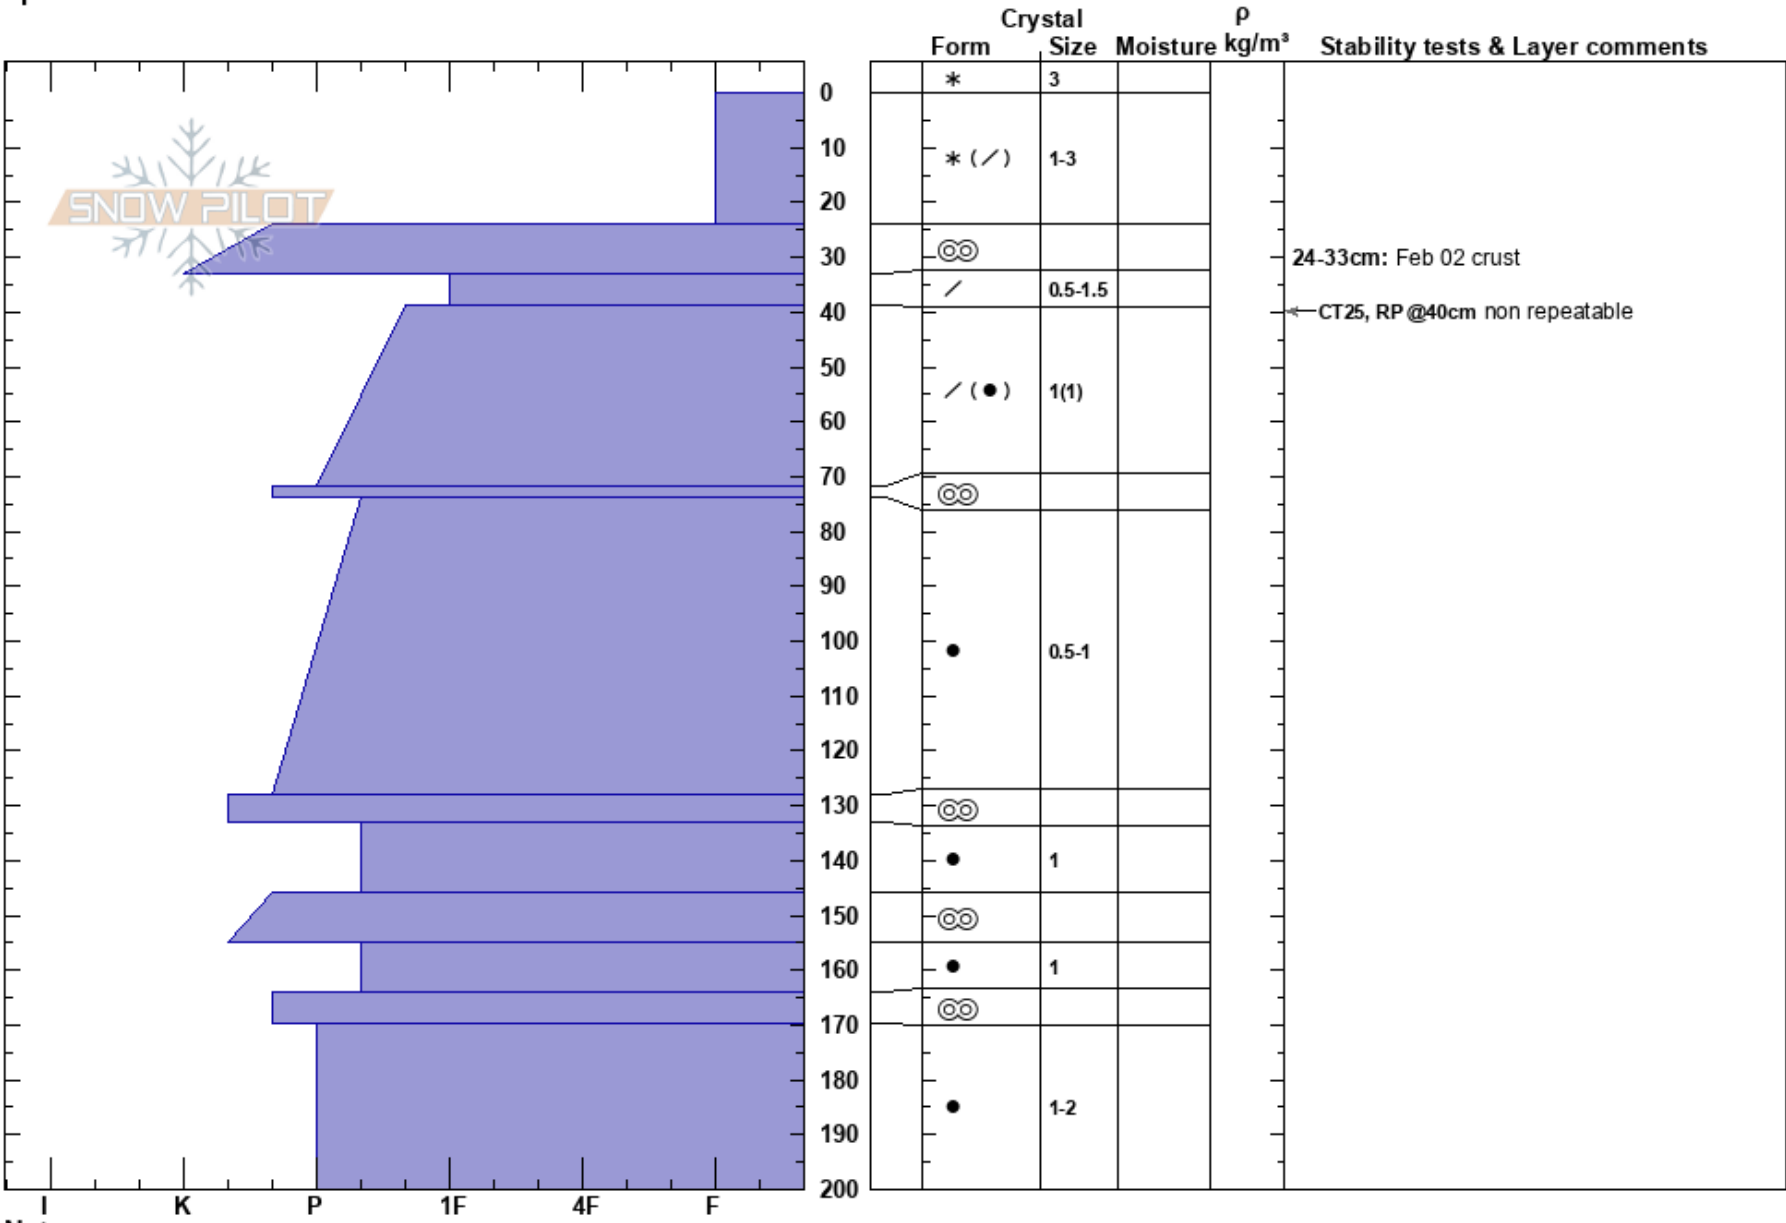

Ladies First-FP
 monashee
 CA
 Elevation: 1960 m
 Aspect: N
 Specifics:

Kristen Meilicke
 02/08/2024 - 1:15pm
 Co-ord: 51.06314N, -118.79334W
 Slope Angle: 21°
 Wind Loading: no

Stability:
 Air Temperature: -9°C
 Sky Cover: OVC
 Precipitation: S-1
 Wind: N Light Breeze

HS:200
 PF:24
 24-33cm: Feb 02 crust
 24-33cm: Problematic layer

Notes: