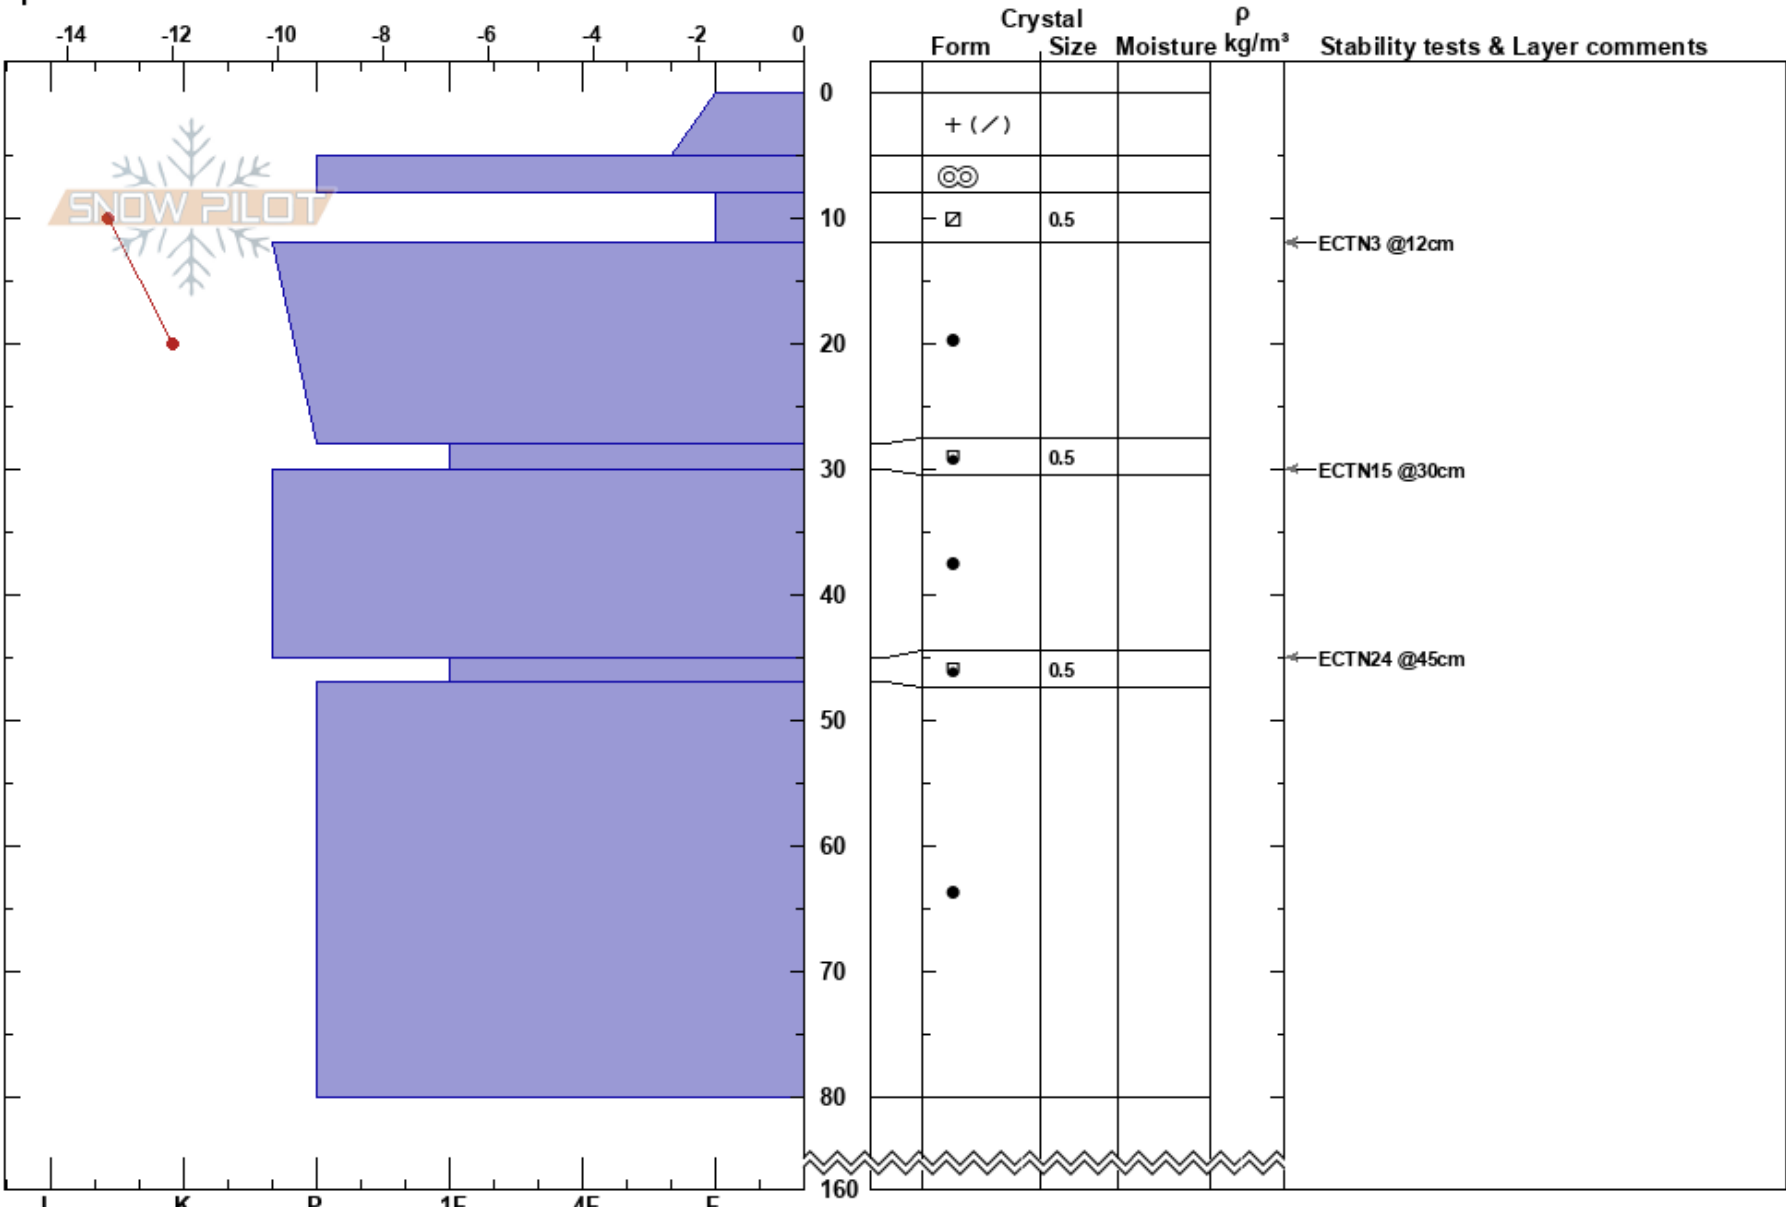

Lilla Borkan
 Borkafället
 Sweden
 Elevation: 810 m
 Aspect: NE
 Specifics:

Sebastian Wiklund
 09/02/2024 - 11:00
 Co-ord: 65.20885N, 15.48722E
 Slope Angle: 30°
 Wind Loading:

Stability: HS:160
 Air Temperature: -11.1°C PF:5
 Sky Cover: SCT
 Precipitation: NO
 Wind: Calm

Layer Notes:

Notes: