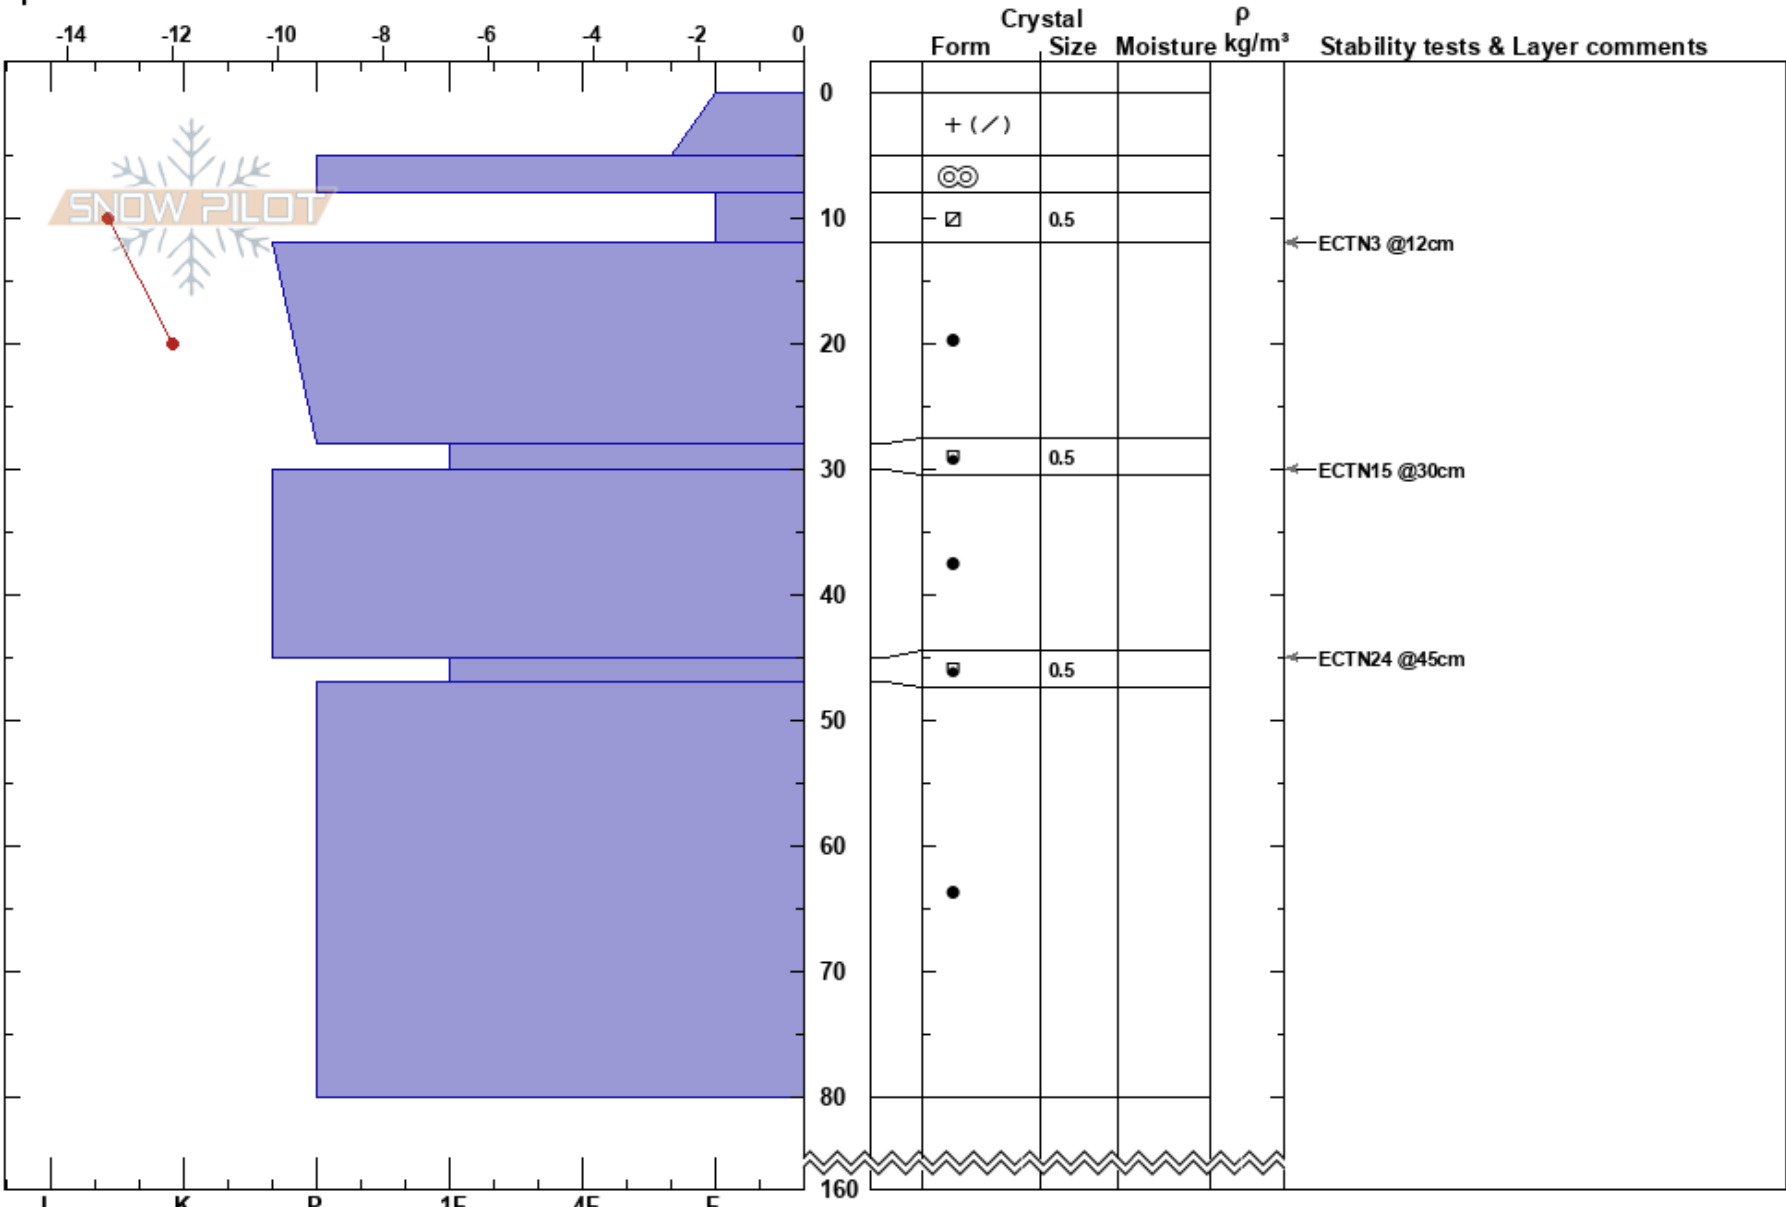

Lilla Borkan
 Borkafället
 Sweden
 Elevation: 810 m
 Aspect: NE
 Specifics:

Sebastian Wiklund
 09/02/2024 - 11:00
 Co-ord: 65.20885N, 15.48722E
 Slope Angle: 30°
 Wind Loading:

Stability:
 Air Temperature: -11.1°C PF:5
 Sky Cover: SCT
 Precipitation: NO
 Wind: Calm

Layer Notes:

Notes: