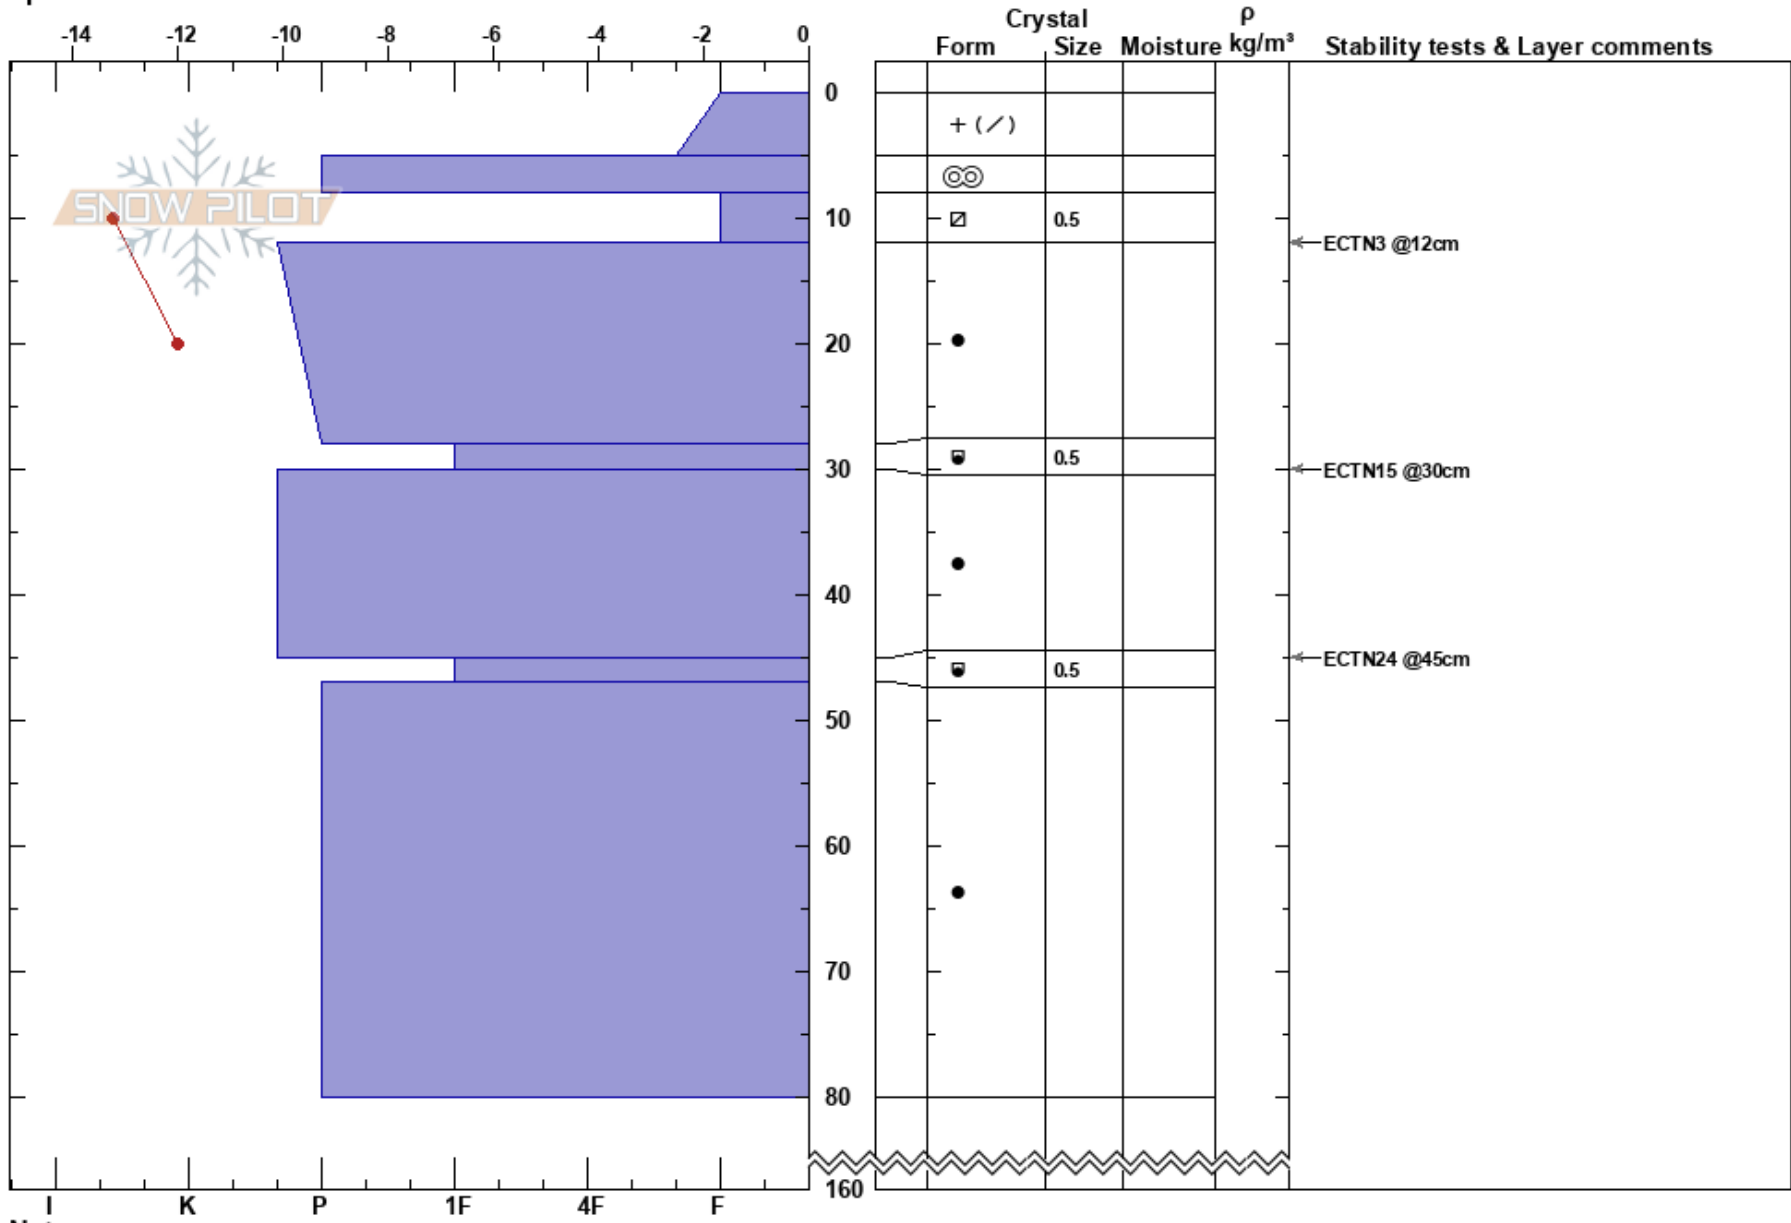

Lilla Borkan
 Borkafället
 Sweden
 Elevation: 810 m
 Aspect: NE
 Specifics:

Sebastian Wiklund
 09/02/2024 - 11:00
 Co-ord: 65.20885N, 15.48722E
 Slope Angle: 30°
 Wind Loading:

Stability: HS:160
 Air Temperature: -11.1°C PF:5
 Sky Cover: SCT
 Precipitation: NO
 Wind: Calm

Layer Notes:

Notes: