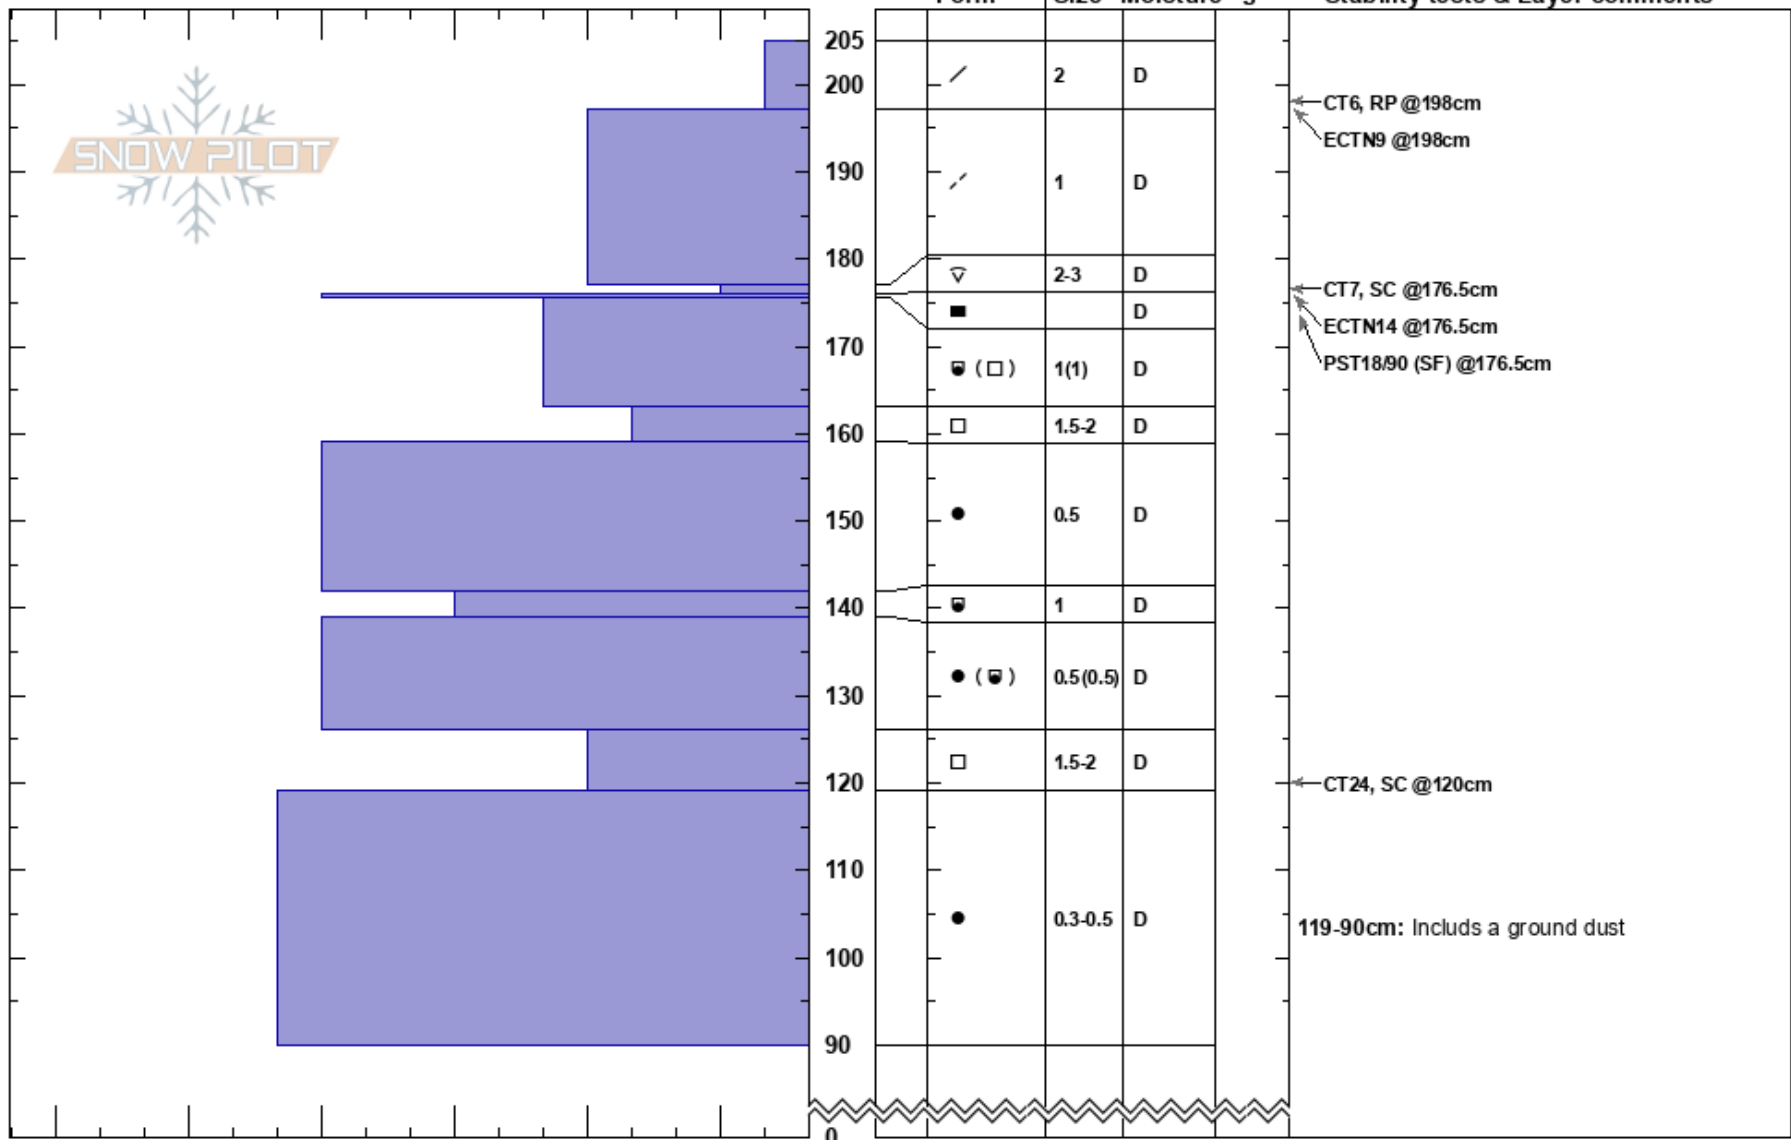

Kumroch\_AvPath10D  
 Kamchatka  
 Russia  
**Elevation:** 840 m  
**Aspect:** SE  
**Specifics:**

Aleksey Kvasnikov  
 09/02/2024 - 11:40  
**Co-ord:** 55.71518N, 161.27542E  
**Slope Angle:** 34°  
**Wind Loading:**

**Stability:**  
**Air Temperature:**  
**Sky Cover:** FEW  
**Precipitation:** NO  
**Wind:** Calm

**HS:**205  
**PF:**40  
 119-90cm: Includes a ground dust

**Layer Notes:**

Notes: