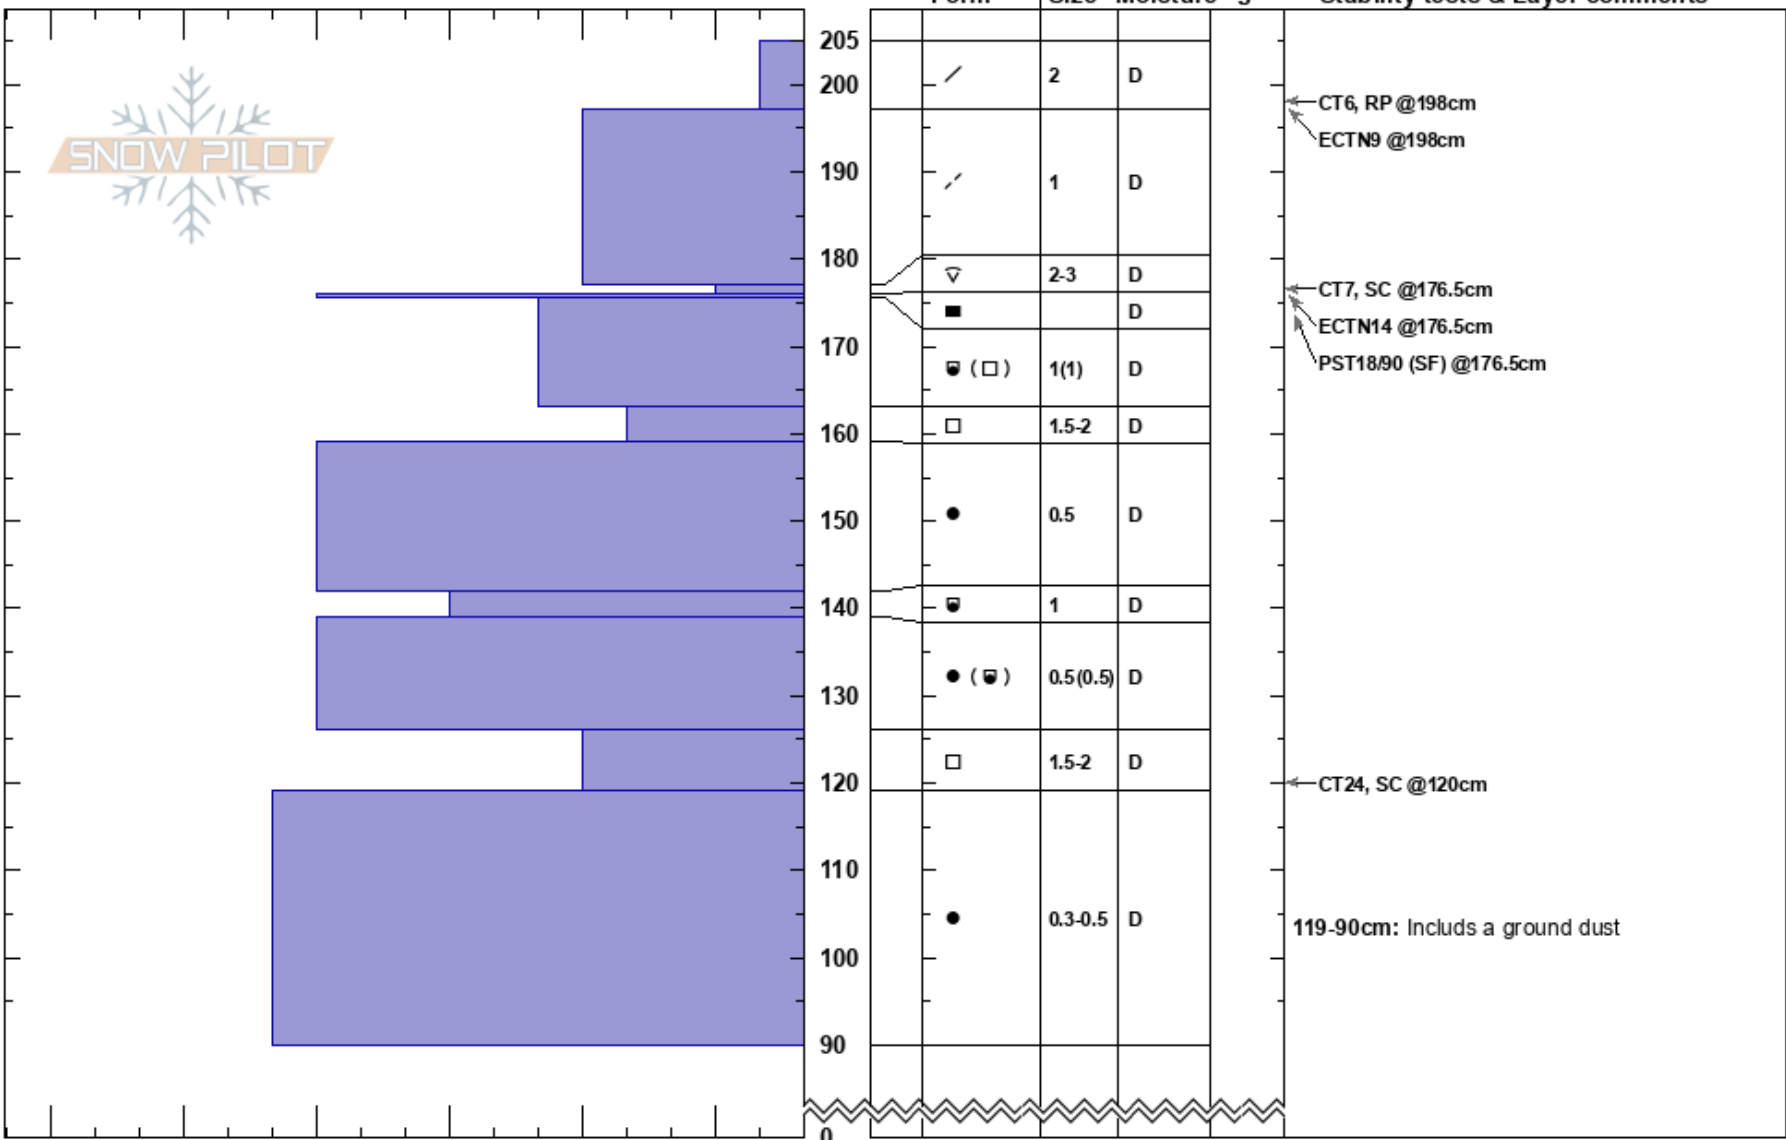

Kumroch_AvPath10D
 Kamchatka
 Russia
Elevation: 840 m
Aspect: SE
Specifics:

Aleksey Kvasnikov
 09/02/2024 - 11:40
Co-ord: 55.71518N, 161.27542E
Slope Angle: 34°
Wind Loading:

Stability:
Air Temperature:
Sky Cover: FEW
Precipitation: NO
Wind: Calm

HS:205
PF:40
 119-90cm: Includes a ground dust

Layer Notes:

Notes: