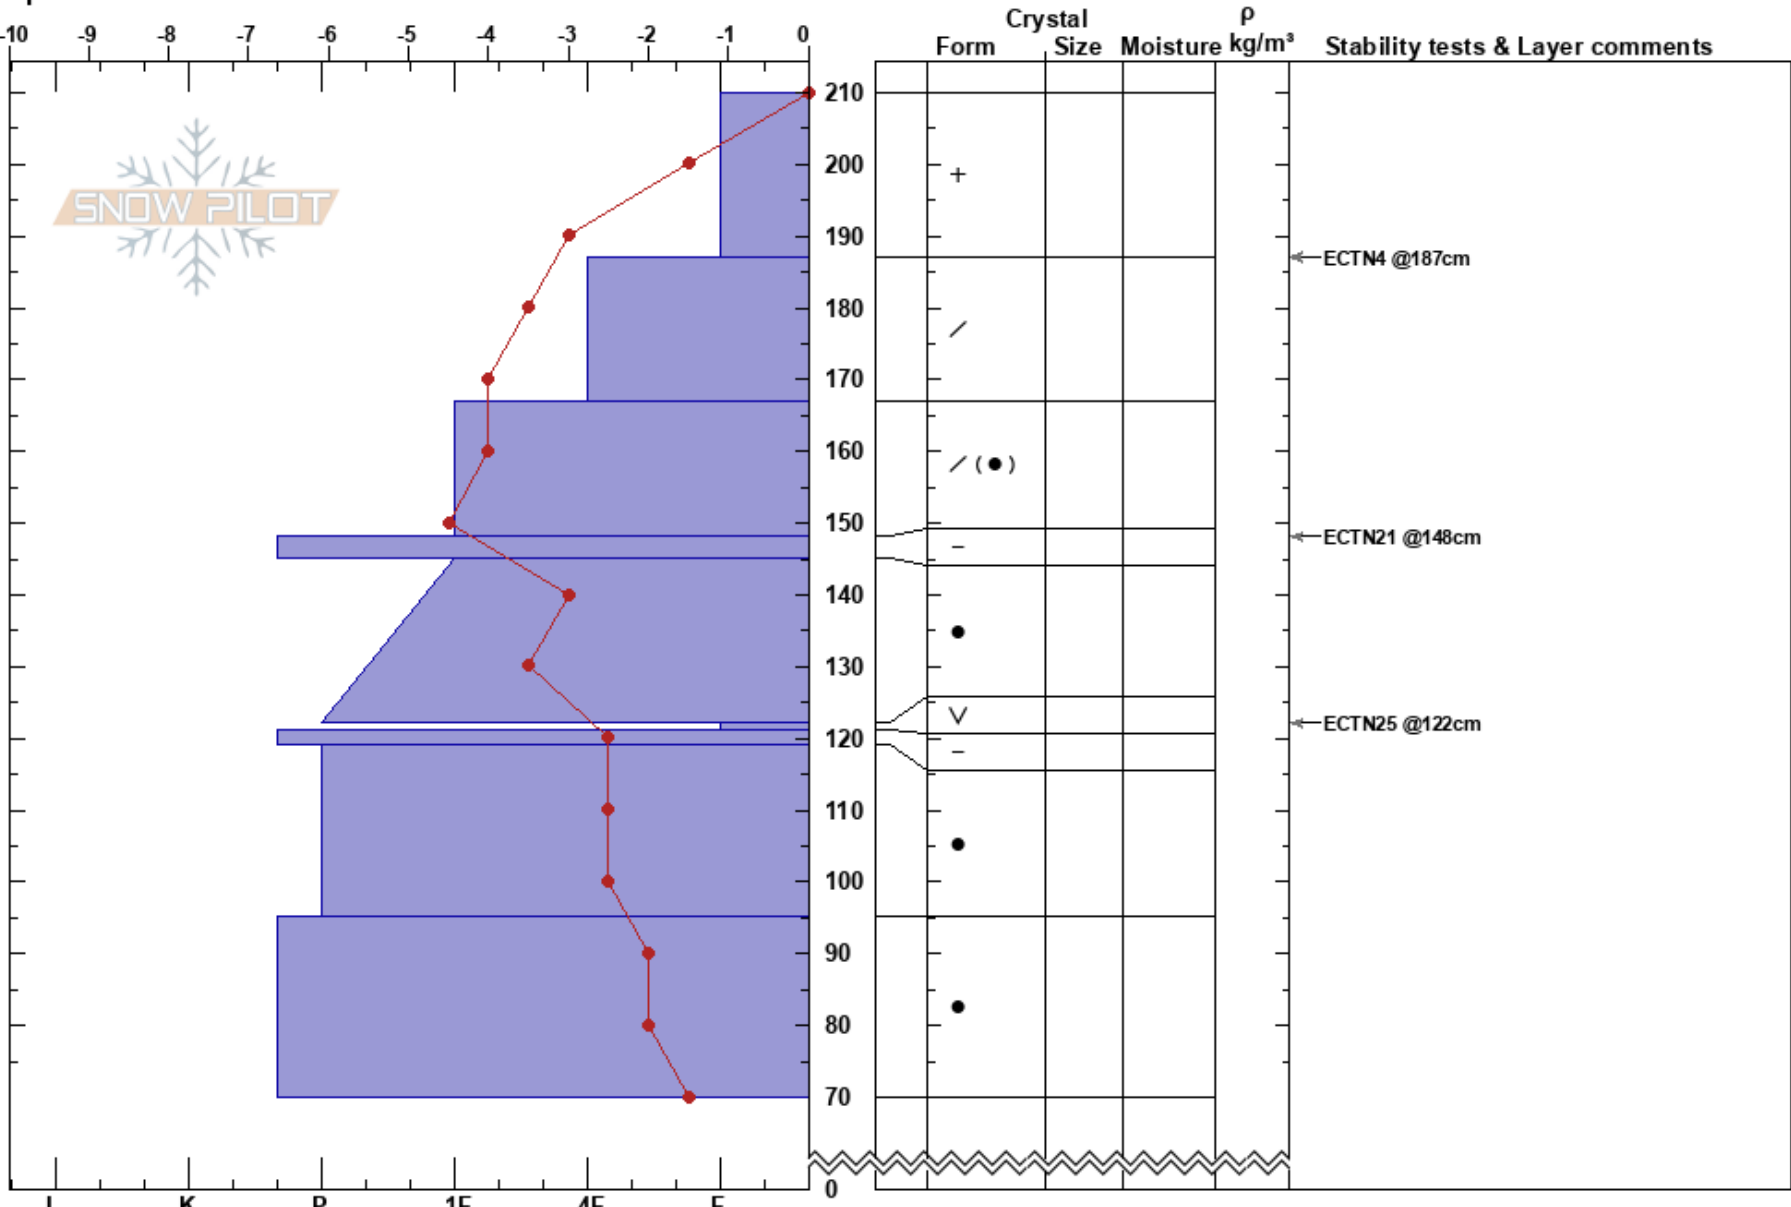

Rattlesnake 1/29  
 Rattlesnake Mtns  
 MT  
 Elevation: 7400 ft  
 Aspect: 90°  
 Specifics:

Evan Ruddell  
 01/29/2018 - 1:20pm  
 Co-ord: 47.03450N, -113.98878W  
 Slope Angle: 42°  
 Wind Loading: previous

Stability: HS:210  
 Air Temperature: 2.8°C PF:45 122-121cm:Problematic layer  
 Sky Cover: SCT  
 Precipitation: NO  
 Wind: W Light Breeze

**Notes:** Lots of roller balls and loose wet sluff on all aspects due to the warm temps. Buried surface hoar layer at 120cm still has cause for concern. Grains seemed to be starting to heal, but still a little reactive in tests. Did not propagate more than a few CM's on ECTN25, but propagated the rest of the way across and came out high energy with some hits on the other side of the column after test completion.