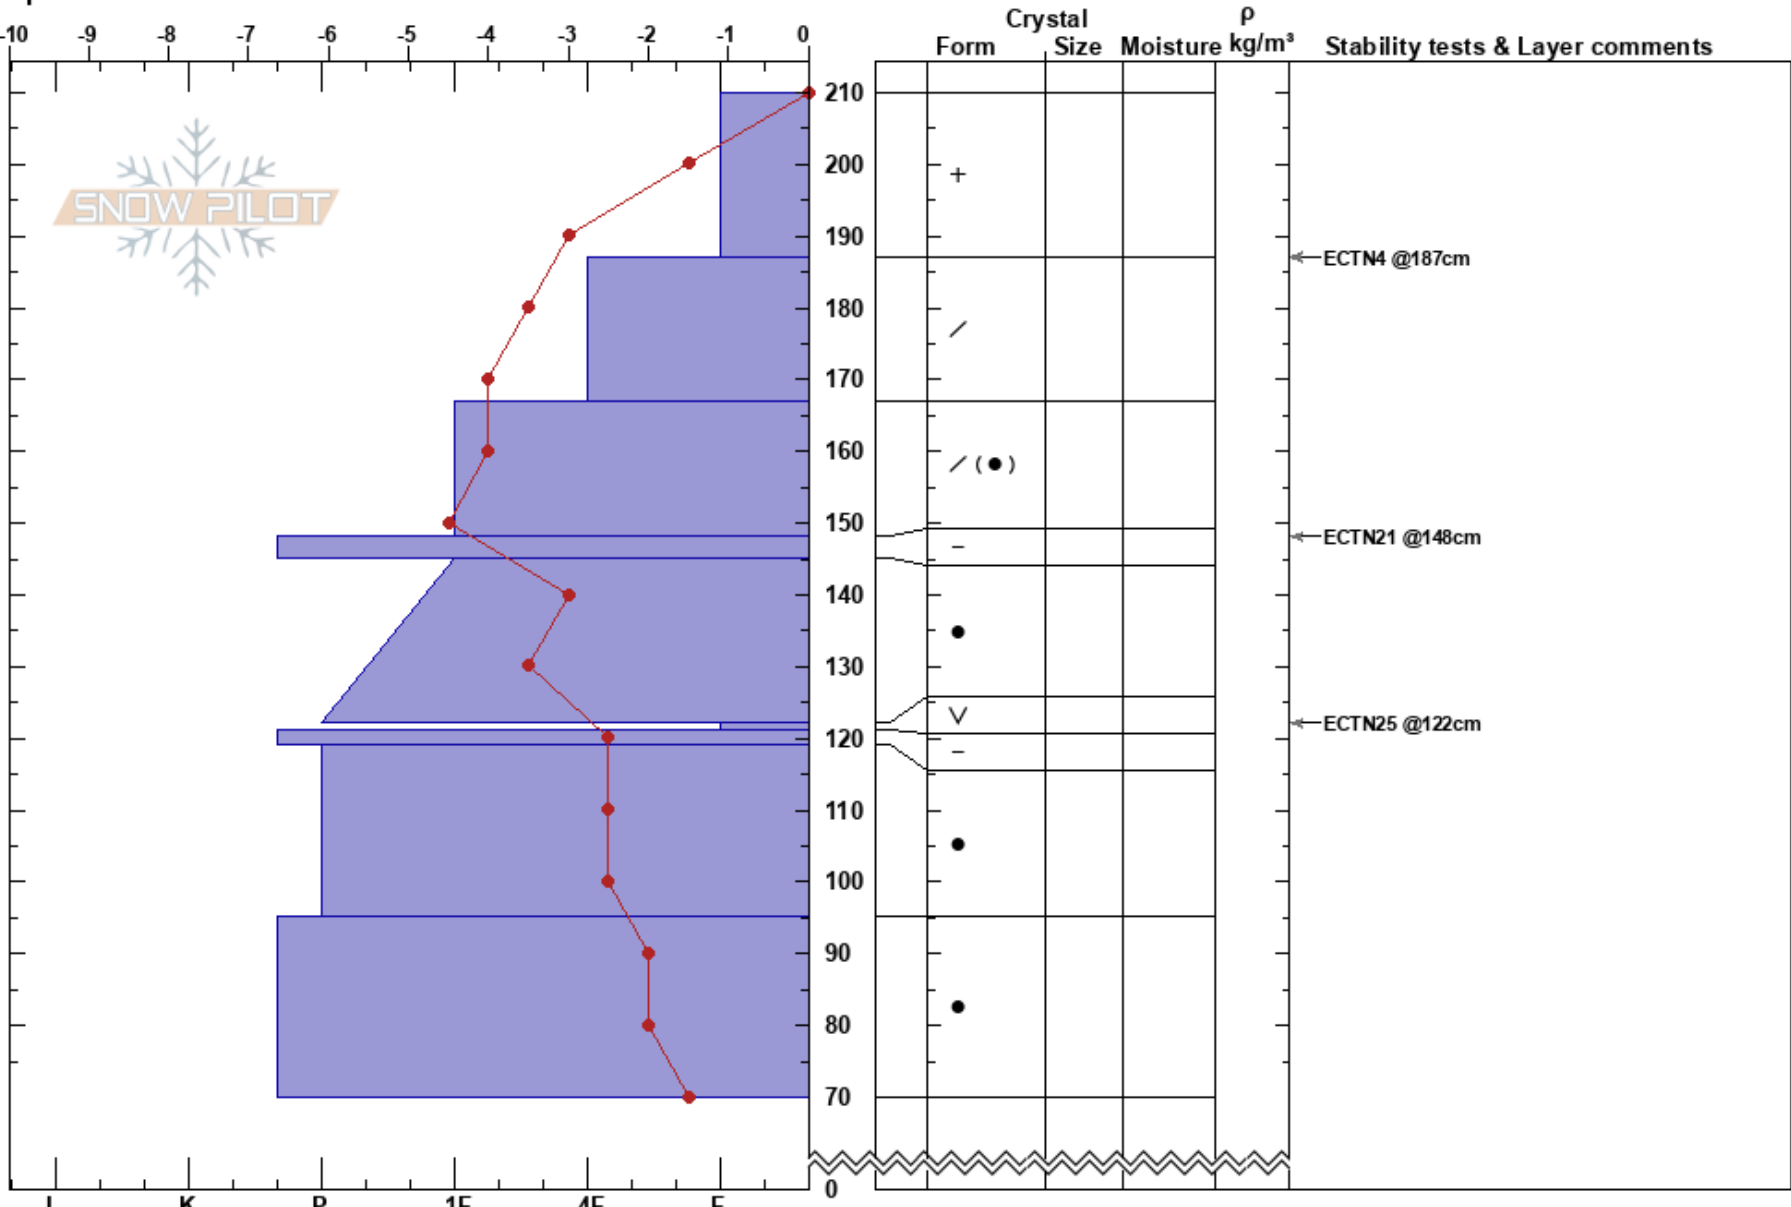

Rattlesnake 1/29
 Rattlesnake Mtns
 MT
 Elevation: 7400 ft
 Aspect: 90°
 Specifics:

Evan Ruddell
 01/29/2018 - 1:20pm
 Co-ord: 47.03450N, -113.98878W
 Slope Angle: 42°
 Wind Loading: previous

Stability:
 Air Temperature: 2.8°C
 Sky Cover: SCT
 Precipitation: NO
 Wind: W Light Breeze

HS:210
 PF:45
 122-121cm:Problematic layer

Notes: Lots of roller balls and loose wet sluff on all aspects due to the warm temps. Buried surface hoar layer at 120cm still has cause for concern. Grains seemed to be starting to heal, but still a little reactive in tests. Did not propagate more than a few CM's on ECTN25, but propagated the rest of the way across and came out high energy with some hits on the other side of the column after test completion.