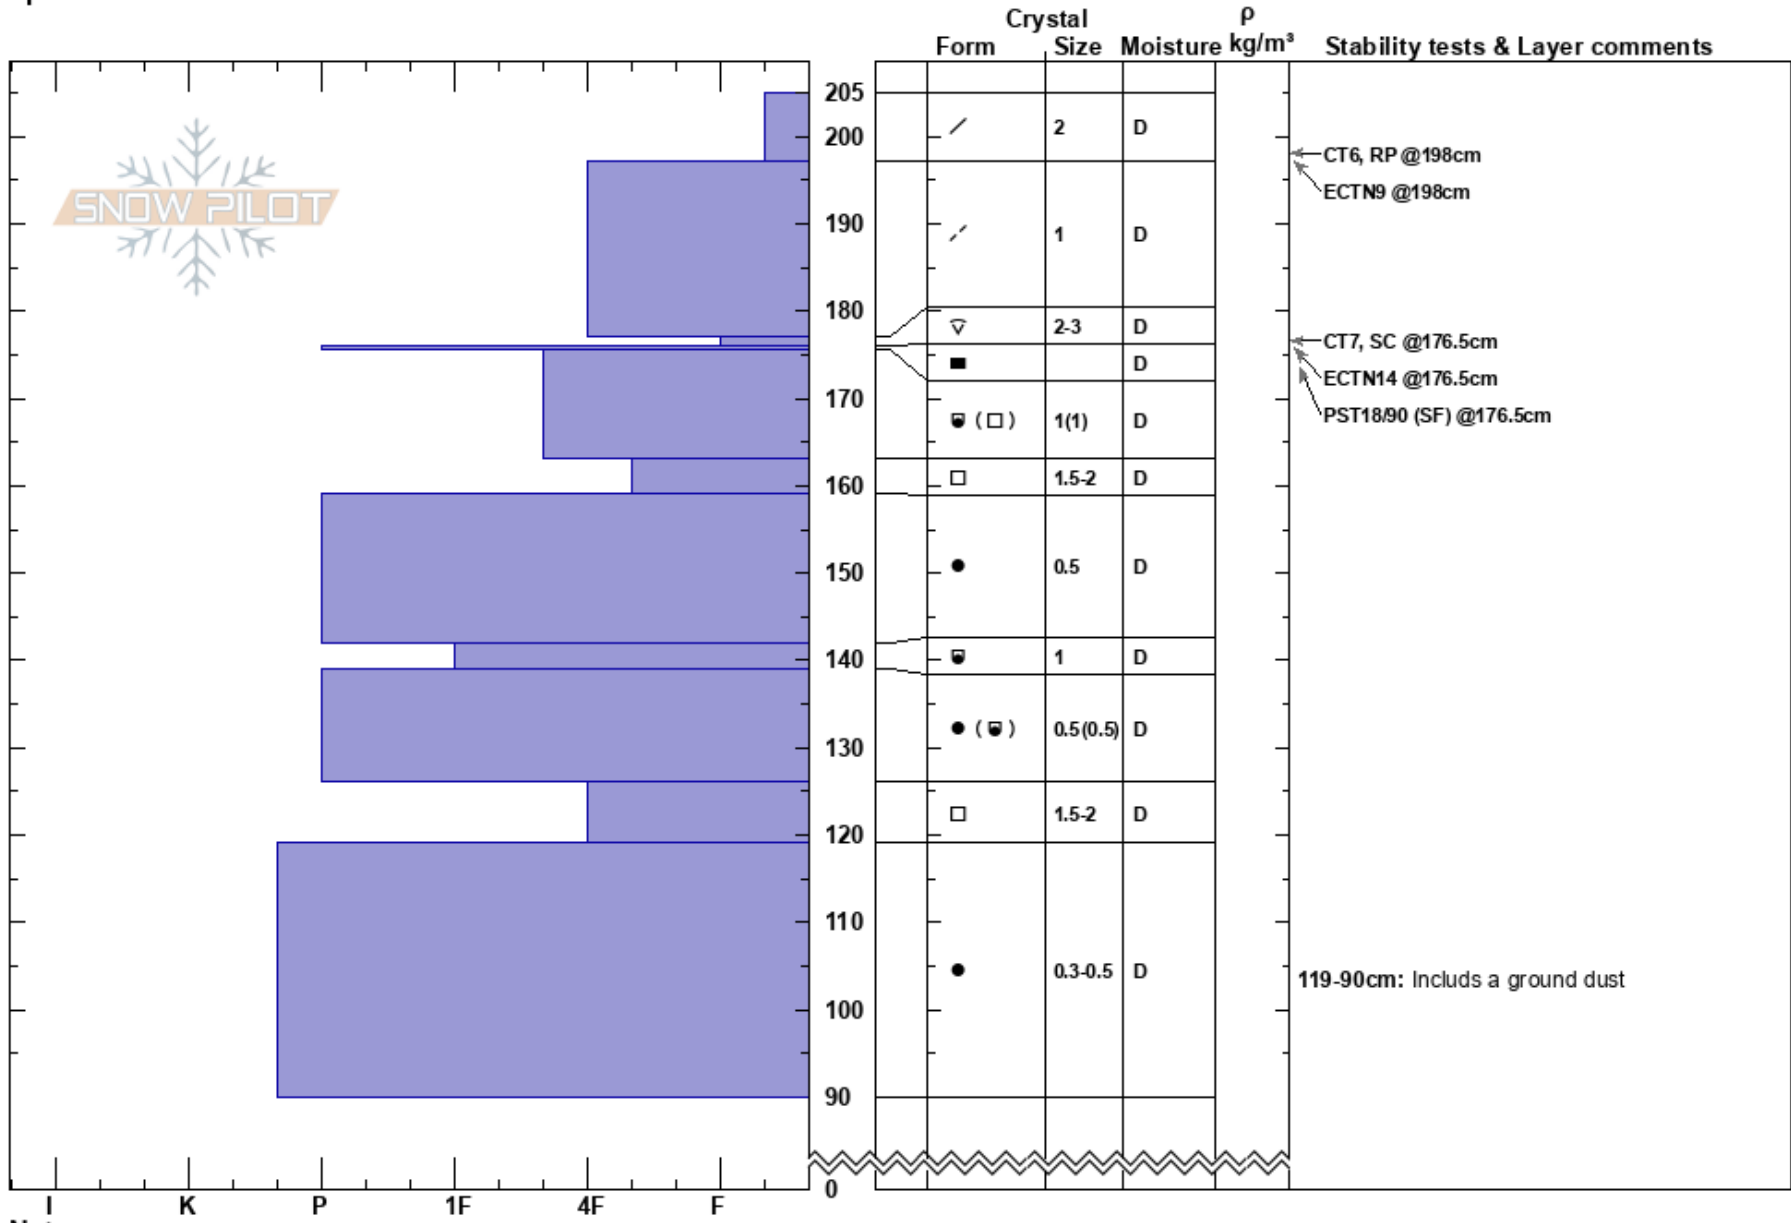

Kumroch_AvPath10D
 Kamchatka
 Russia
Elevation: 840 m
Aspect: SE
Specifics:

Aleksey Kvasnikov
 09/02/2024 - 11:40
Co-ord: 55.71522N, 161.27550E
Slope Angle: 34°
Wind Loading:

Stability:
Air Temperature:
Precipitation: NO
Wind: Calm
HS:205
PF:40
Layer Notes: 119-90cm: Includes a ground dust