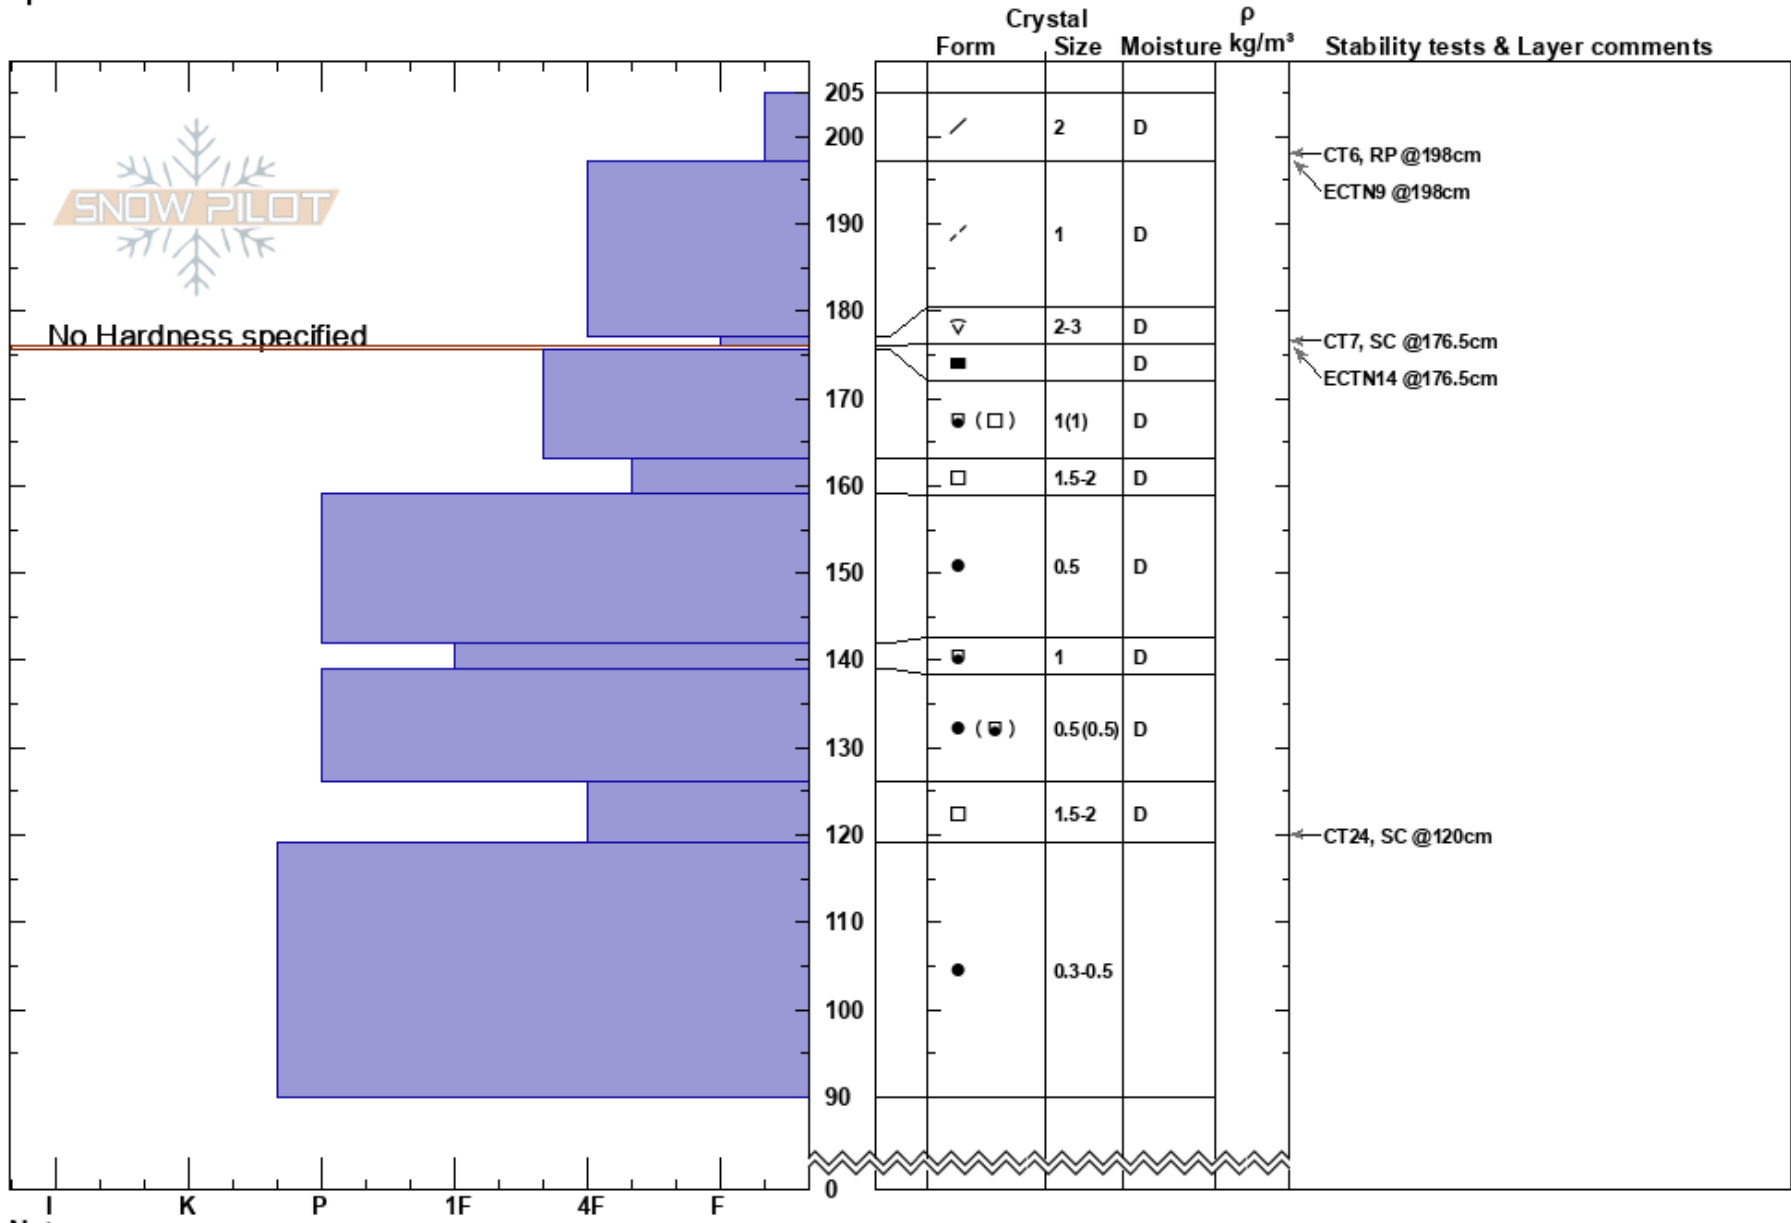

Kumroch_AvPath10D
 Kamchatka
 Russia
Elevation: 840 m
Aspect: SE
Specifics:

Aleksey Kvasnikov
 09/02/2024 - 11:40
Co-ord: 55.71526N, 161.27530E
Slope Angle: 34°
Wind Loading:

Stability:
Air Temperature:
Sky Cover: FEW
Precipitation: NO
Wind: Calm

HS:205
PF:40
Layer Notes:

Notes: