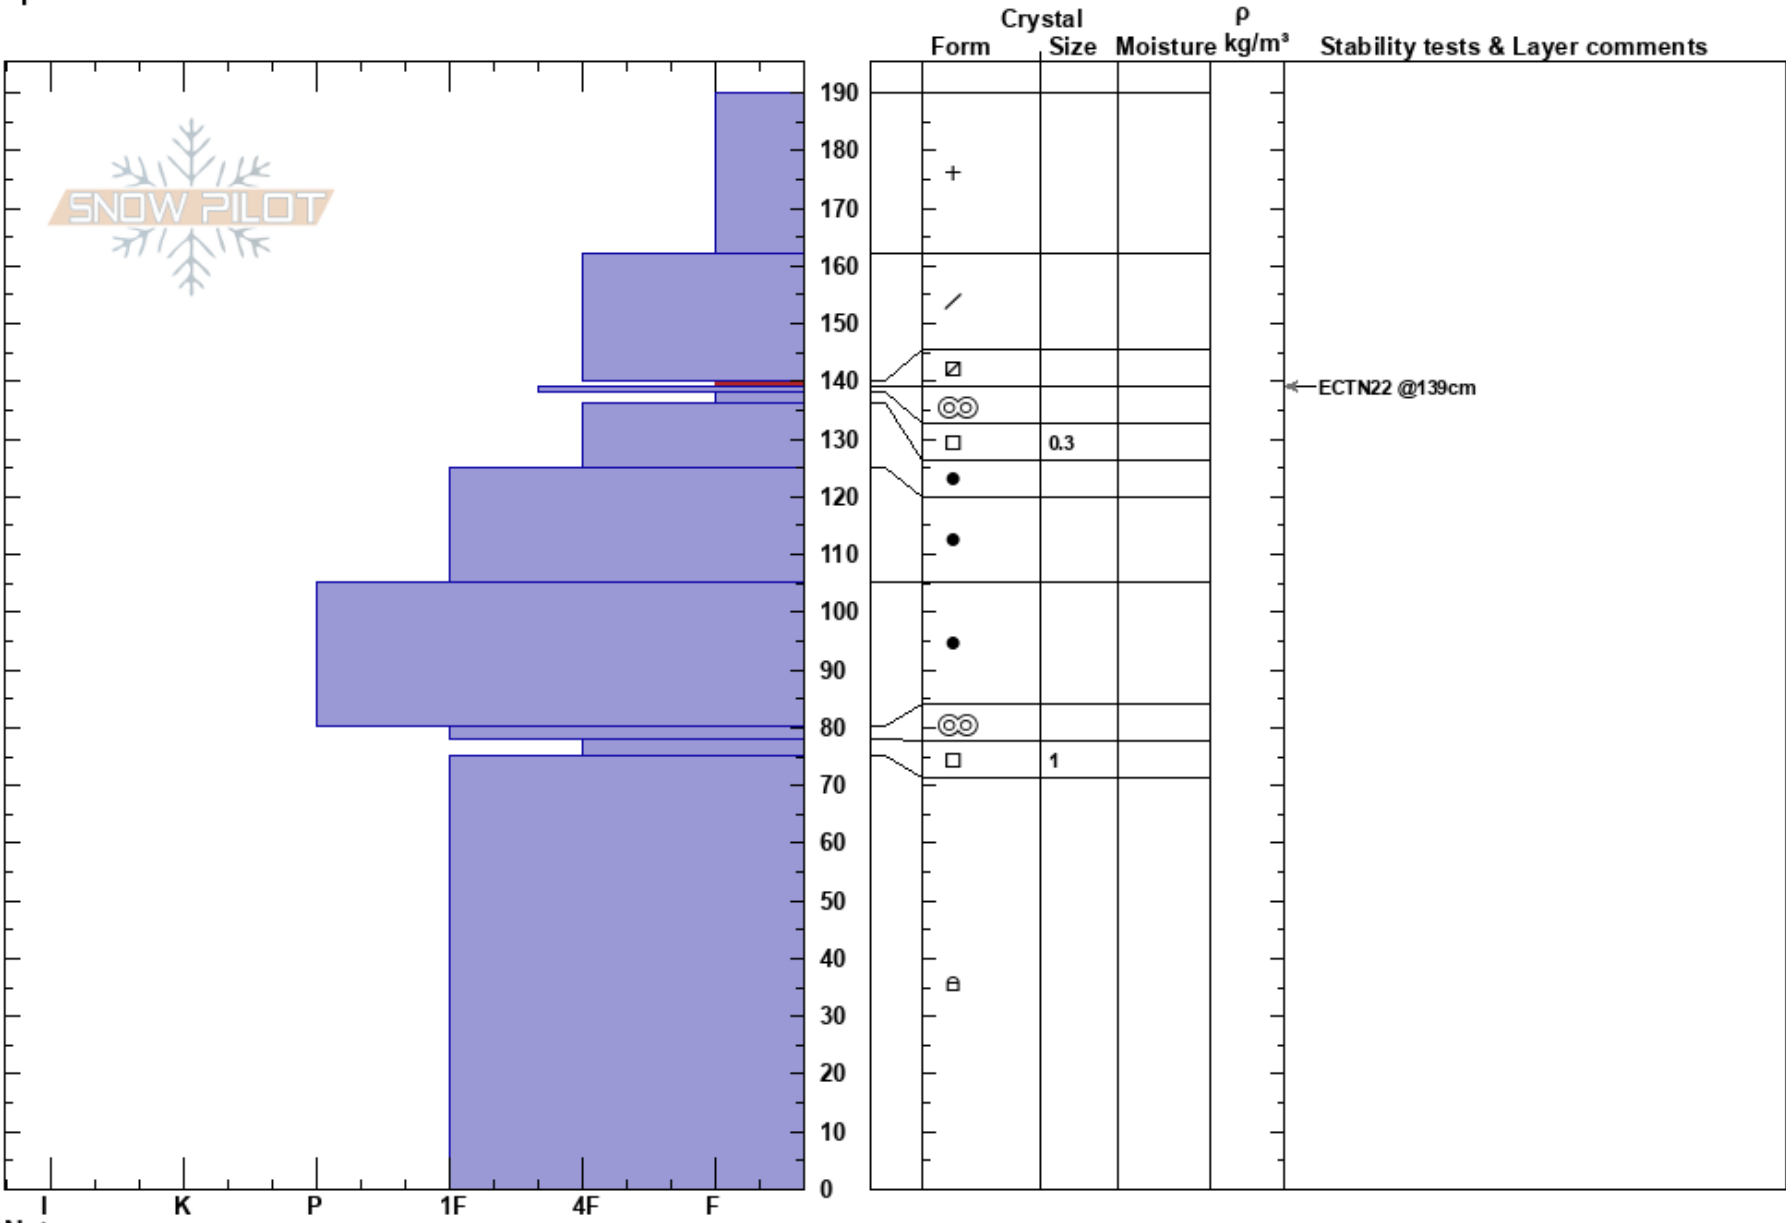

Willow Creek North
 Salt River Range
 WY
 Elevation: 9000 ft
 Aspect: N
 Specifics:

Alex Drinkard
 02/08/2024 - 11:00am
 Co-ord: 42.78178N, -110.81849W
 Slope Angle: 30°
 Wind Loading: previous

Stability:
 Air Temperature:
 Sky Cover: BKN
 Precipitation: NO
 Wind: W Light Breeze

HS:190
 Layer Notes:
 140-139cm:Problematic layer

Notes: