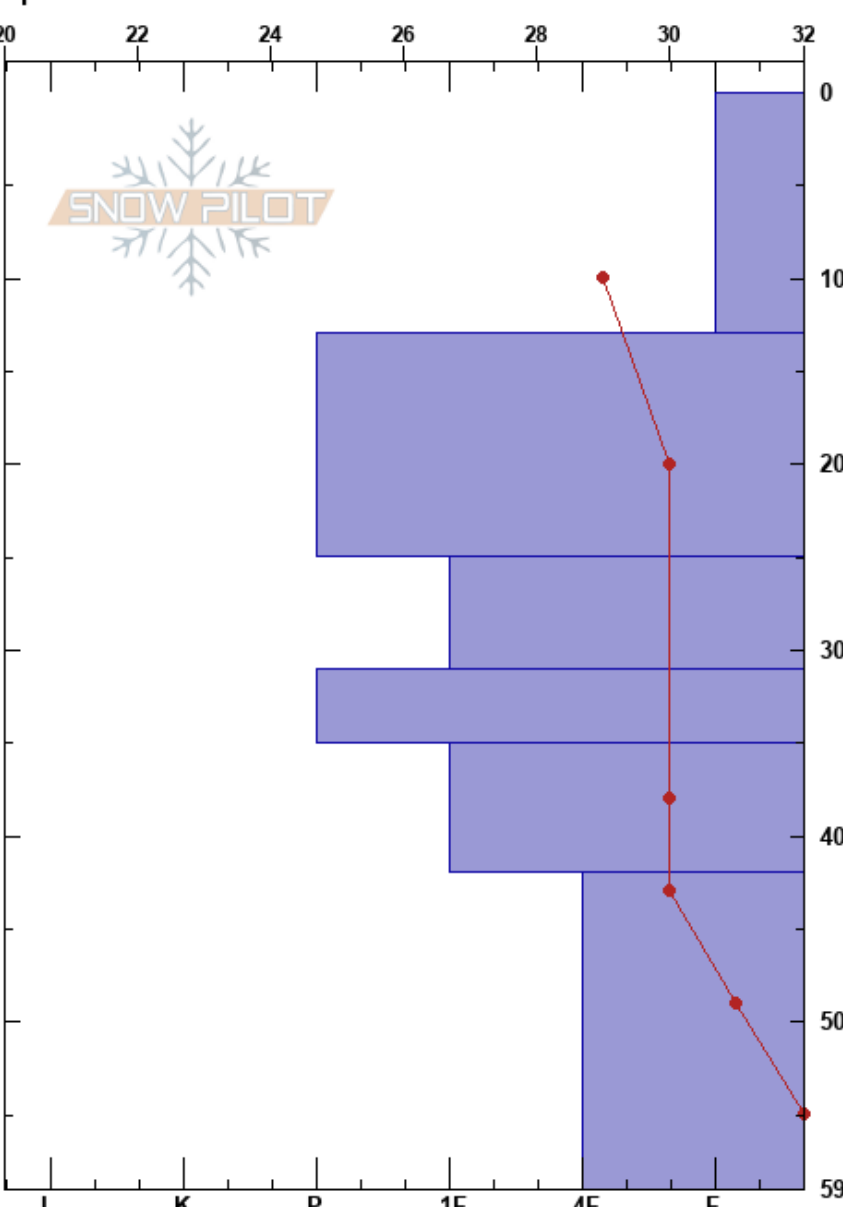

Lookout Pass FEB 8 '24
 Silver Valley Area
 ID
 Elevation: 4760 ft
 Aspect: SE
 Specifics:

Seth Oliver
 02/08/2024 - 11:00am
 Co-ord: 47.45040N, -115.69764W
 Slope Angle: 25°
 Wind Loading:

Stability:
 Air Temperature: 30°F
 Sky Cover: OVC
 Precipitation: S-1
 Wind: Light Breeze

HS:59
 Layer Notes:
 42-59cm: Problematic layer

Form	Crystal		Moisture	ρ kg/m ³	Stability tests & Layer comments
	Size				
				400	
				550	
				450	
				600	
				530	
				450	
					CTN 2 tests b2b

Notes: