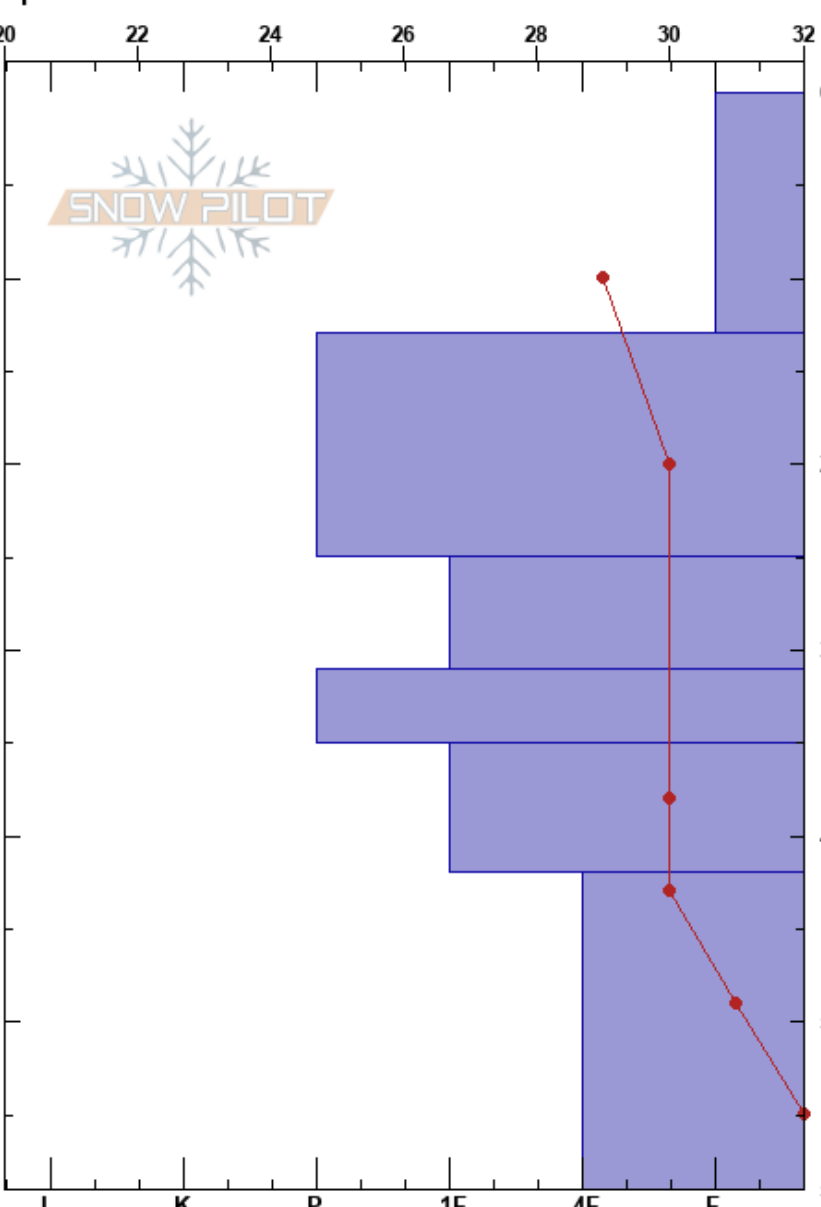

Lookout Pass FEB 8 '24
 Silver Valley Area
 ID
 Elevation: 4760 ft
 Aspect: SE
 Specifics:

Seth Oliver
 02/08/2024 - 11:00am
 Co-ord: 47.45040N, -115.69764W
 Slope Angle: 25°
 Wind Loading:

Stability:
 Air Temperature: 30°F
 Sky Cover: OVC
 Precipitation: S-1
 Wind: Light Breeze

HS:59
 Layer Notes:
 42-59cm: Problematic layer

Form	Crystal		Moisture	ρ kg/m³	Stability tests & Layer comments
	Size				
				400	
				550	
				450	
				600	
				530	
				450	

Notes: I K P 1F 4F F 59

CTN 2 tests b2b