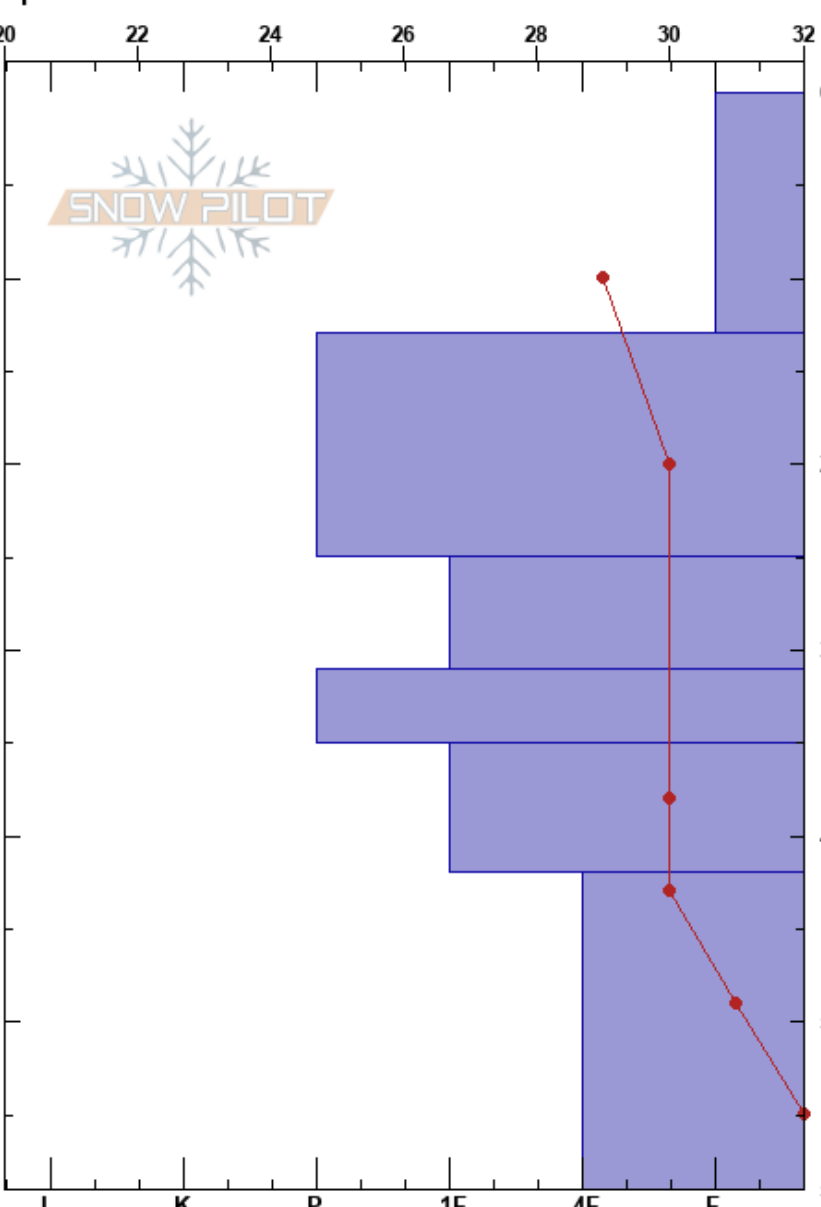

Lookout Pass FEB 8 '24  
 Silver Valley Area  
 ID  
 Elevation: 4760 ft  
 Aspect: SE  
 Specifics:

Seth Oliver  
 02/08/2024 - 11:00am  
 Co-ord: 47.45040N, -115.69764W  
 Slope Angle: 25°  
 Wind Loading:

Stability:  
 Air Temperature: 30°F  
 Sky Cover: OVC  
 Precipitation: S-1  
 Wind: Light Breeze

HS:59  
 Layer Notes:  
 42-59cm: Problematic layer

Form	Crystal		Moisture	$\rho$ kg/m <sup>3</sup>	Stability tests & Layer comments
	Size				
				400	
				550	
				450	
				600	
				530	
				450	
				450	