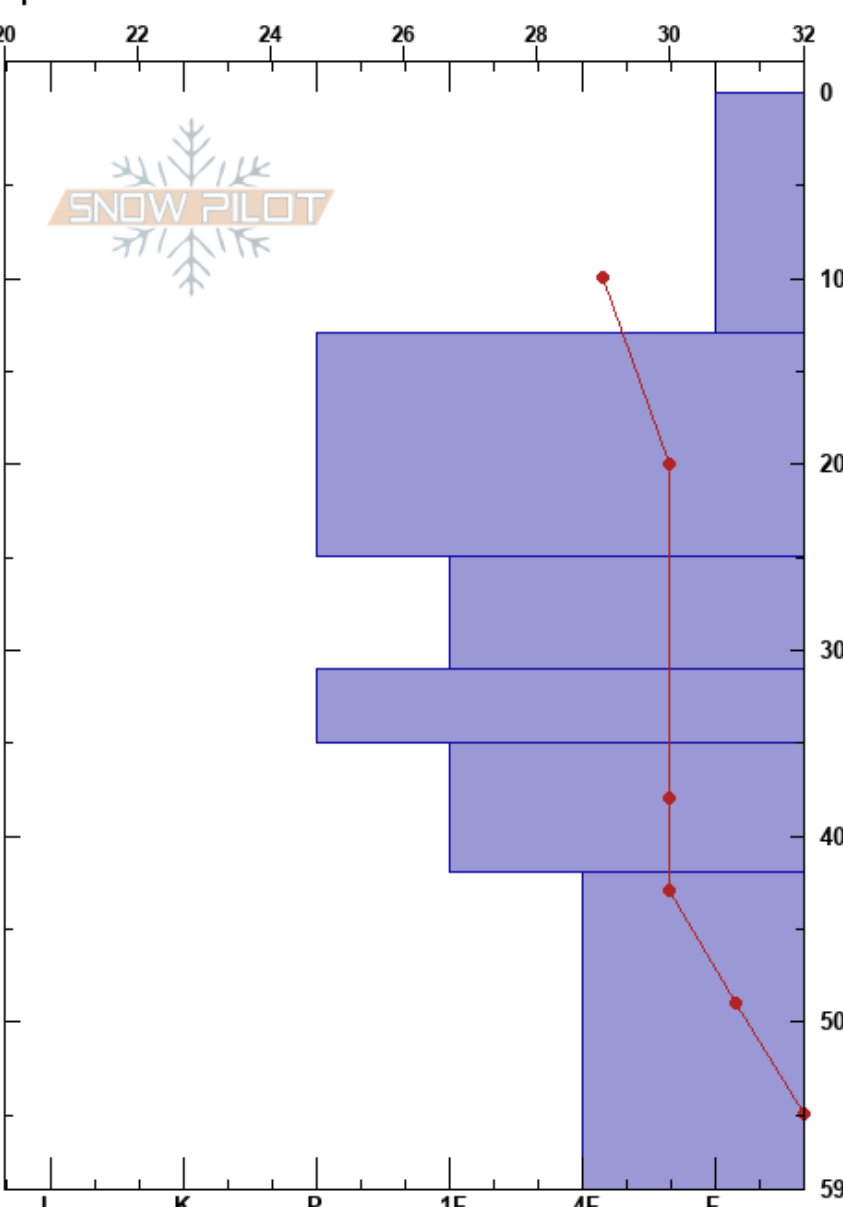

Lookout Pass FEB 8 '24  
 Silver Valley Area  
 ID  
 Elevation: 4760 ft  
 Aspect: SE  
 Specifics:

Seth Oliver  
 02/08/2024 - 11:00am  
 Co-ord: 47.45040N, -115.69764W  
 Slope Angle: 25°  
 Wind Loading:

Stability:  
 Air Temperature: 30°F  
 Sky Cover: OVC  
 Precipitation: S-1  
 Wind: Light Breeze

HS:59  
 Layer Notes:  
 42-59cm: Problematic layer

Form	Crystal		Moisture	$\rho$ kg/m <sup>3</sup>	Stability tests & Layer comments
	Size				
				400	
				550	
				450	
				600	
				530	
				450	
					CTN 2 tests b2b