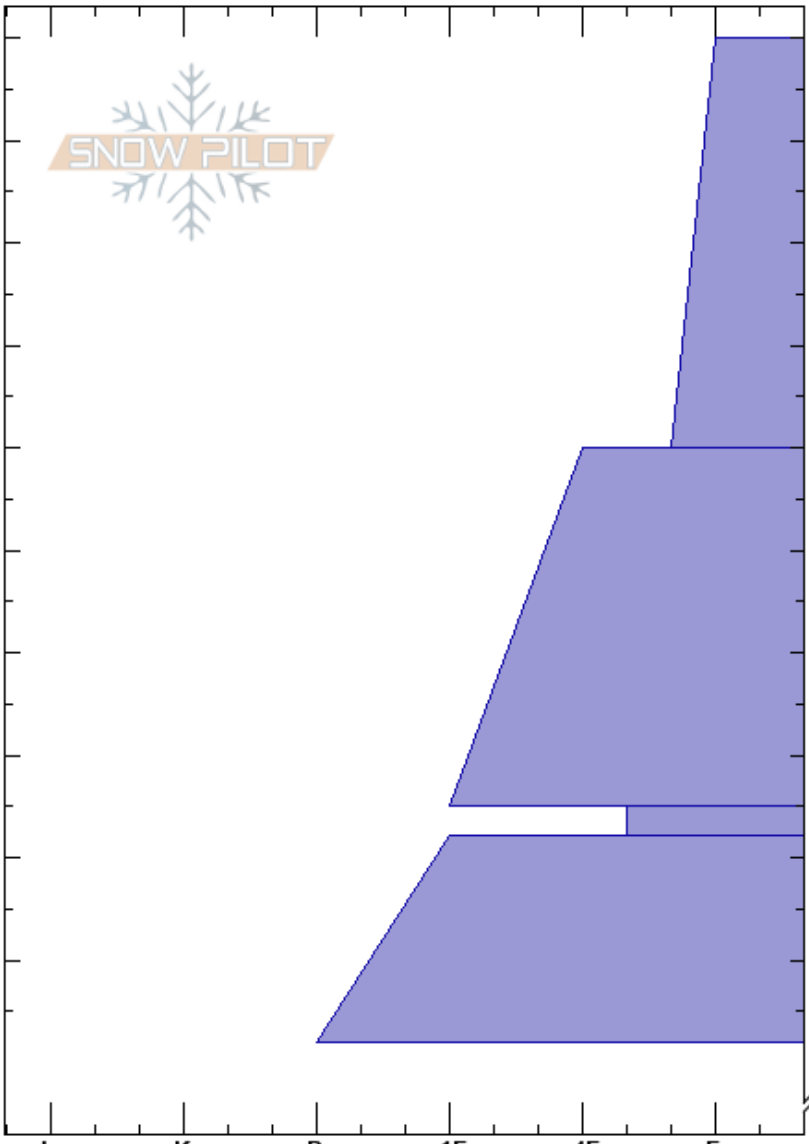

Drew's Slide Profile  
 Teton Range  
 WY  
 Elevation: 9720 ft  
 Aspect: 60°  
 Specifics: Recent avalanche activity on different slopes

Gabrielle Antonioli  
 02/08/2024 - 1:00pm  
 Co-ord: 43.58147N, -110.87939W  
 Slope Angle: 35°  
 Wind Loading: yes

Stability:  
 Air Temperature:  
 Sky Cover:  
 Precipitation: S-1  
 Wind:

HS:220

Layer Notes:

Elevation (ft)	Crystal		Moisture	$\rho$ kg/m <sup>3</sup>	Stability tests & Layer comments
	Form	Size			
220					
210					
200	+ ( / )				
190					
180					
170					
160	•				
150					
145	∅ ( V )				← PST15/100 (End) @143cm
140					
130	•				
122					
0					