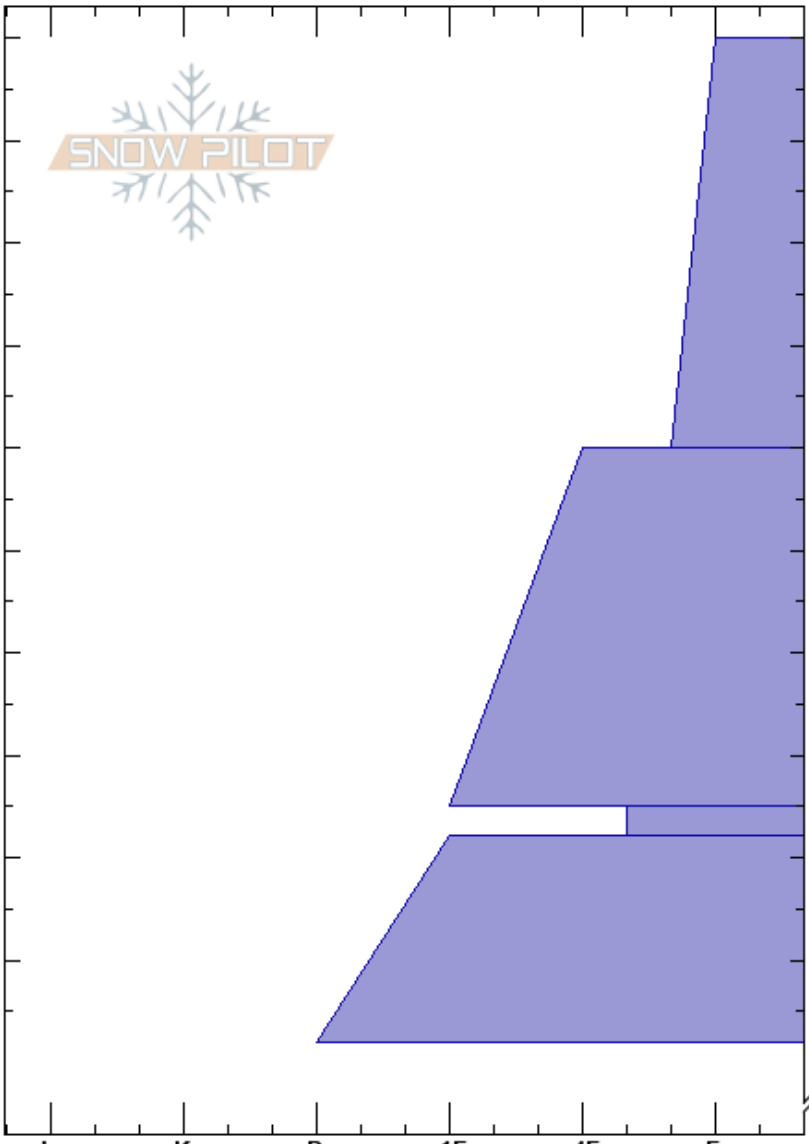

Drew's Slide Profile
 Teton Range
 WY
 Elevation: 9720 ft
 Aspect: 60°
 Specifics: Recent avalanche activity on different slopes

Gabrielle Antonioli
 02/08/2024 - 1:00pm
 Co-ord: 43.58147N, -110.87939W
 Slope Angle: 35°
 Wind Loading: yes

Stability:
 Air Temperature:
 Sky Cover:
 Precipitation: S-1
 Wind:

HS:220

Layer Notes:

Elevation (ft)	Crystal		Moisture	ρ kg/m ³	Stability tests & Layer comments
	Form	Size			
220					
210					
200					
190					
180					
170					
160					
150					
145					
143					←PST15/100 (End) @143cm
140					
130					
122					
0					