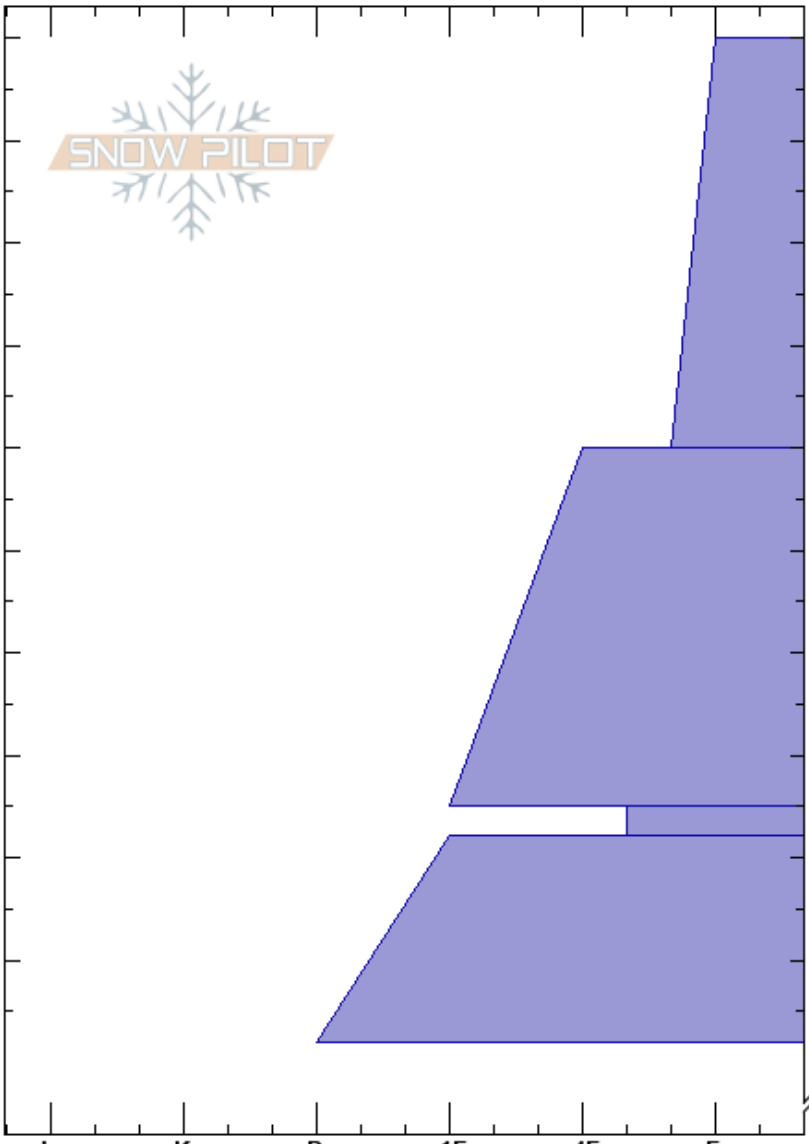

Drew's Slide Profile
 Teton Range
 WY
 Elevation: 9720 ft
 Aspect: 60°
 Specifics: Recent avalanche activity on different slopes

Gabrielle Antonioli
 02/08/2024 - 1:00pm
 Co-ord: 43.58147N, -110.87939W
 Slope Angle: 35°
 Wind Loading: yes

Stability:
 Air Temperature:
 Sky Cover:
 Precipitation: S-1
 Wind:

HS:220

Layer Notes:

Elevation (ft)	Crystal		Moisture	ρ kg/m ³	Stability tests & Layer comments
	Form	Size			
220					
210					
200	+ (/)				
190					
180					
170					
160	•				
150					
145	∅ (V)				← PST15/100 (End) @143cm
140					
130	•				
122					
0					