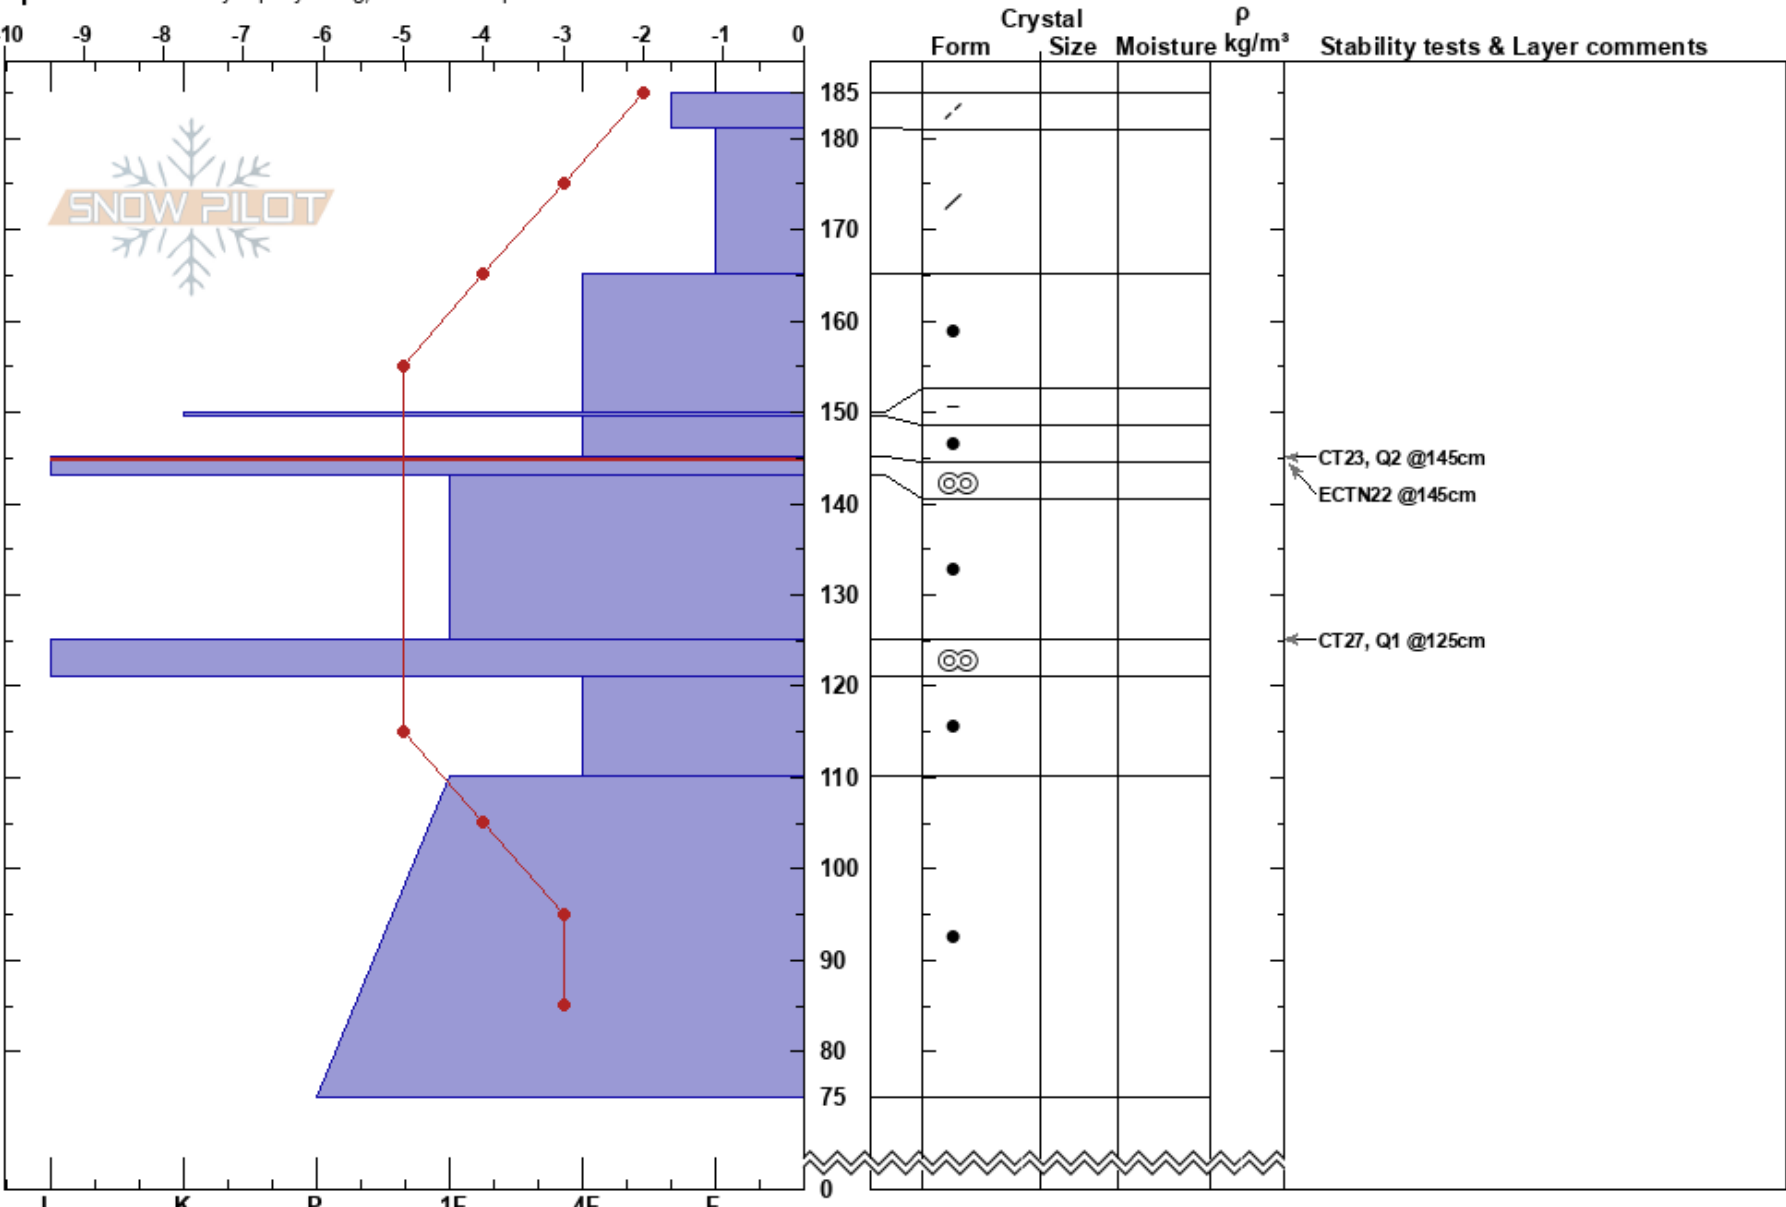

Jenny Bowl  
 Rattlesnake Mtns  
 MT  
 Elevation: 7800 ft  
 Aspect: 146°  
 Specifics: Instability rapidly rising; We skied slope

Logan King  
 01/29/2018 - 11:30am  
 Co-ord: 47.04051N, -113.98633W  
 Slope Angle: 34°  
 Wind Loading: previous

Stability: **HS:185**  
 Air Temperature: -1°C  
 Sky Cover: FEW  
 Precipitation: NO  
 Wind: S Moderate

Layer Notes:  
 PS: 30 145-143cm:Problematic layer

Notes: S and E aspects shed loose wet snow over 30 minutes while sun came out during pit.