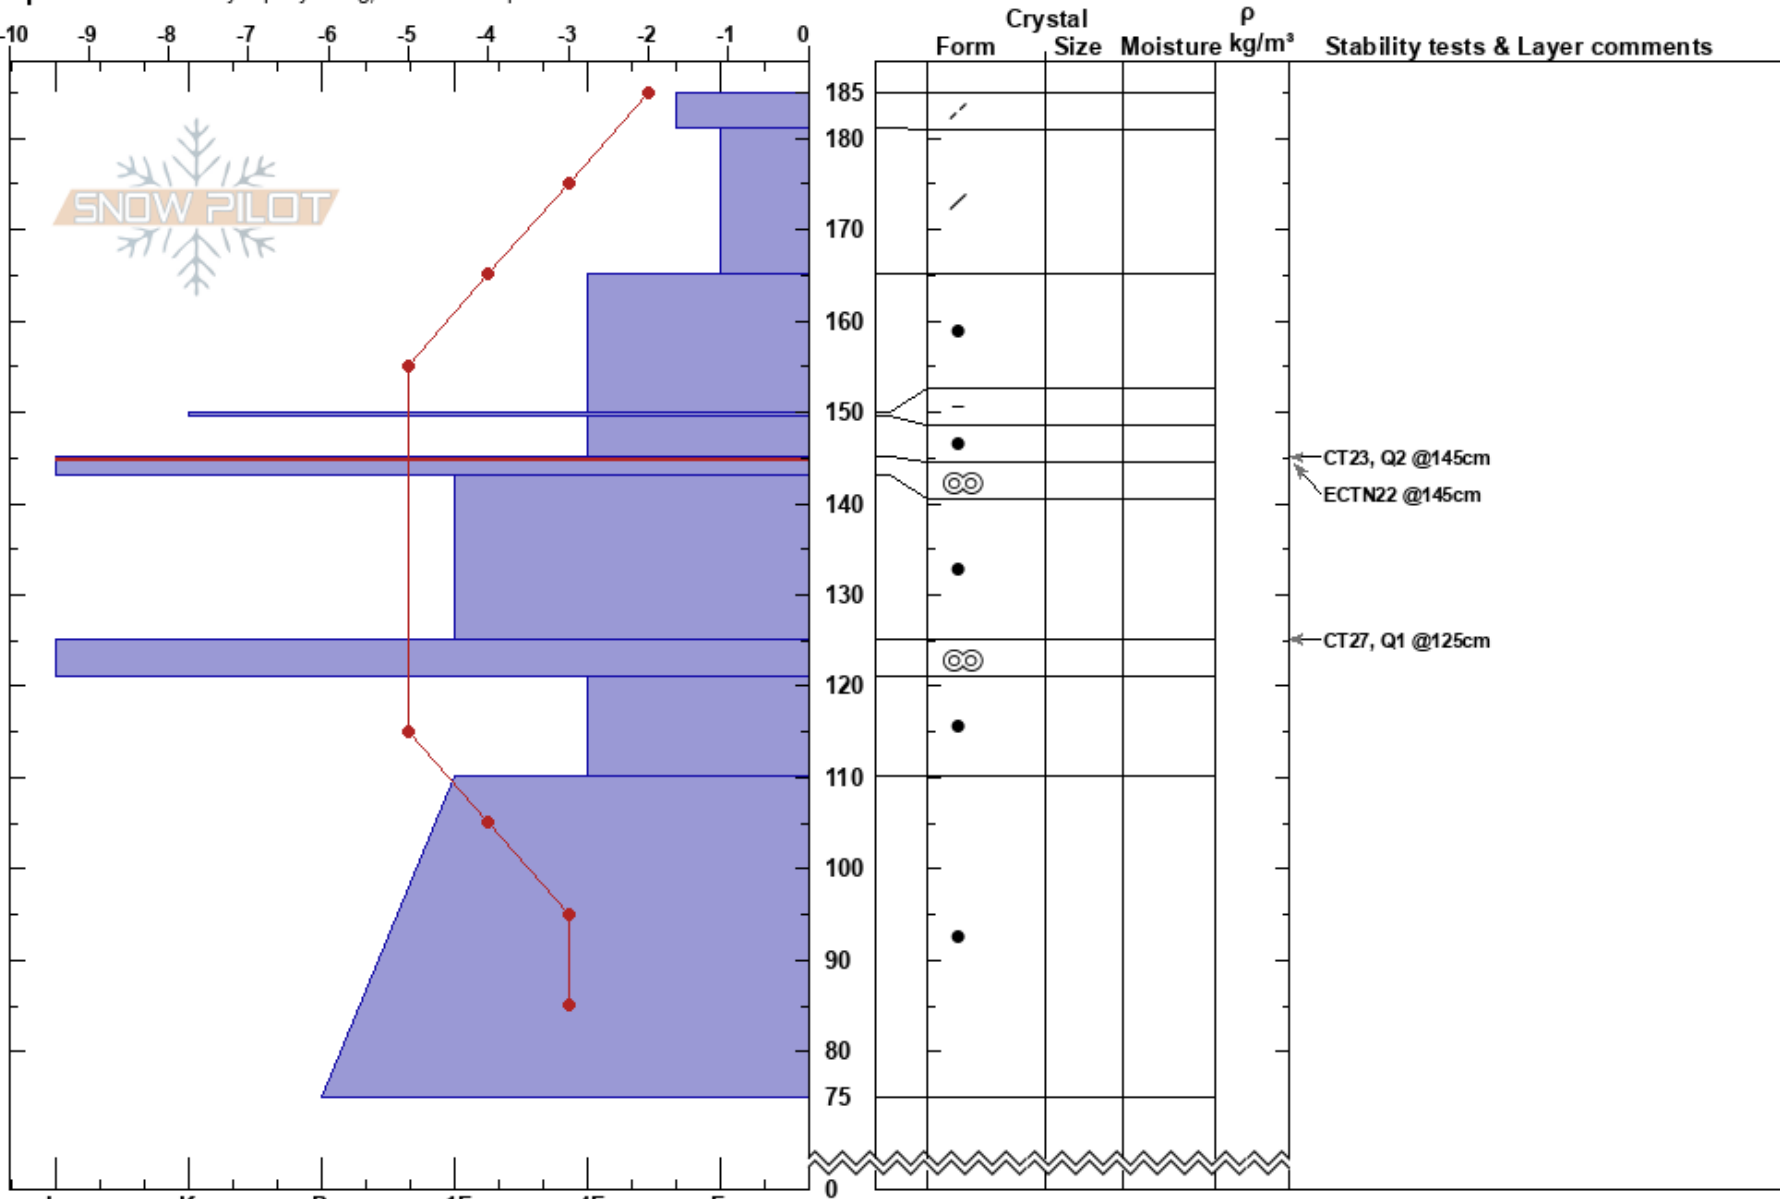

Jenny Bowl
 Rattlesnake Mtns
 MT
 Elevation: 7800 ft
 Aspect: 146°

Logan King
 01/29/2018 - 11:30am
 Co-ord: 47.04051N, -113.98633W
 Slope Angle: 34°
 Wind Loading: previous

Stability: **HS:185**
 Air Temperature: -1°C PS: 30 145-143cm:Problematic layer
 Sky Cover: FEW
 Precipitation: NO
 Wind: S Moderate

Specifics: Instability rapidly rising; We skied slope

Notes: S and E aspects shed loose wet snow over 30 minutes while sun came out during pit.