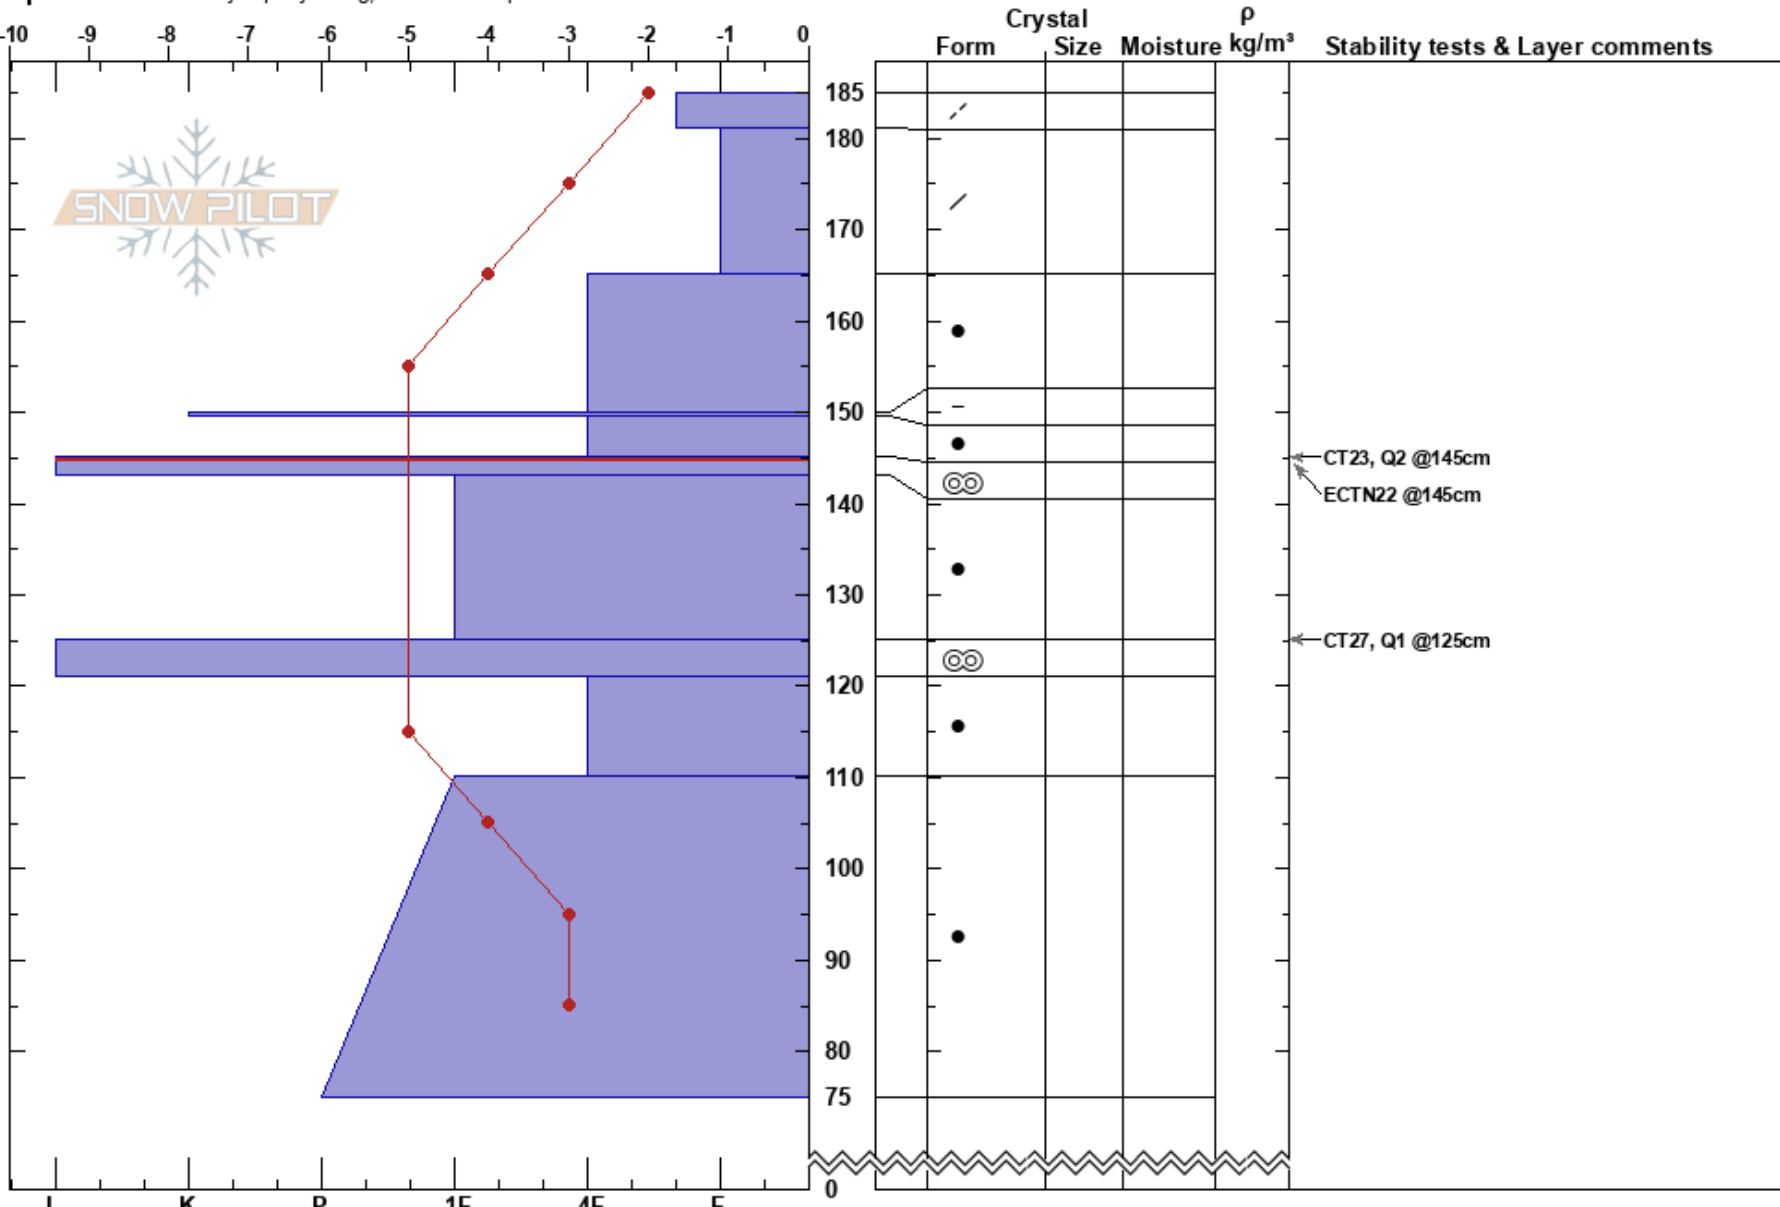

Jenny Bowl  
 Rattlesnake Mtns  
 MT  
 Elevation: 7800 ft  
 Aspect: 146°

Logan King  
 01/29/2018 - 11:30am  
 Co-ord: 47.04051N, -113.98633W  
 Slope Angle: 34°  
 Wind Loading: previous

Stability: **HS:185**  
 Air Temperature: -1°C PS: 30 145-143cm:Problematic layer  
 Sky Cover: FEW  
 Precipitation: NO  
 Wind: S Moderate

Specifics: Instability rapidly rising; We skied slope

Notes: S and E aspects shed loose wet snow over 30 minutes while sun came out during pit.