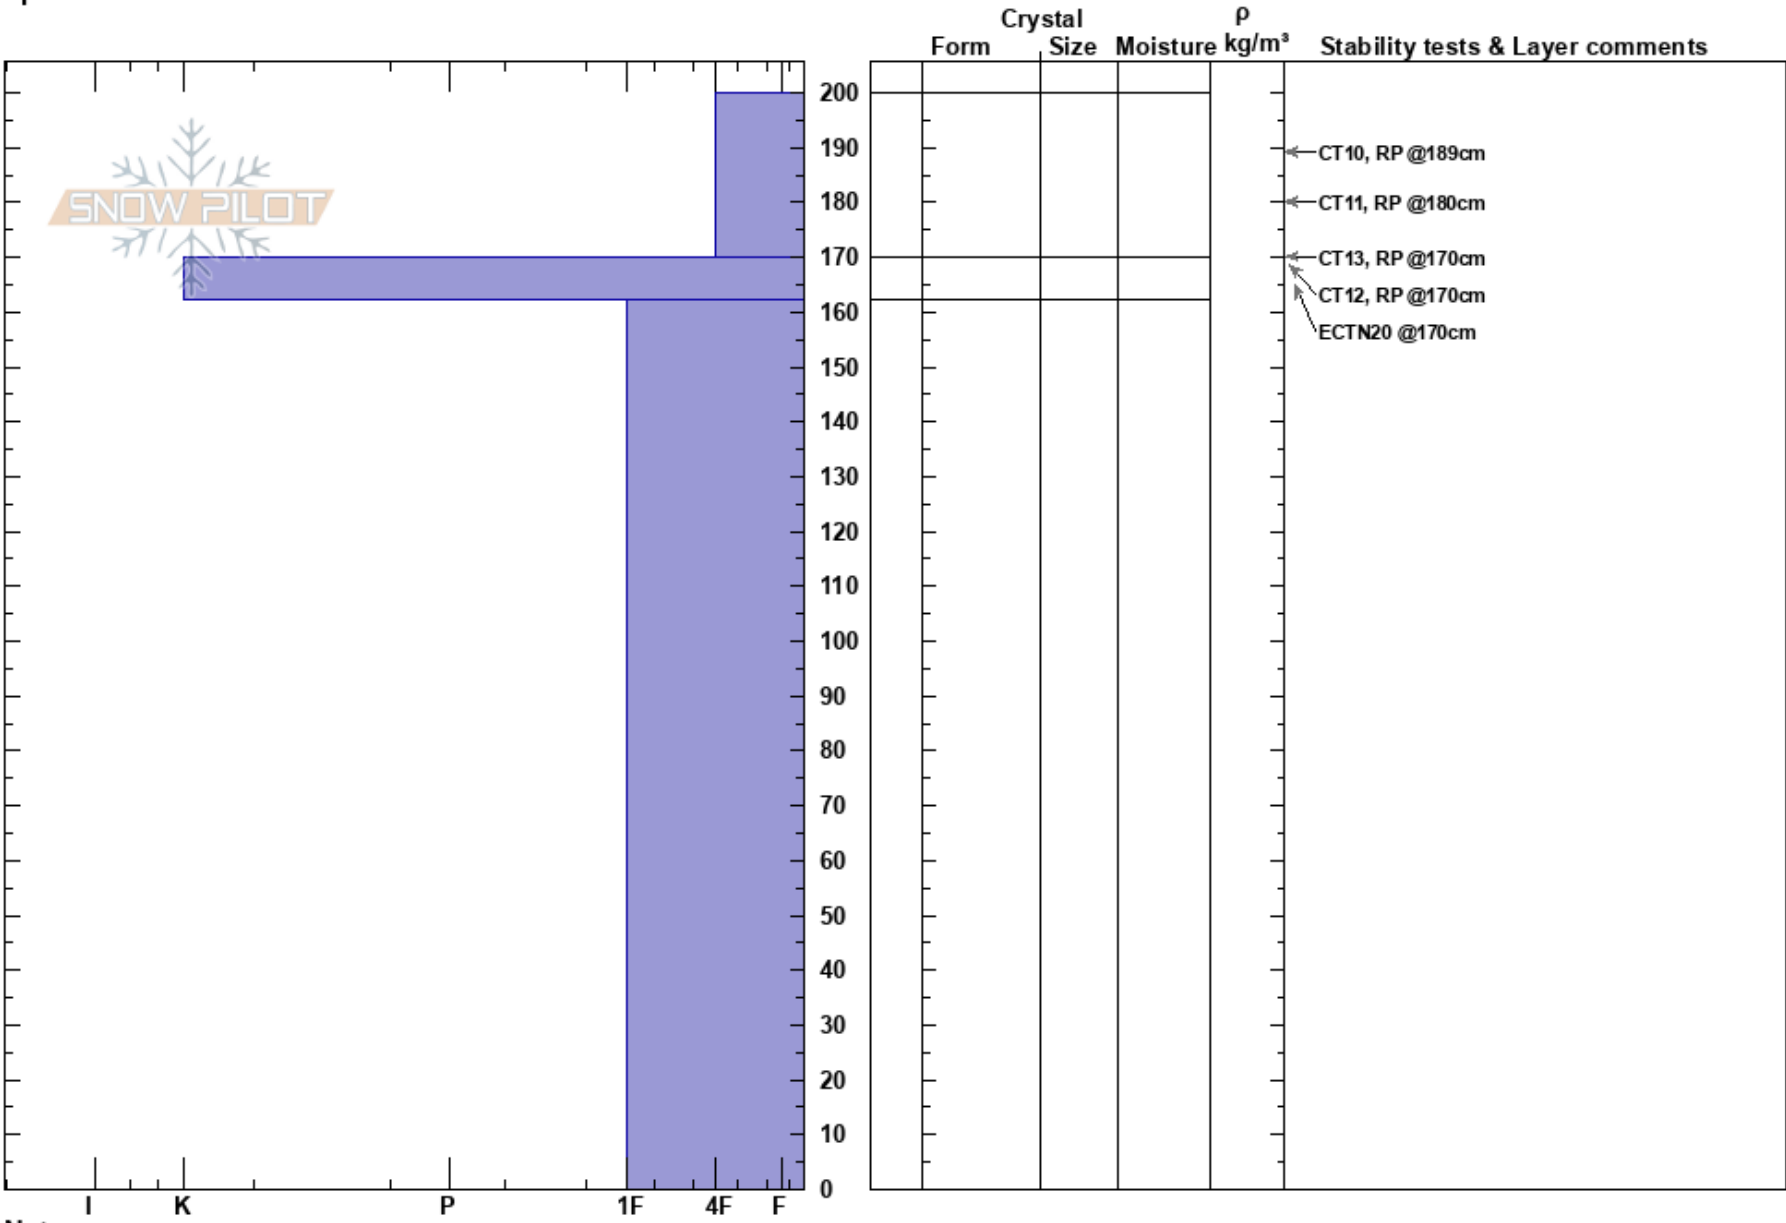

EP S Face - KN SS  
 Monashee  
 BC  
 Elevation: 2130 m  
 Aspect: 135°  
 Specifics:

Ski Patrol  
 08/02/2024 - 14:00  
 Co-ord:  
 Slope Angle: 30°  
 Wind Loading:

Stability:  
 Air Temperature: -5°C  
 Sky Cover: BKN  
 Precipitation: NO  
 Wind: NW Light Breeze

HS:200 Layer Notes:

Notes: