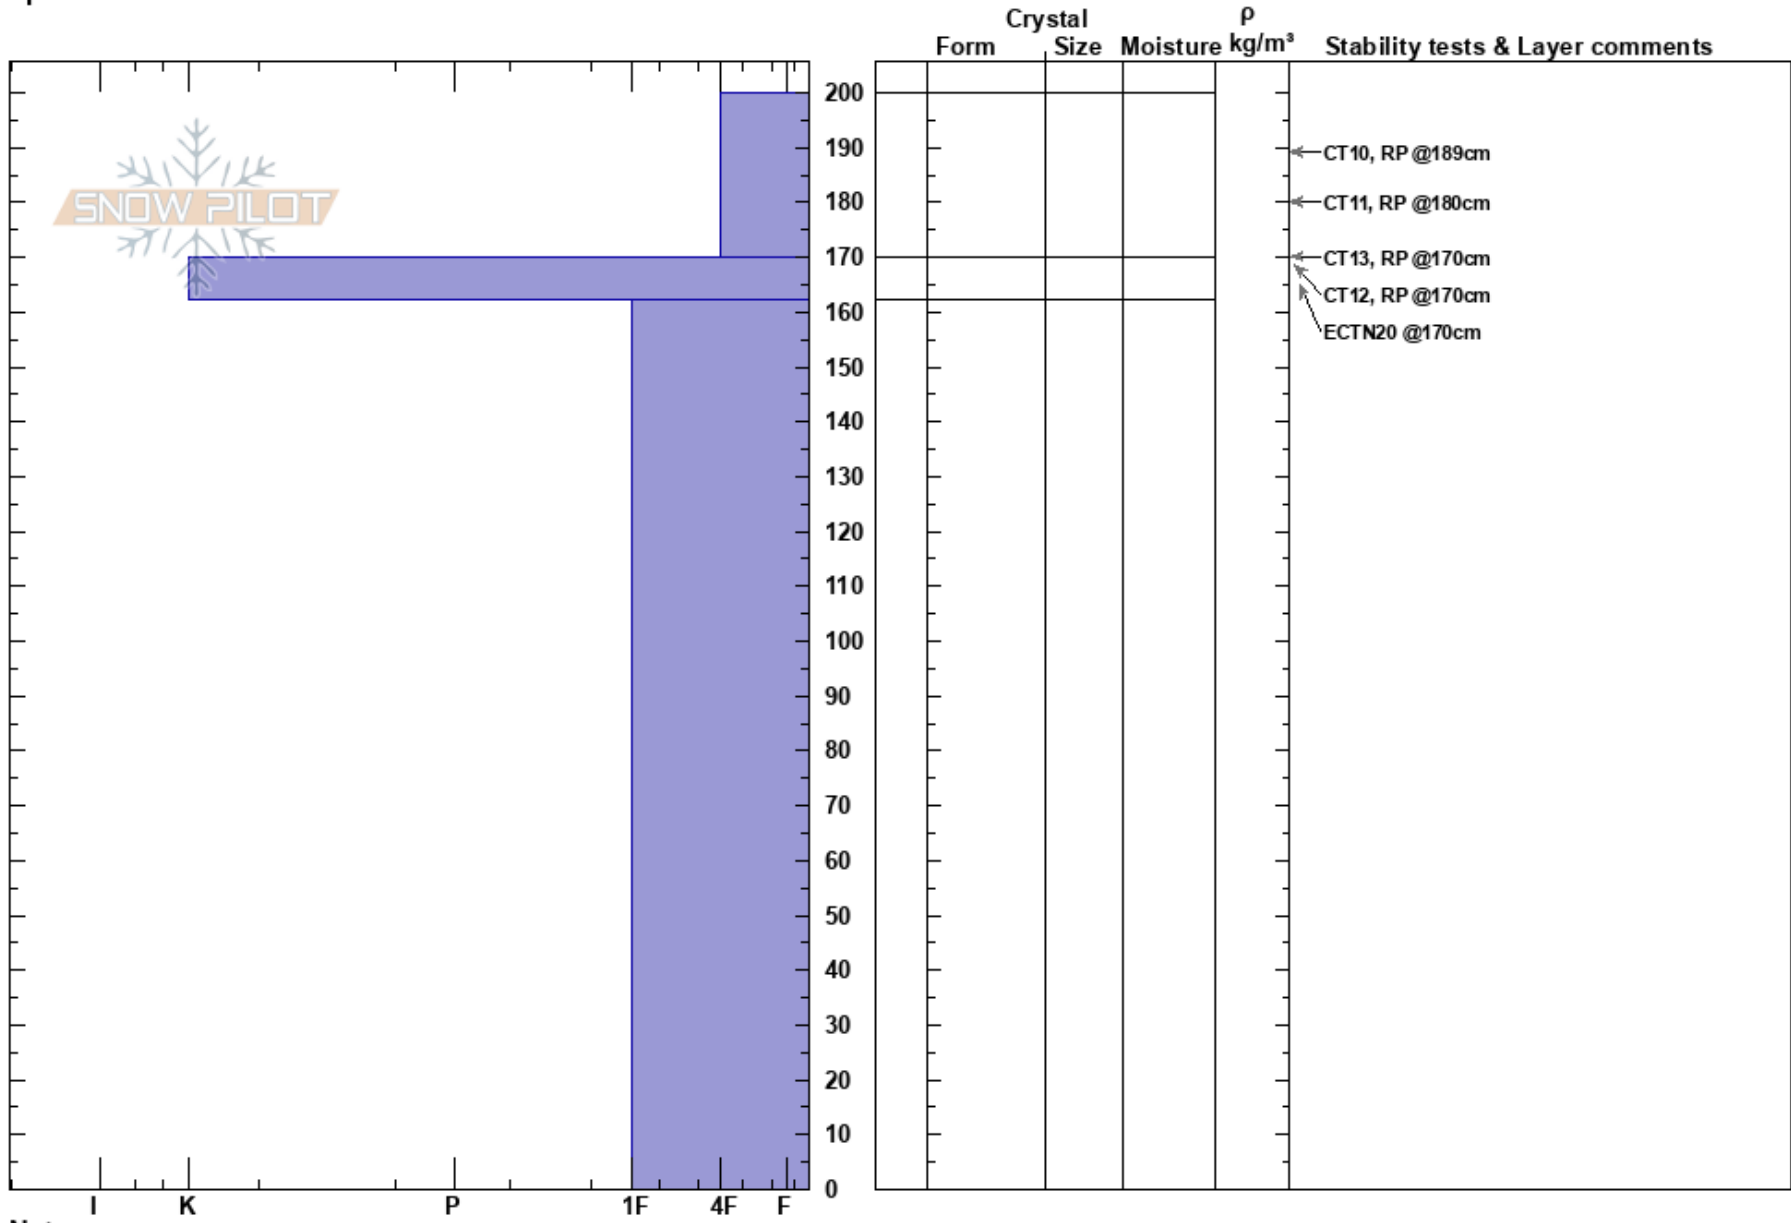

EP S Face - KN SS
 Monashee
 BC
 Elevation: 2130 m
 Aspect: 135°
 Specifics:

Ski Patrol
 08/02/2024 - 14:00
 Co-ord:
 Slope Angle: 30°
 Wind Loading:

Stability:
 Air Temperature: -5°C
 Sky Cover: BKN
 Precipitation: NO
 Wind: NW Light Breeze

HS:200 Layer Notes:

Notes: