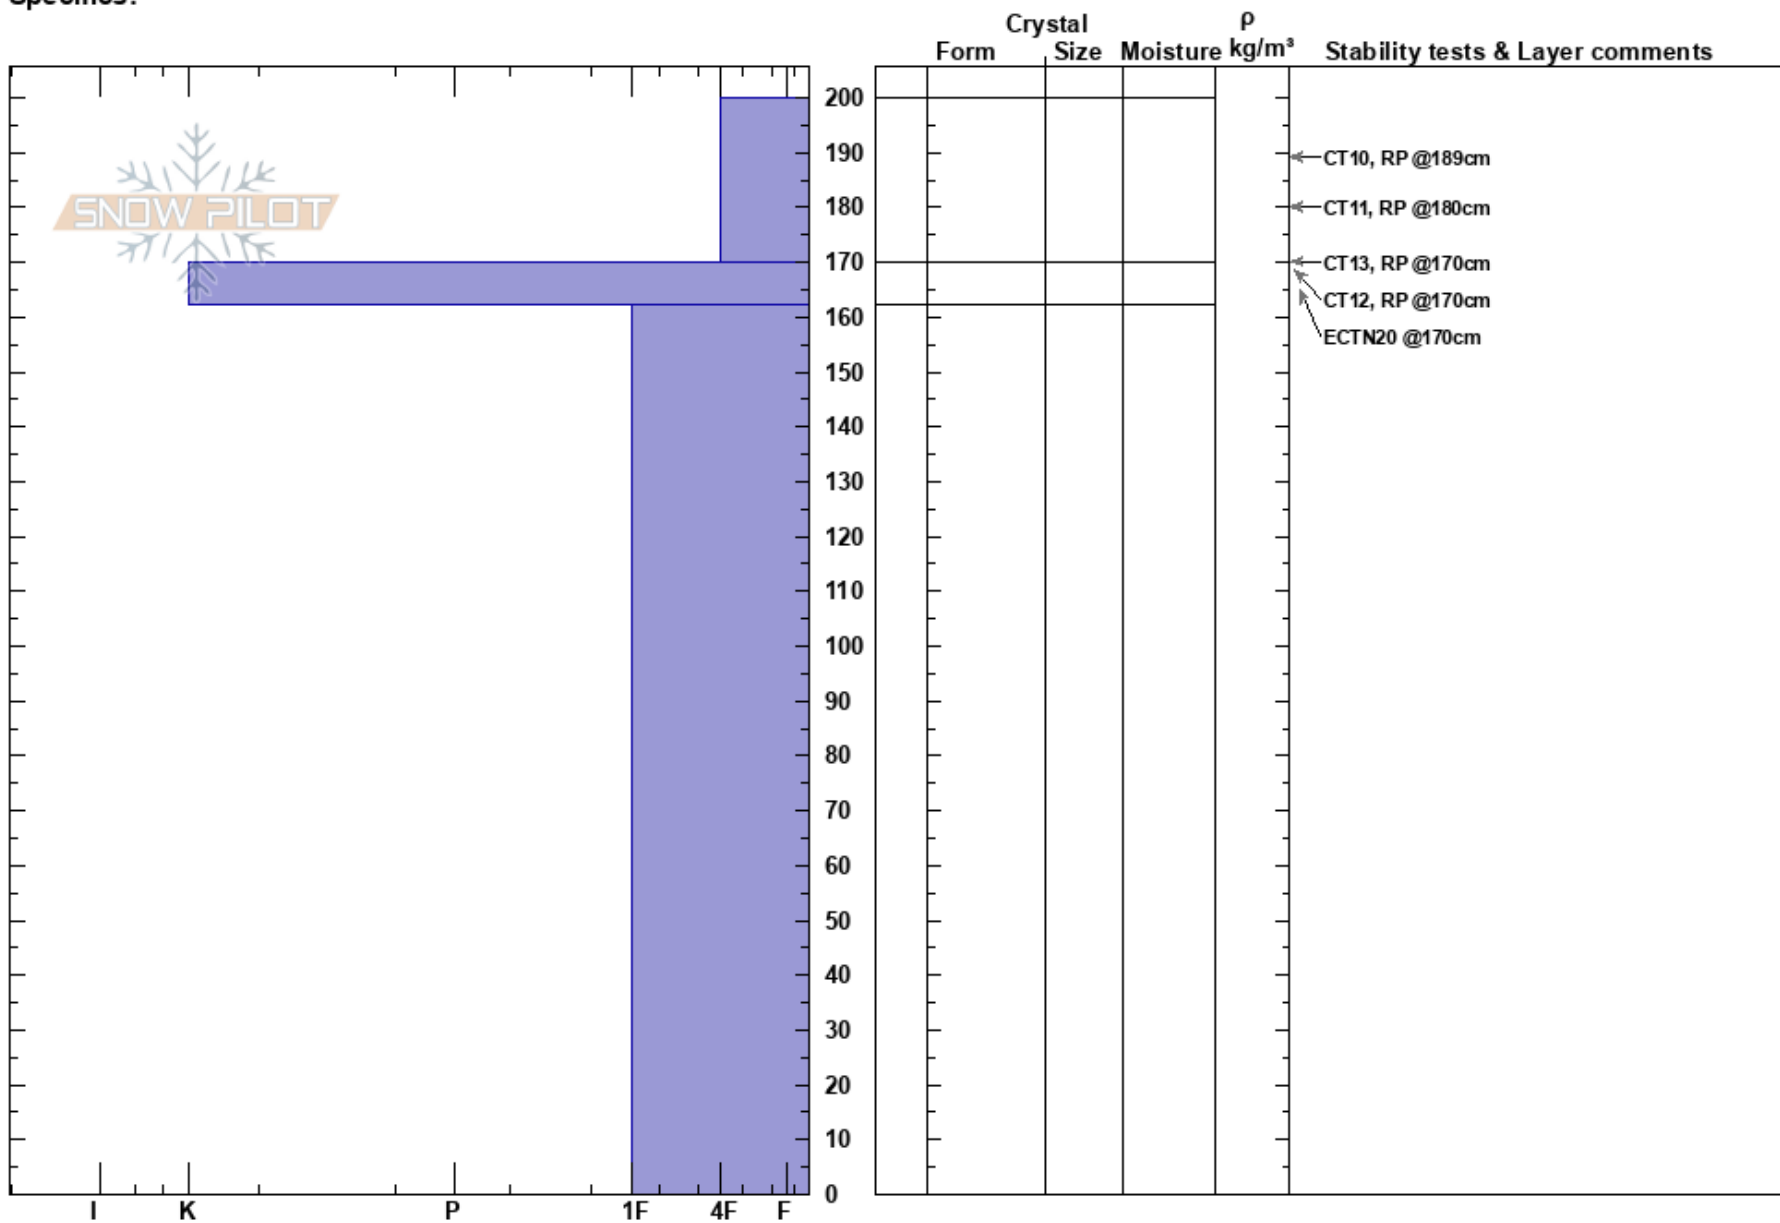

EP S Face - KN SS
 Monashee
 BC
 Elevation: 2130 m
 Aspect: 135°
 Specifics:

Ski Patrol
 08/02/2024 - 14:00
 Co-ord:
 Slope Angle: 30°
 Wind Loading:

Stability:
 Air Temperature: -5°C
 Sky Cover: BKN
 Precipitation: NO
 Wind: NW Light Breeze

HS:200 Layer Notes:

Notes: