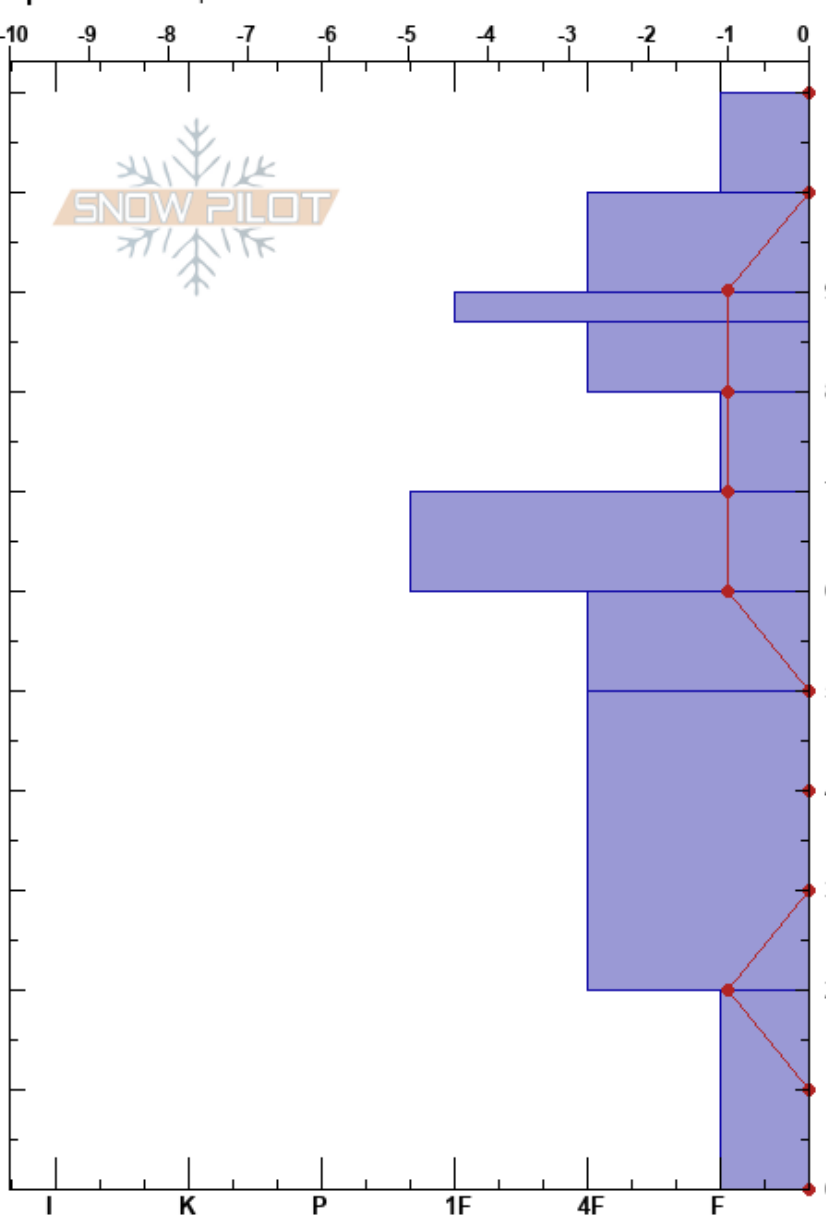

LaPlata Canyon Trailhd
 San Juan Range
 CO
Elevation: 2745 m
Aspect: 90°
Specifics: Poor pit location

Max Shull
 02/02/2024 - 3:21pm
Co-ord: 37.35412N, -108.07805W
Slope Angle: 38°
Wind Loading:

Stability:
Air Temperature: 1°C
Sky Cover: OVC
Precipitation: S1
Wind:

HS:110
Layer Notes:
 80-70cm: January 4th Interface
 80-70cm: Problematic layer

Form	Crystal Size	Moisture	ρ kg/m ³	Stability tests & Layer comments
□ (*)	0.3-0.5 (0.5)			
●	0.3-0.5			
■				
◻ (●)	0.3-0.5 (0.5)			
● (◻)	0.5-1 (0.5)			80-70cm: January 4th Interface
● (◻)	0.5-1 (0.5)			
^	1-2			
^	2-3			
^	2-3			