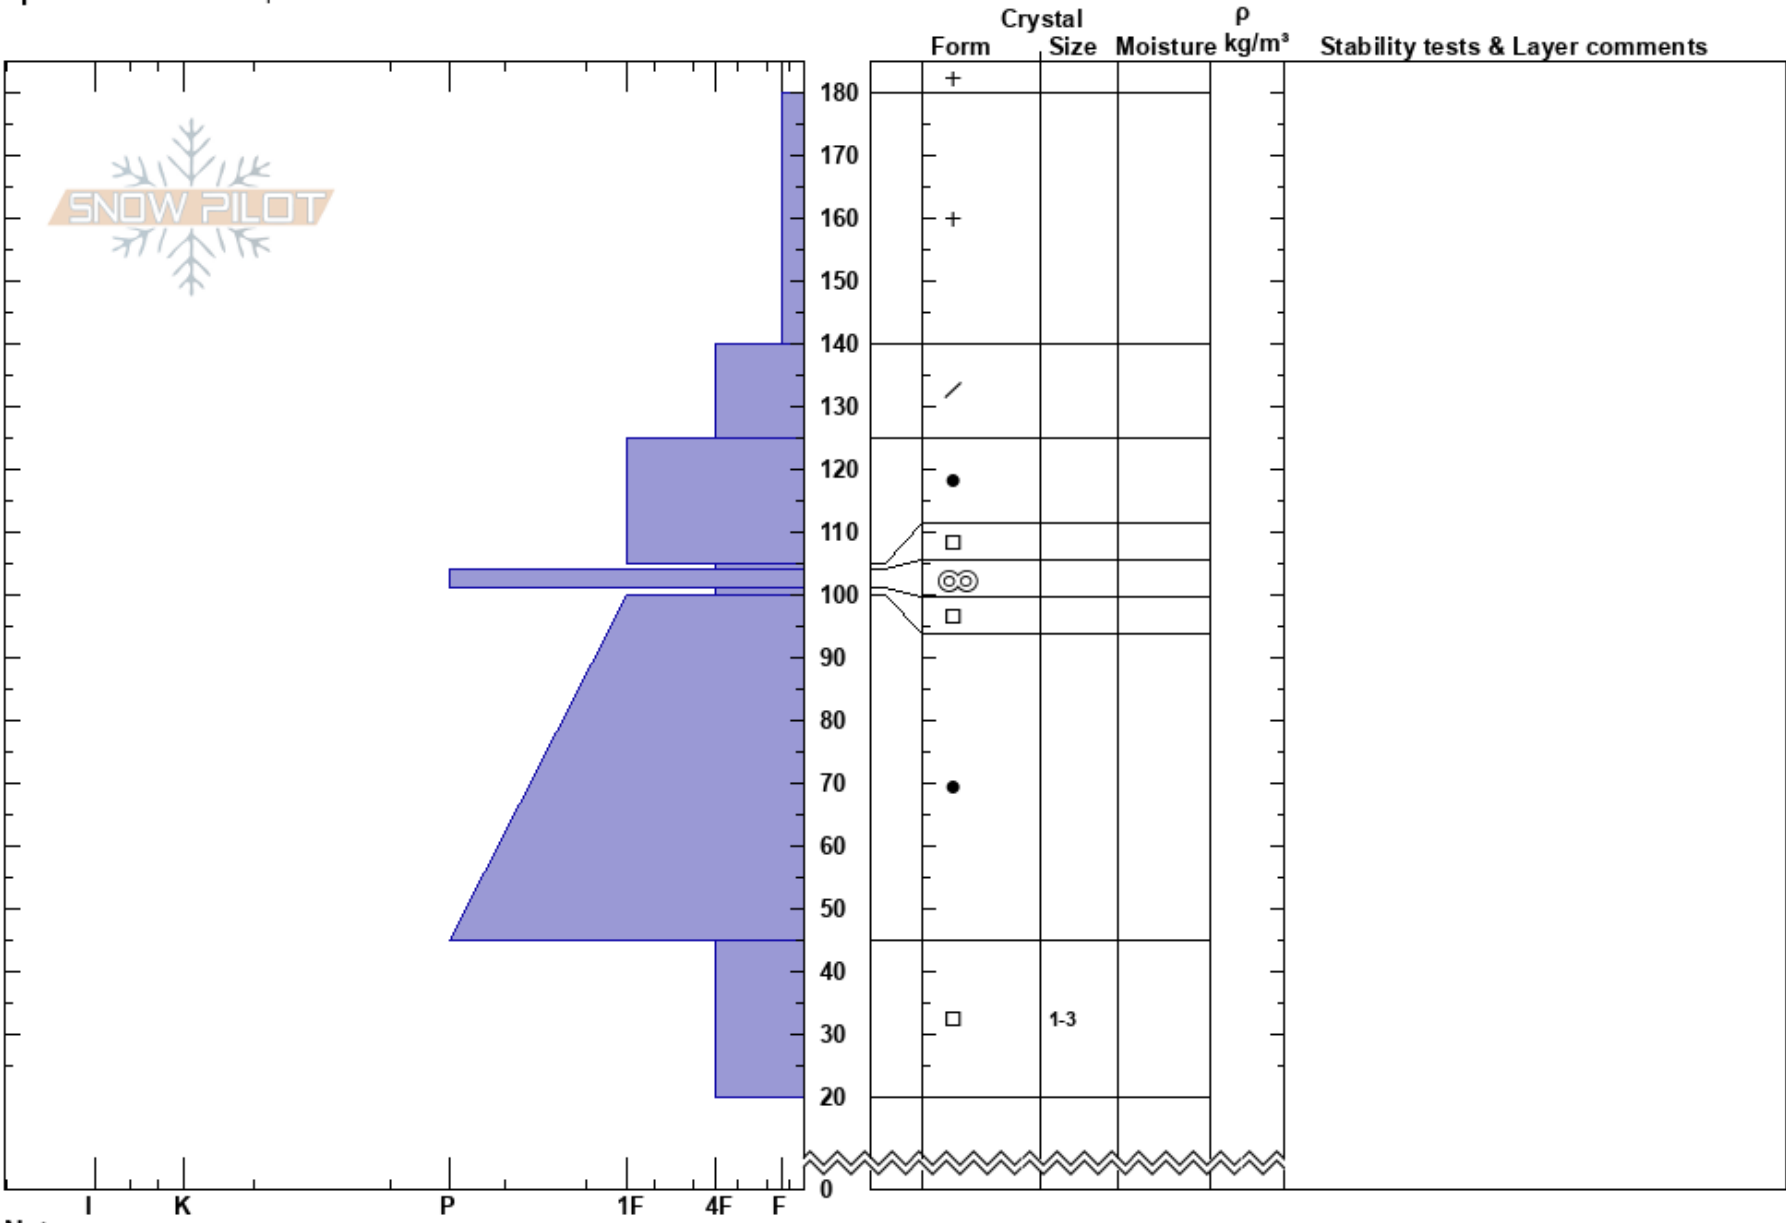

Prospect.
 San Juan Range
 CO
Elevation: 12000 ft
Aspect: 135°
Specifics: We skied slope

Jeff Davis
 02/08/2024 - 1:00pm
Co-ord: 37.89613N, -107.68490W
Slope Angle: 20°
Wind Loading: previous

Stability:
Air Temperature: 15°C
Sky Cover: OVC
Precipitation: S1
Wind: SW Calm

HS:180
PF:40
PS:25
Layer Notes:
 101-100cm:Problematic layer

Notes: