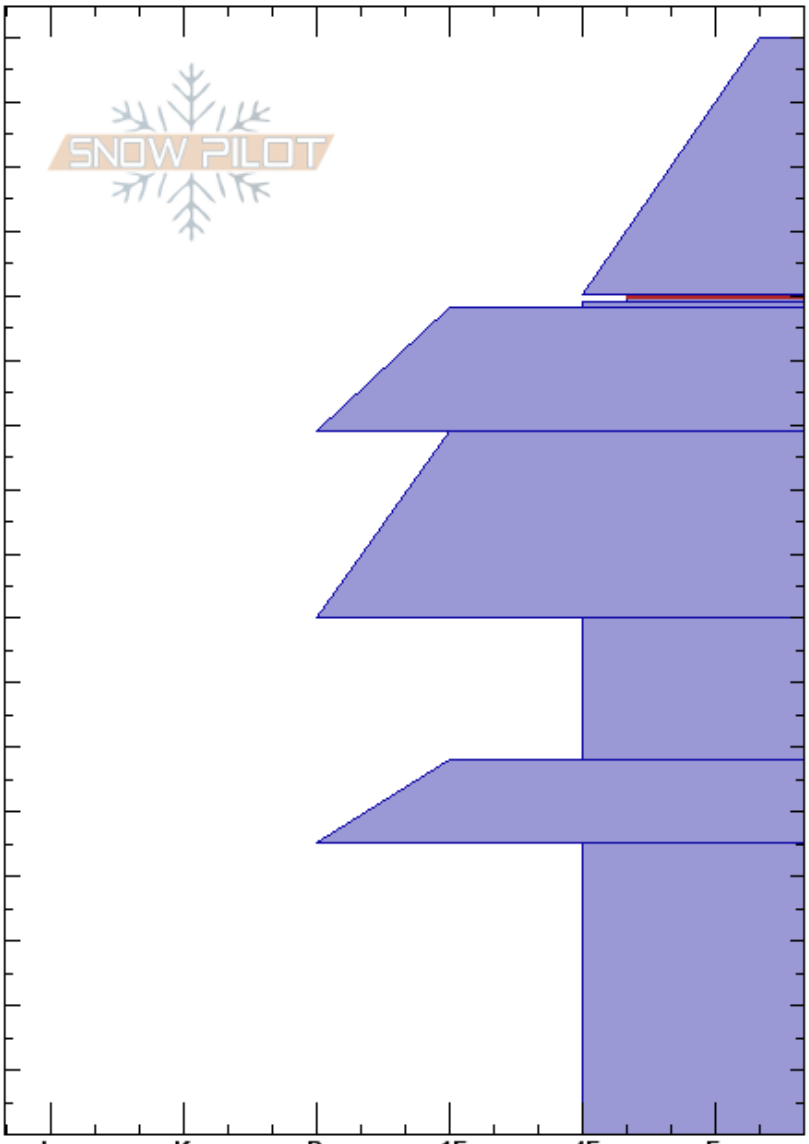

Commissary Ridge
 Teton Range
 WY
 Elevation: 9380 ft
 Aspect: 90°
 Specifics:

Frank Carus
 02/08/2024 - 11:00am
 Co-ord: 42.58515N, -110.73356W
 Slope Angle: 25°
 Wind Loading:

Stability:
 Air Temperature: -4°C
 Sky Cover: BKN
 Precipitation: NO
 Wind:
 HS:170
 PF:40
 130-129cm:Problematic layer

Crystal Form	Crystal Size	Moisture	ρ kg/m ³	Stability tests & Layer comments
/ (+)				
☐	1			
⊙				
•				
•				
☐				
⊖		M		
☐ (^)				

ECTX collapse on 13

Notes: