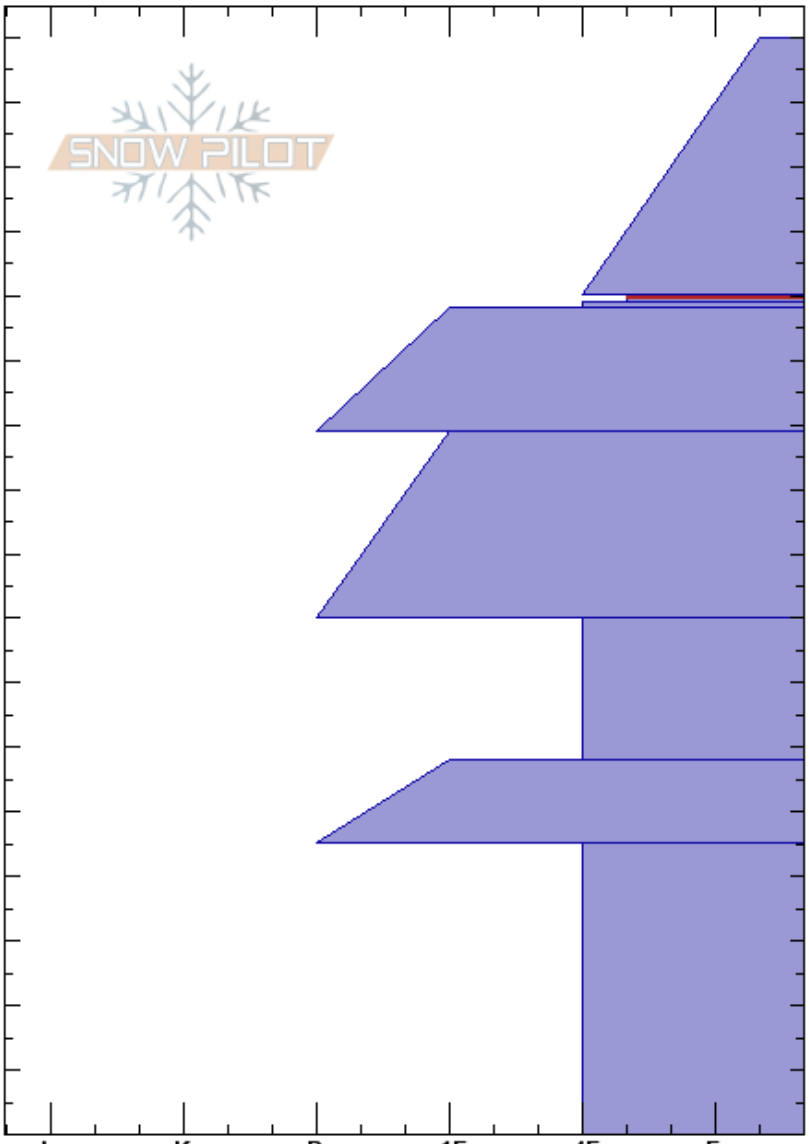

Commissary Ridge  
 Teton Range  
 WY  
 Elevation: 9380 ft  
 Aspect: 90°  
 Specifics:

Frank Carus  
 02/08/2024 - 11:00am  
 Co-ord: 42.58515N, -110.73356W  
 Slope Angle: 25°  
 Wind Loading:

Stability:  
 Air Temperature: -4°C  
 Sky Cover: BKN  
 Precipitation: NO  
 Wind:  
 HS:170  
 PF:40  
 130-129cm:Problematic layer

Crystal Form	Crystal Size	Moisture	$\rho$ kg/m <sup>3</sup>	Stability tests & Layer comments
/ (+)				
☐	1			
⊙				
•				
•				
☐				
⊖		M		
☐ (^)				

ECTX collapse on 13

Notes: