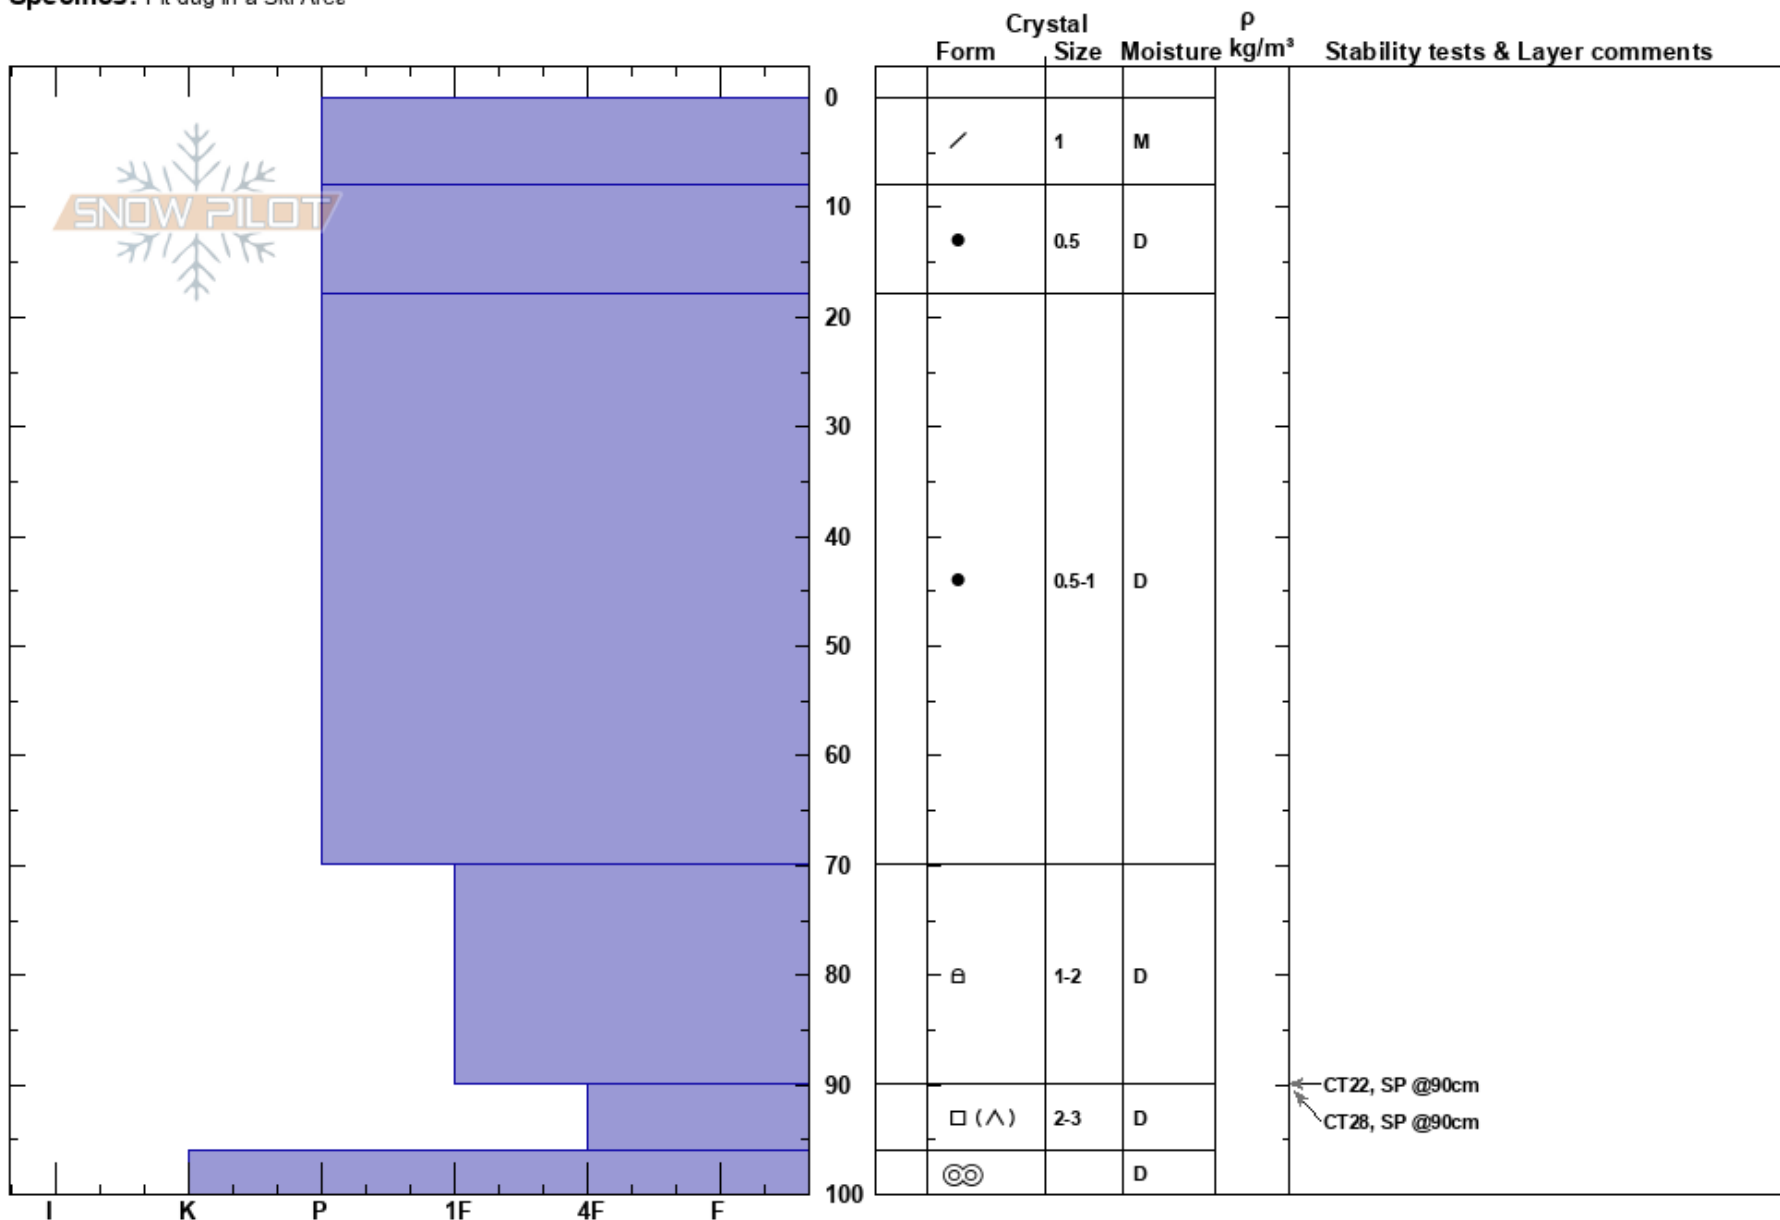

South Shotgun
 Canadian Rockies
 AB
Elevation: 1700 m
Aspect: SE
Specifics: Pit dug in a Ski Area

Amanda Goodhue
 29/01/2018 - 10:30
Co-ord:
Slope Angle: 30°
Wind Loading:

Stability:
Air Temperature: 3°C
Sky Cover: FEW
Precipitation: NO
Wind: SW Light Breeze

HS:100
 90-96cm:Problematic layer

Notes: Dug on S facing feature in S barrel of Shotgun. Nov MFCr inconsistent across pit, some areas were FC on ground. HS in area 60-100cm.