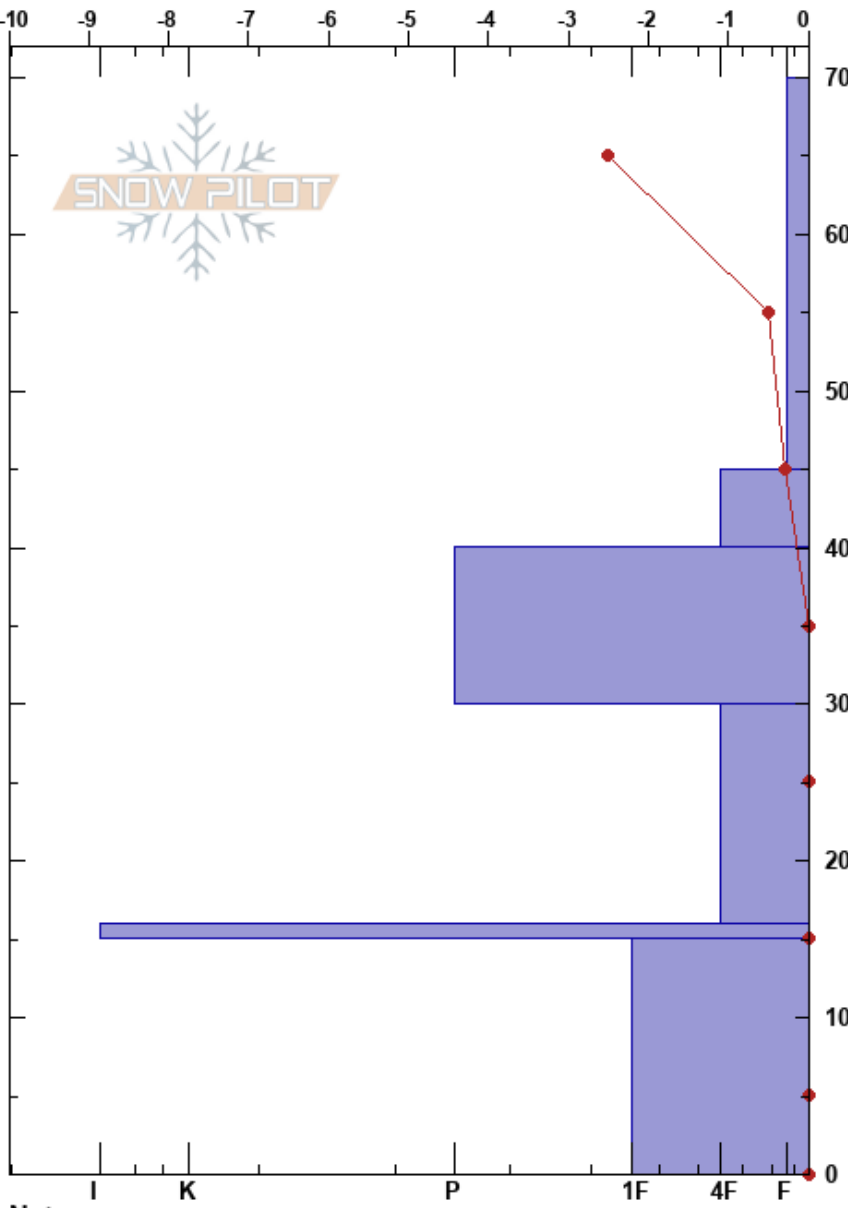

Carlisle
 Spaulding Meadows
 AK
 Elevation: 49 m
 Aspect:
 Specifics:

Amelia Vegors
 02/01/2024 - 3:00pm
 Co-ord:
 Slope Angle:
 Wind Loading:

Stability:
 Air Temperature: 1.2°C
 Sky Cover: OVC
 Precipitation: NO
 Wind:

HS:70
 Layer Notes:
 15-0cm: Problematic layer

Form	Crystal Size	Moisture	ρ kg/m ³	Stability tests & Layer comments
			36	
/	0.3-0.3		66	
•	0.1-0.3		316	
○	1-2		242	
○	1-2		311	
■			345	
○	1-3		360	

Notes: