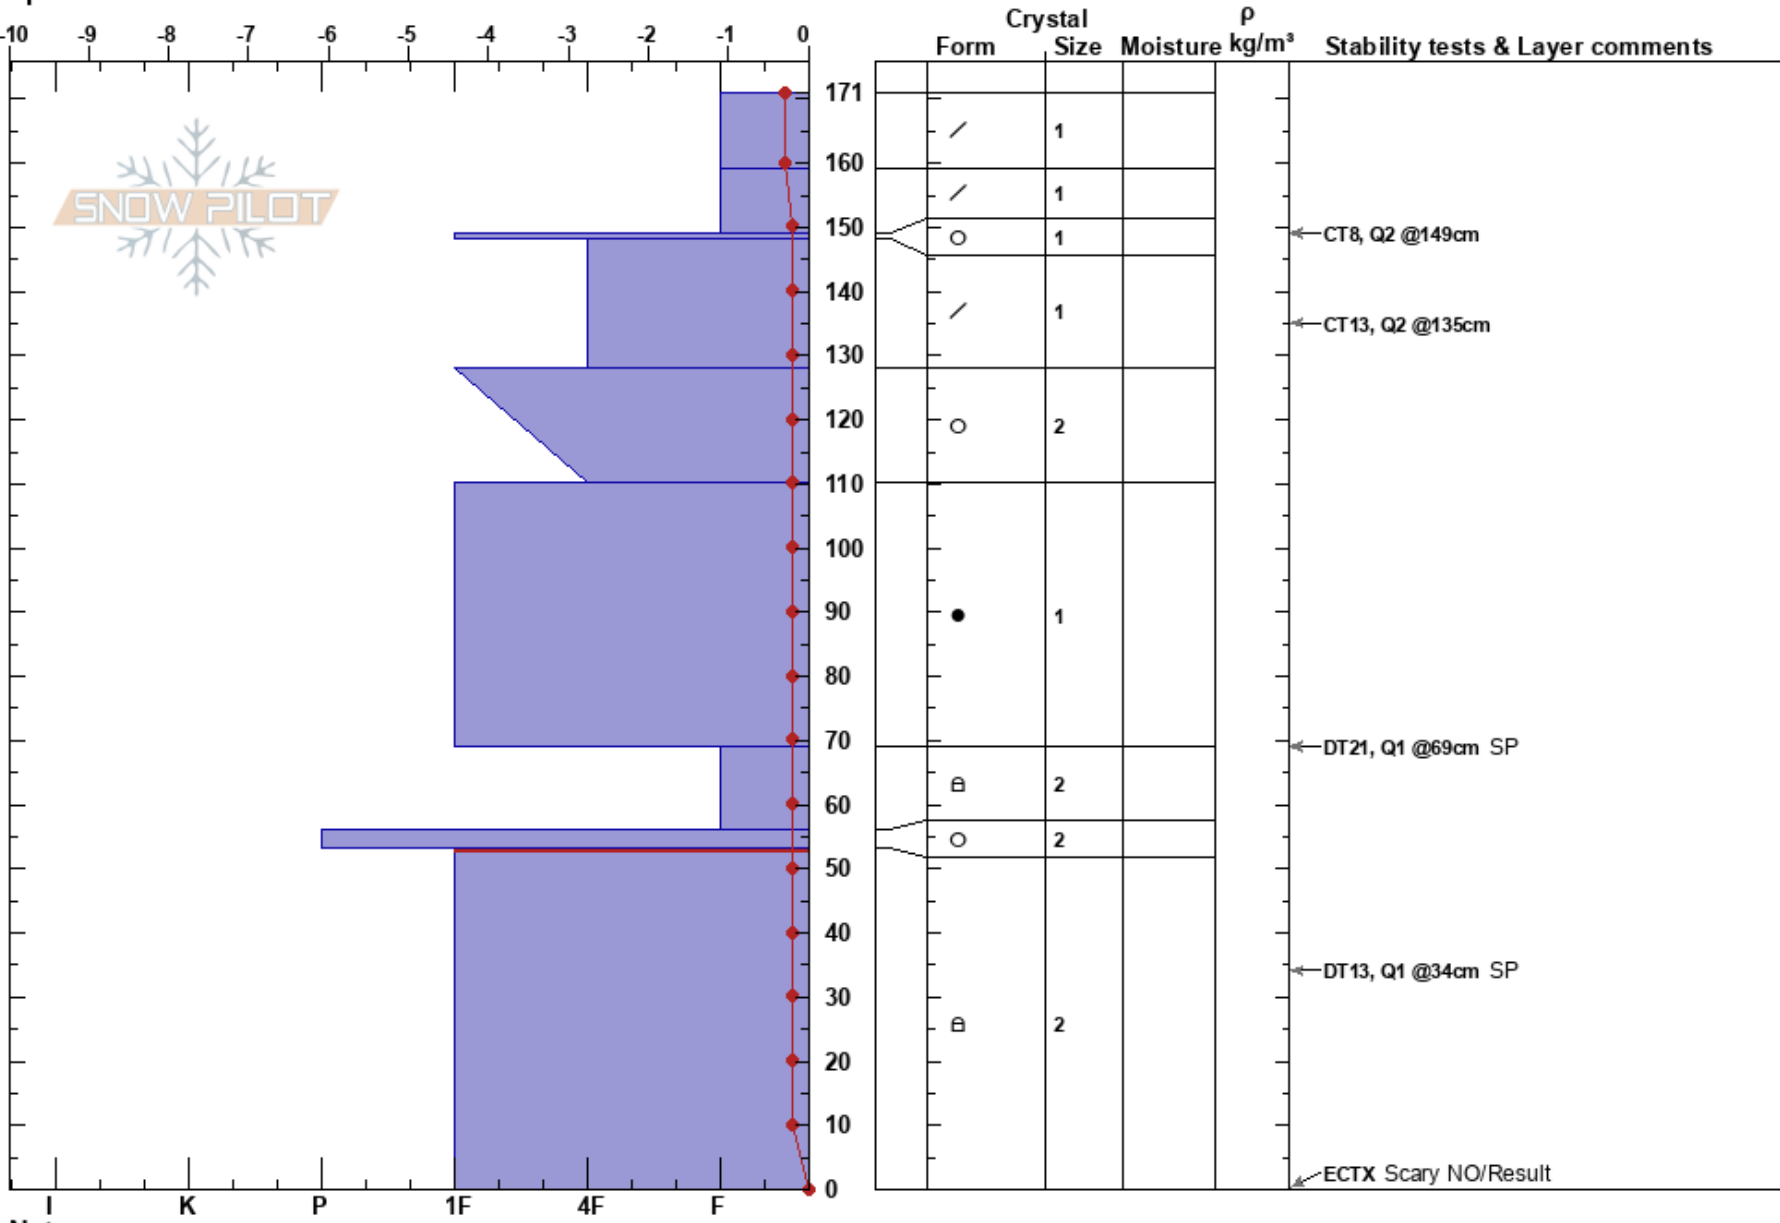

20240208  
 Northern Wasatch  
 UT  
 Elevation: 6950 ft  
 Aspect: 45°  
 Specifics:

Daniel Turner  
 02/08/2024 - 10:00am  
 Co-ord: 41.32643N, -111.89644W  
 Slope Angle: 30°  
 Wind Loading: previous

Stability: **HS:171**  
 Air Temperature: -1°C PF:24 53-0cm: Problematic layer  
 Sky Cover: BKN  
 Precipitation: NO  
 Wind: Calm

Notes: