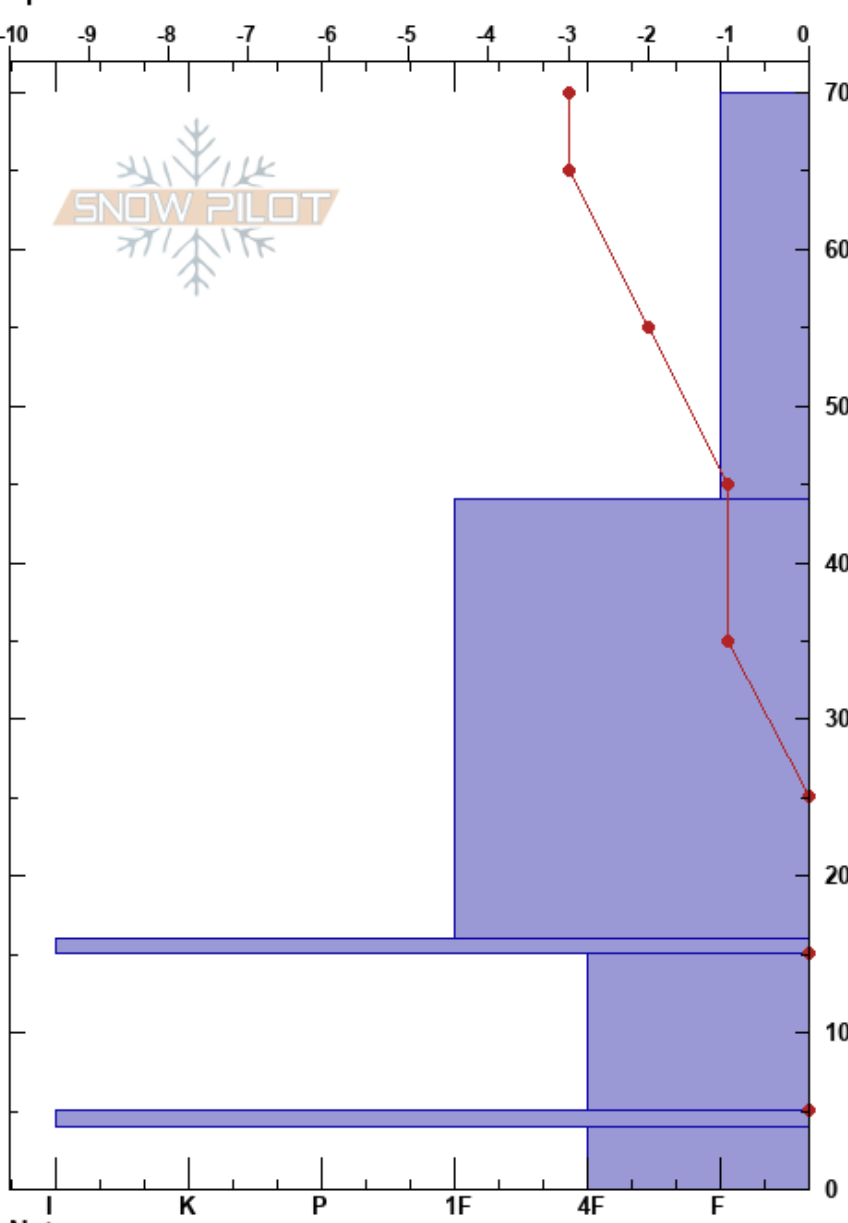

Brad Jr
 Juneau Icefield
 AK
 Elevation: 160 m
 Aspect: N
 Specifics:

Elizabeth Fruechtnicht
 02/01/2024 - 3:30pm
 Co-ord: 58.39738N, -134.63599W
 Slope Angle:
 Wind Loading:

Stability:
 Air Temperature: -2.8°C
 Sky Cover: OVC
 Precipitation: NO
 Wind: NE Calm

HS:70

Layer Notes:

Form	Crystal Size	Moisture	ρ kg/m ³	Stability tests & Layer comments
/	0.3-0.5		0.084	
			0.092	
			0.12	
○	1-2		0.324	
			0.368	
■	4			
●	2		0.624	
■	4			
○	1-2			

Notes: