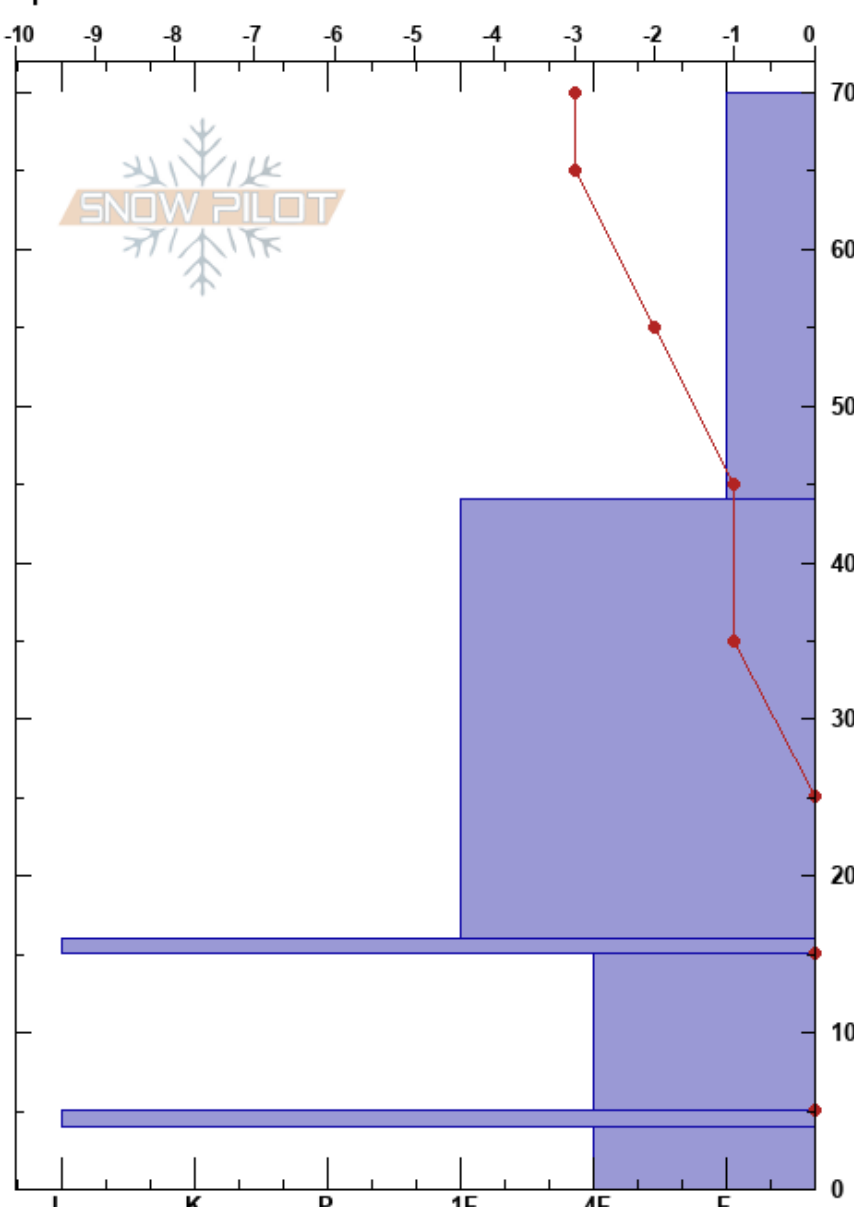

Brad Jr  
 Juneau Icefield  
 AK  
 Elevation: 160 m  
 Aspect: N  
 Specifics:

Elizabeth Fruechtnicht  
 02/01/2024 - 3:30pm  
 Co-ord: 58.39738N, -134.63599W  
 Slope Angle:  
 Wind Loading:

Stability:  
 Air Temperature: -2.8°C  
 Sky Cover: OVC  
 Precipitation: NO  
 Wind: NE Calm

Form	Crystal		$\rho$ kg/m <sup>3</sup>	Stability tests & Layer comments
	Size	Moisture		
/	0.3-0.5		0.084	
			0.092	
			0.12	
○	1-2		0.324	
			0.368	
■	4			
●	2		0.624	
■	4			
○	1-2			

Notes: