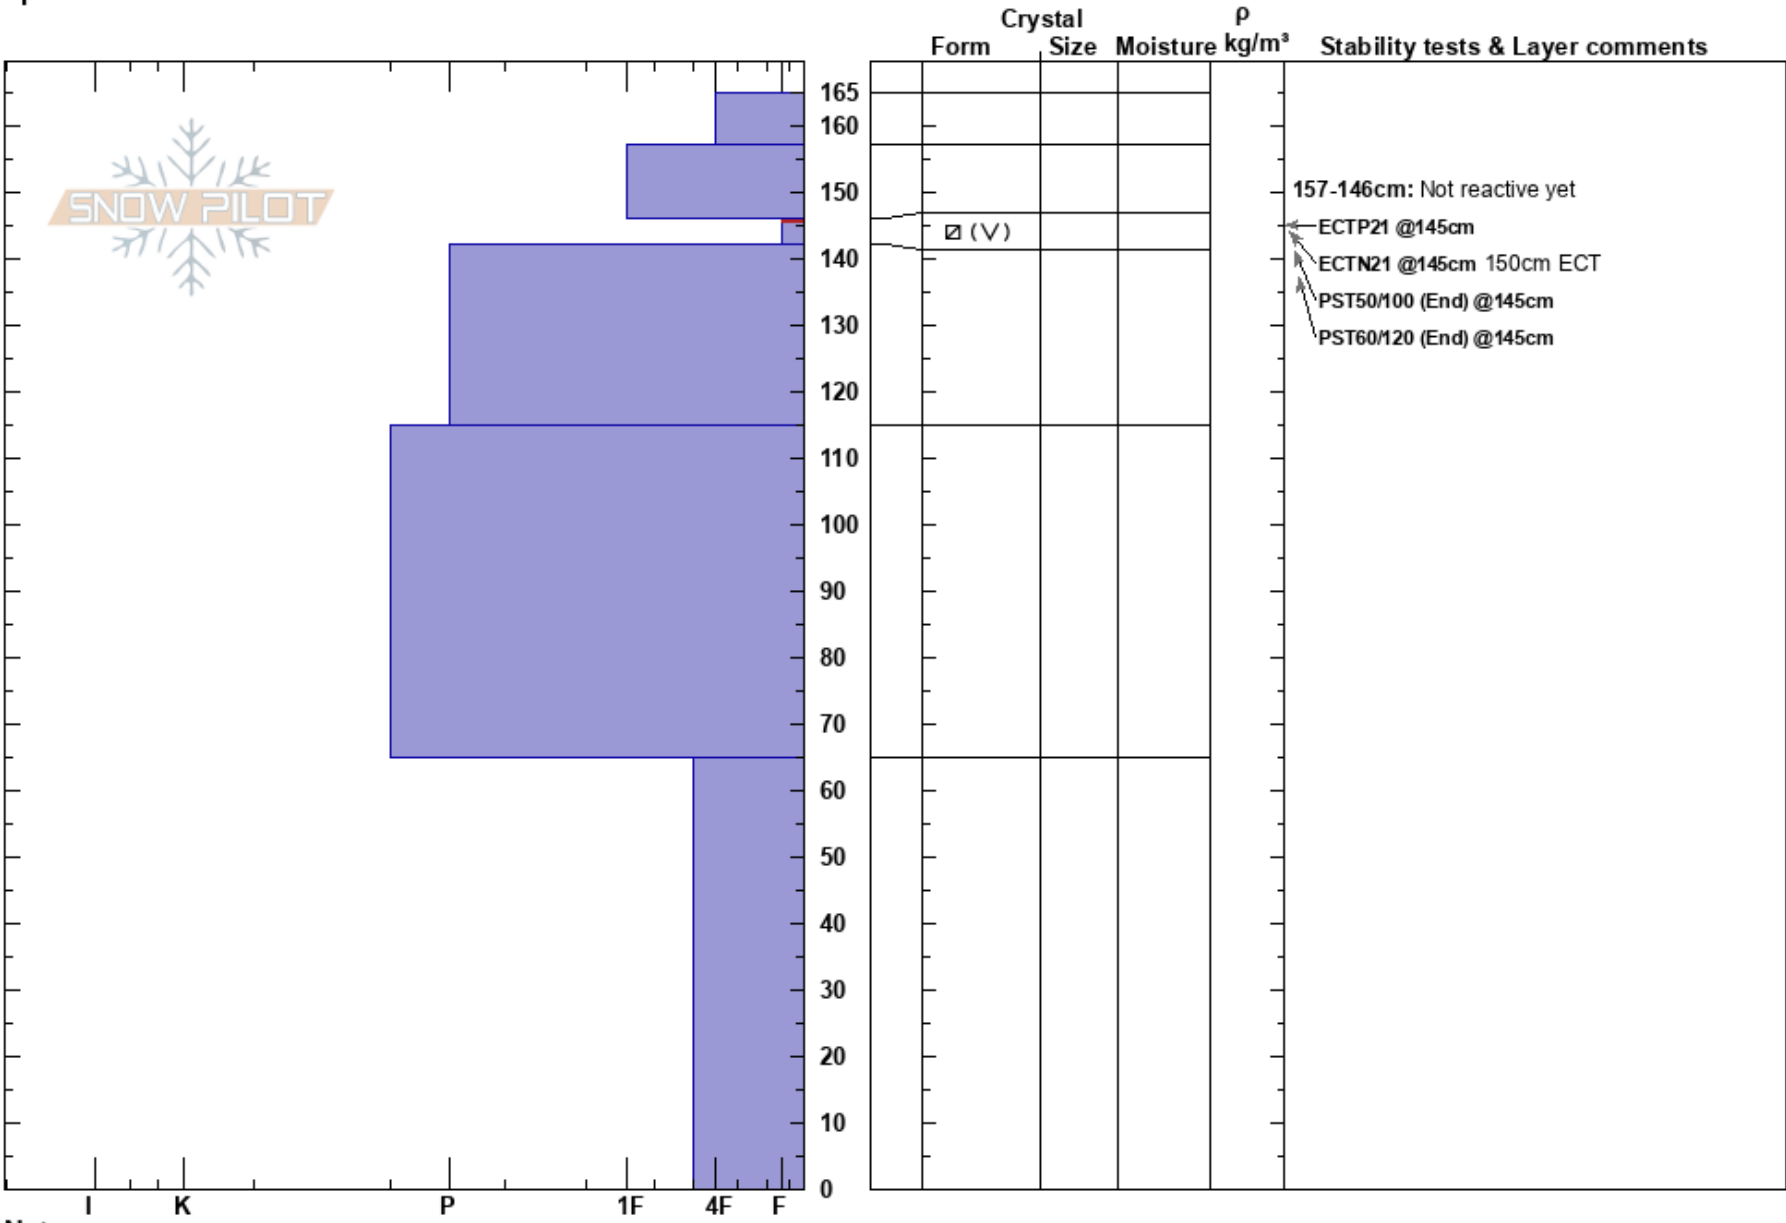

CameronPass  
 Front Range  
 CO  
**Elevation:** 11142 ft  
**Aspect:** 110°  
**Specifics:**

Ron Simenhois  
 02/07/2024 - 11:00am  
**Co-ord:** 40.51980N, -105.90451E  
**Slope Angle:** 25°  
**Wind Loading:** yes

**Stability:**  
**Air Temperature:** -3°C  
**Sky Cover:** FEW  
**Precipitation:** NO  
**Wind:** SW Strong

**HS:** 165  
**Layer Notes:**  
 157-146cm: Not reactive yet  
 146-142cm: Problematic layer