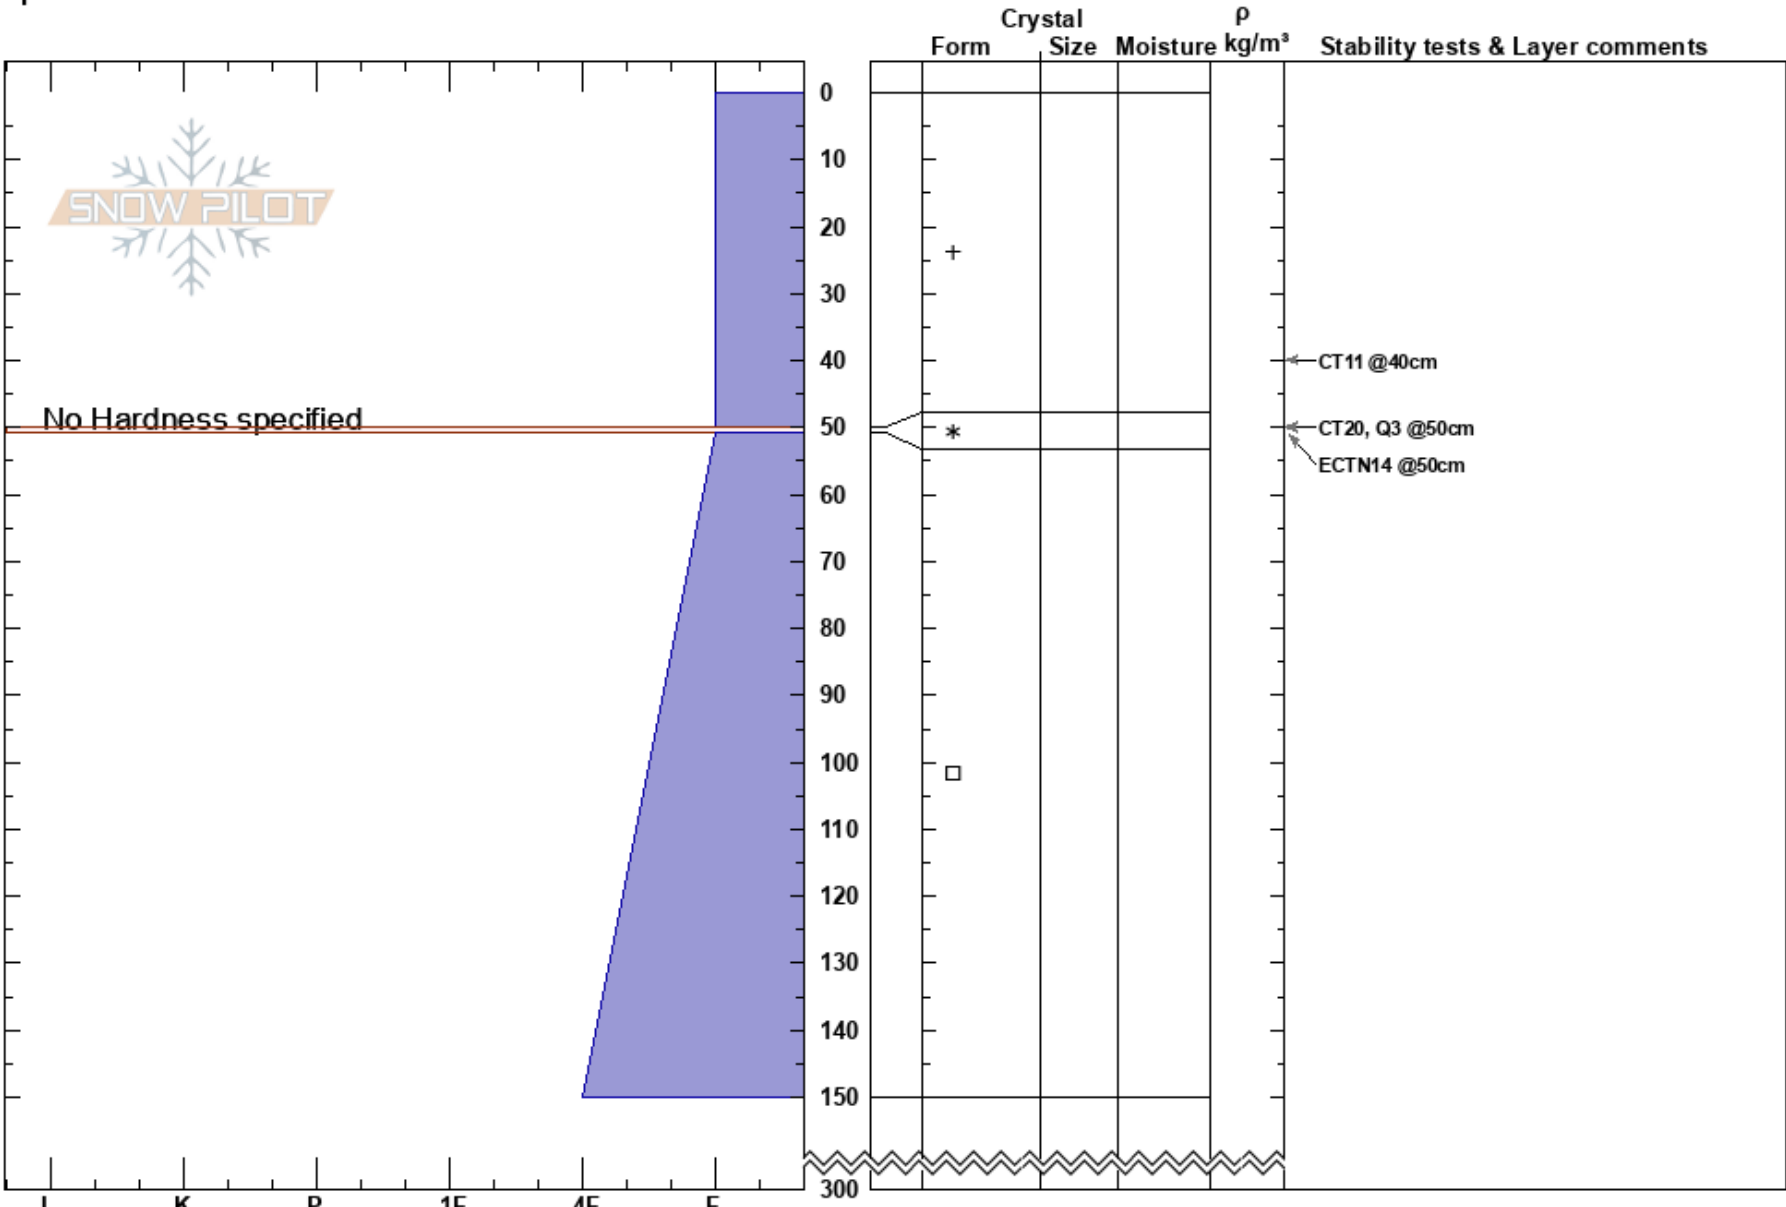

Straight Up
 Kenai Mountains
 AK
 Elevation: 457 m
 Aspect: 60°
 Specifics:

Brady Deal
 02/07/2024 - 2:00pm
 Co-ord:
 Slope Angle:
 Wind Loading: no

Stability:
 Air Temperature:
 Sky Cover: OVC
 Precipitation: NO
 Wind: N Calm

HS:300
 PF:60 50-51cm:Problematic layer

Layer Notes:

Notes: