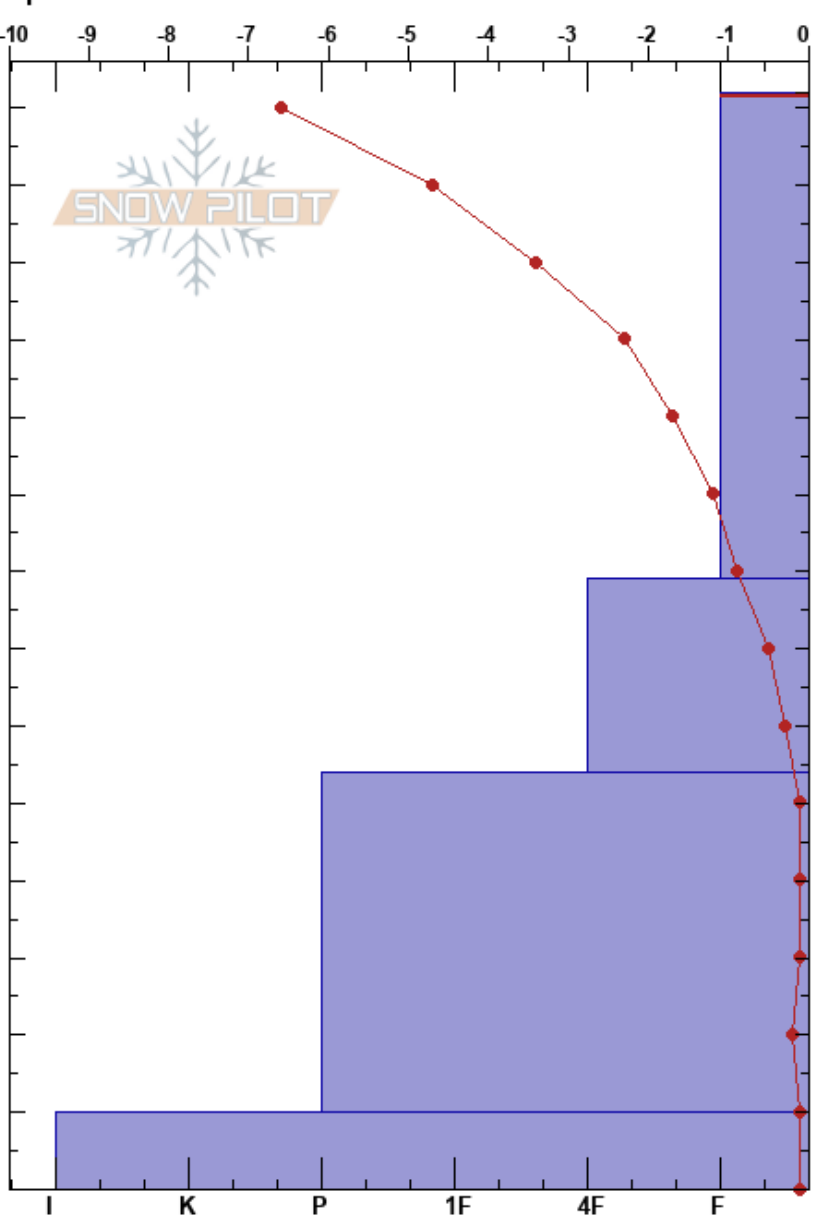

Wedge Sawmill
 San Gabriel Mountains
 CA
 Elevation: 7324 ft
 Aspect: 44°
 Specifics:

Amando Hernandez
 02/07/2024 - 8:55am
 Co-ord: 34.37179N, -117.68863W
 Slope Angle: 39°
 Wind Loading: no

Stability: Good
 Air Temperature: -3°C
 Sky Cover: CLR
 Precipitation: NO
 Wind: Calm
 HS: 142
 PF: 110 142-79cm: Problematic layer
 PS: 74

Form	Crystal Size	Moisture	ρ kg/m ³	Stability tests & Layer comments
				←CTV, Q3 @127cm CT 1
				←CTV, Q3 @117cm CT 17
*	1-1	D		
				←CTV, Q3 @82cm CT 26
				←STM @72cm Q2
=	1.5-2	M-W		
∩	2-2	W		
■	3-3	D-M		←ECTX No fracture

Notes: Full depth pit. Sun in the morning. Top Surface was smooth.