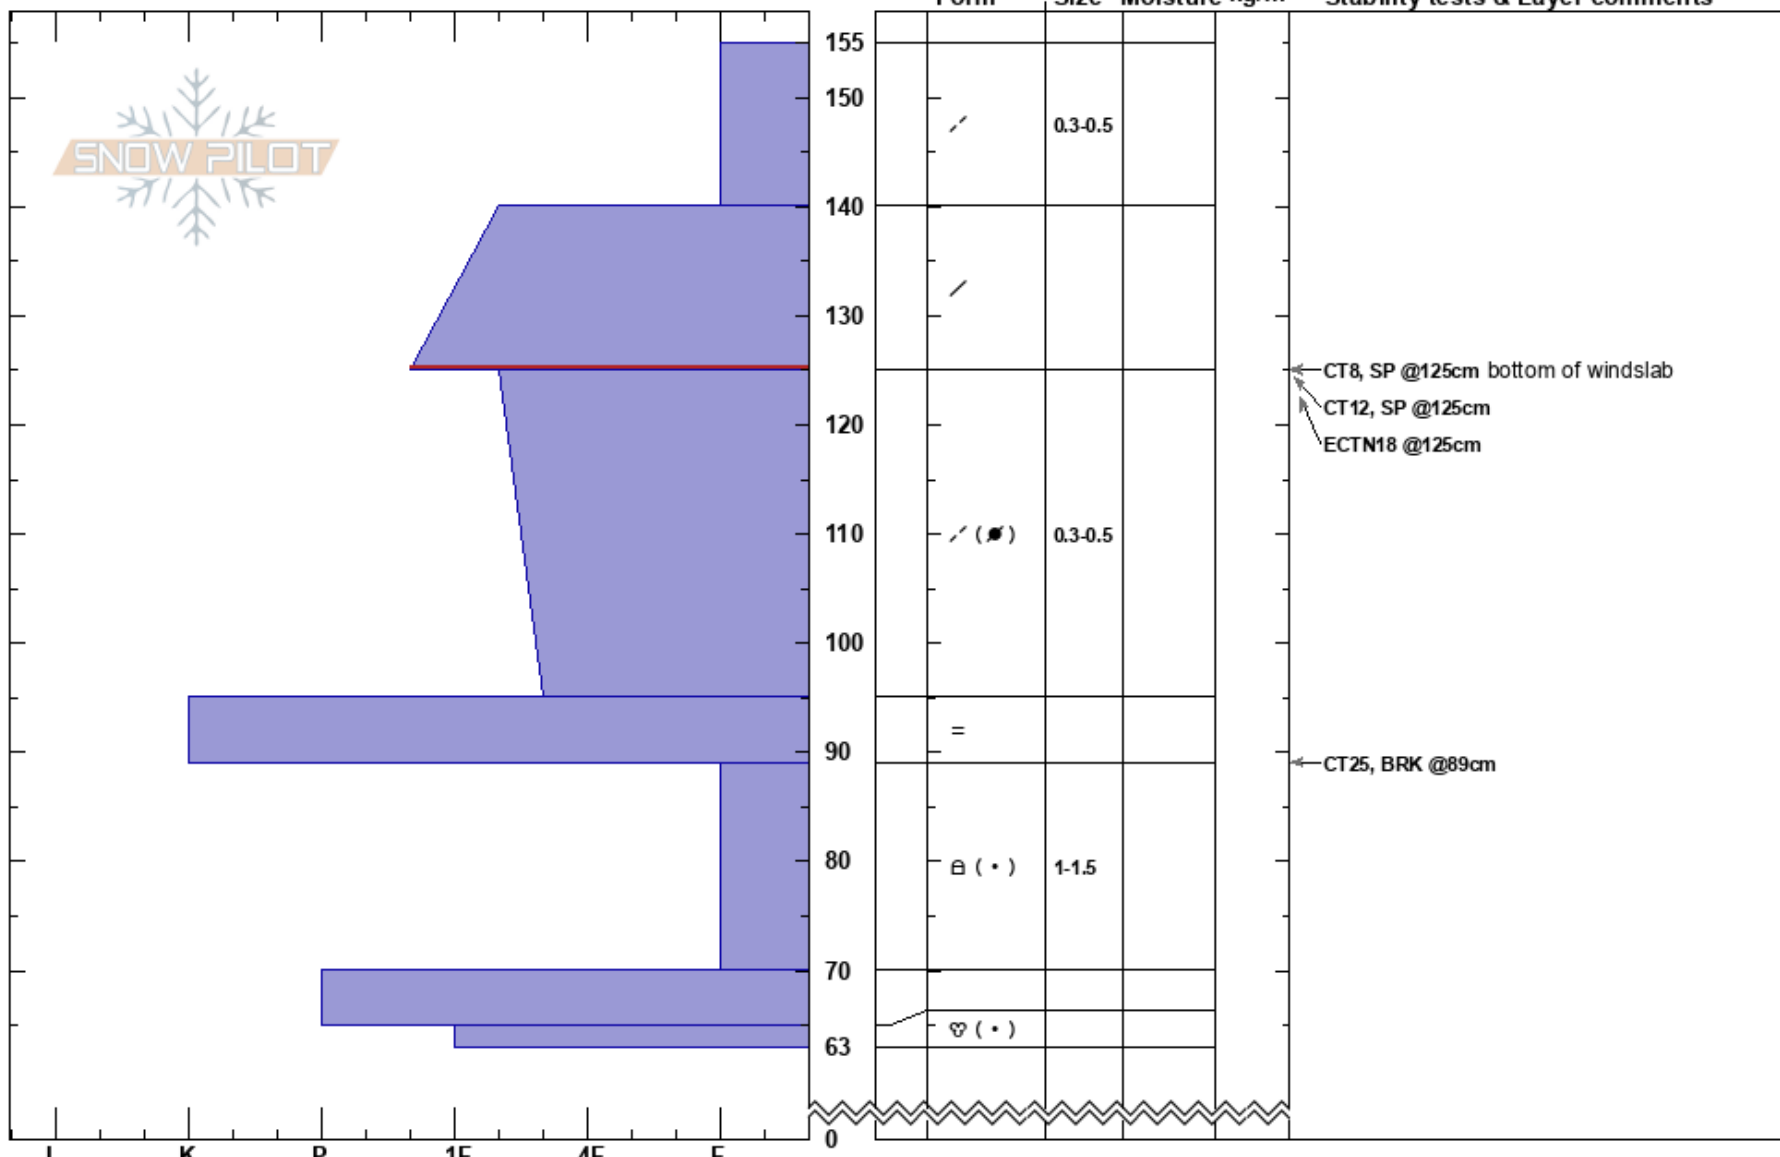

Nat Geo20180129
 Sierra Nevada
 CA
 Elevation: 8900 ft
 Aspect: NW
 Specifics: We skied slope

Logan Talbott
 01/29/2018 - 1:00pm
 Co-ord: 10S 734246E 4342340N
 Slope Angle: 35°
 Wind Loading:

Stability: **HS:155**
 Air Temperature: 7°C
 Sky Cover: BKN
 Precipitation: NO
 Wind: Calm

PS: 15 140-125cm: Problematic layer

Notes: