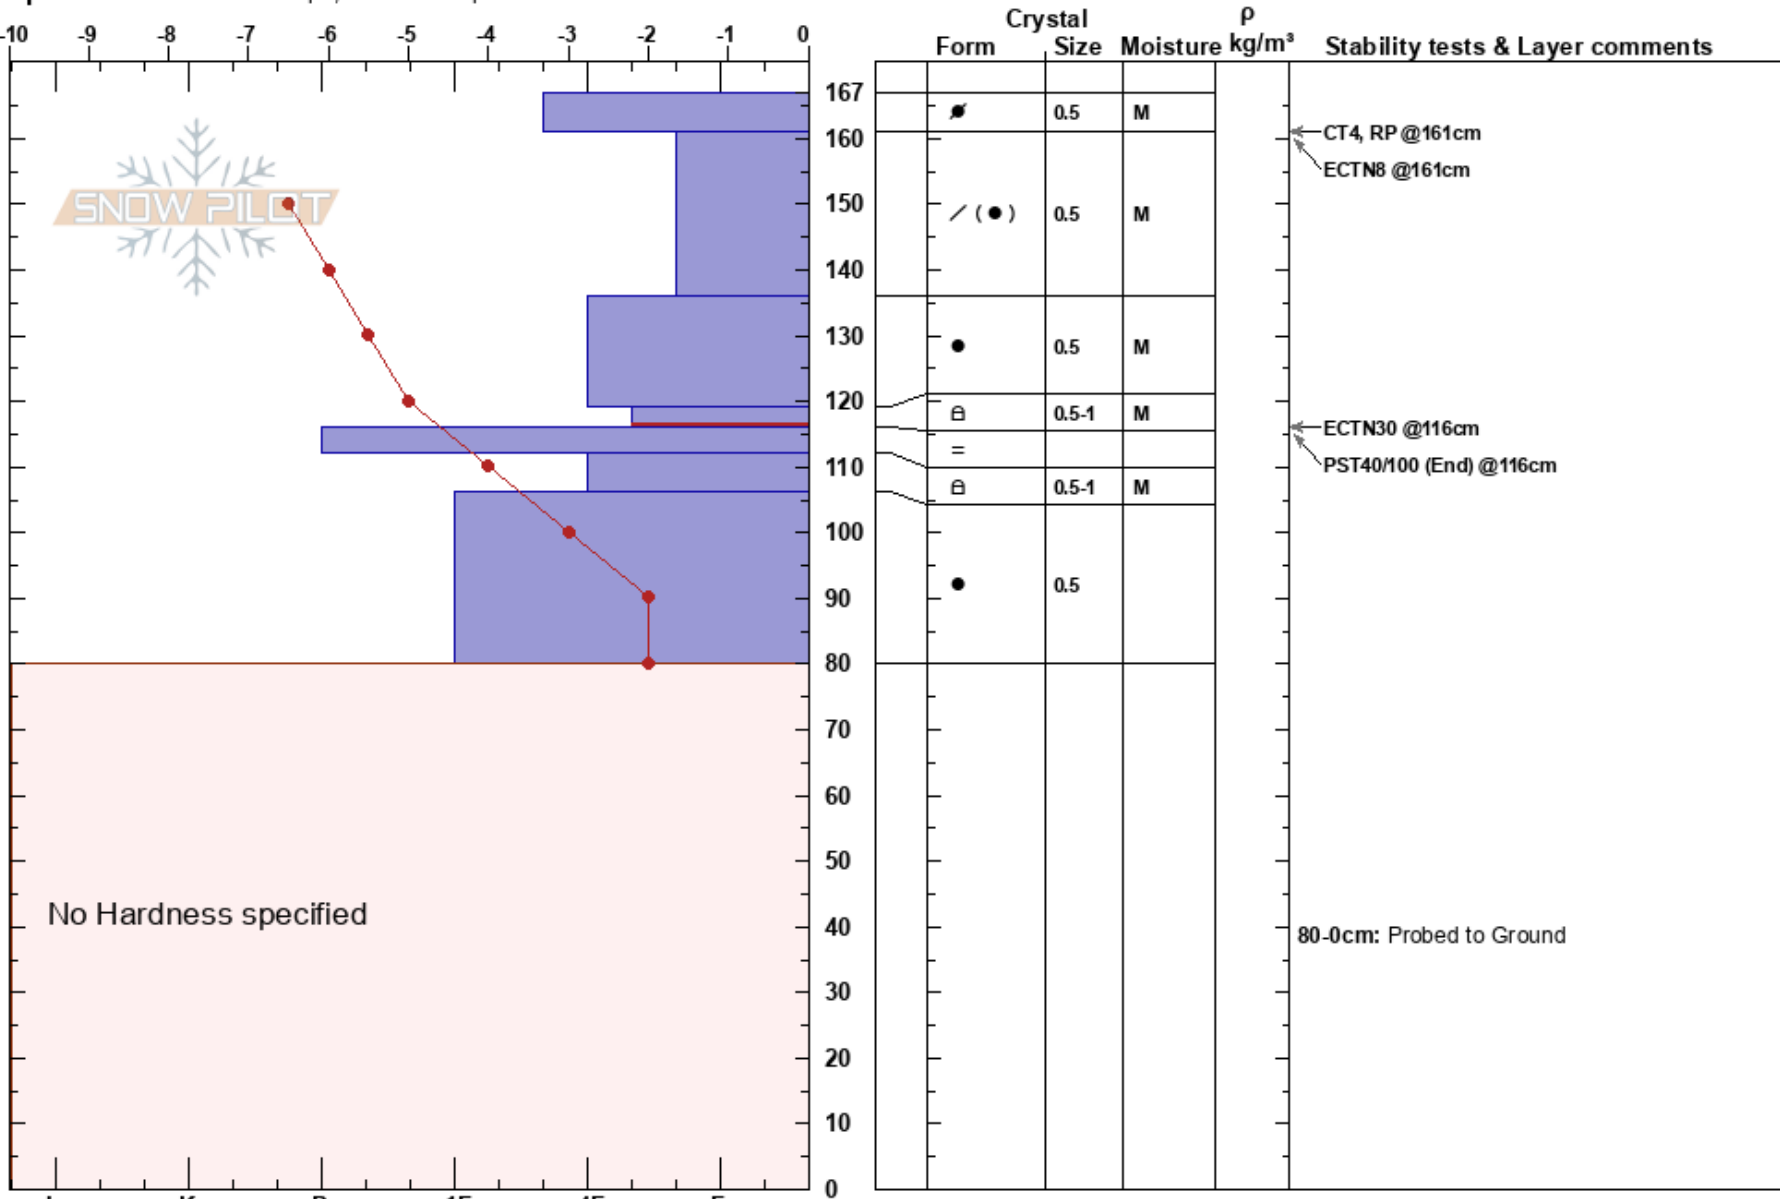

Ophir Peak
 Carson Range
 NV
 Elevation: 9180 ft
 Aspect: 356°
 Specifics: Ski tracks on slope; We skied slope

Steve Reynaud
 01/29/2018 - 11:45am
 Co-ord: 39.29179N, -119.89781W
 Slope Angle: 20°
 Wind Loading: no

Stability: Good
 Air Temperature: 6°C
 Sky Cover: OVC
 Precipitation: NO
 Wind: SW Light Breeze

HS:167
 Layer Notes:
 119-116cm: Problematic layer
 80-0cm: Probed to Ground

Notes: Surface roller ball activity occurring in below treeline terrain at 9000' and below.