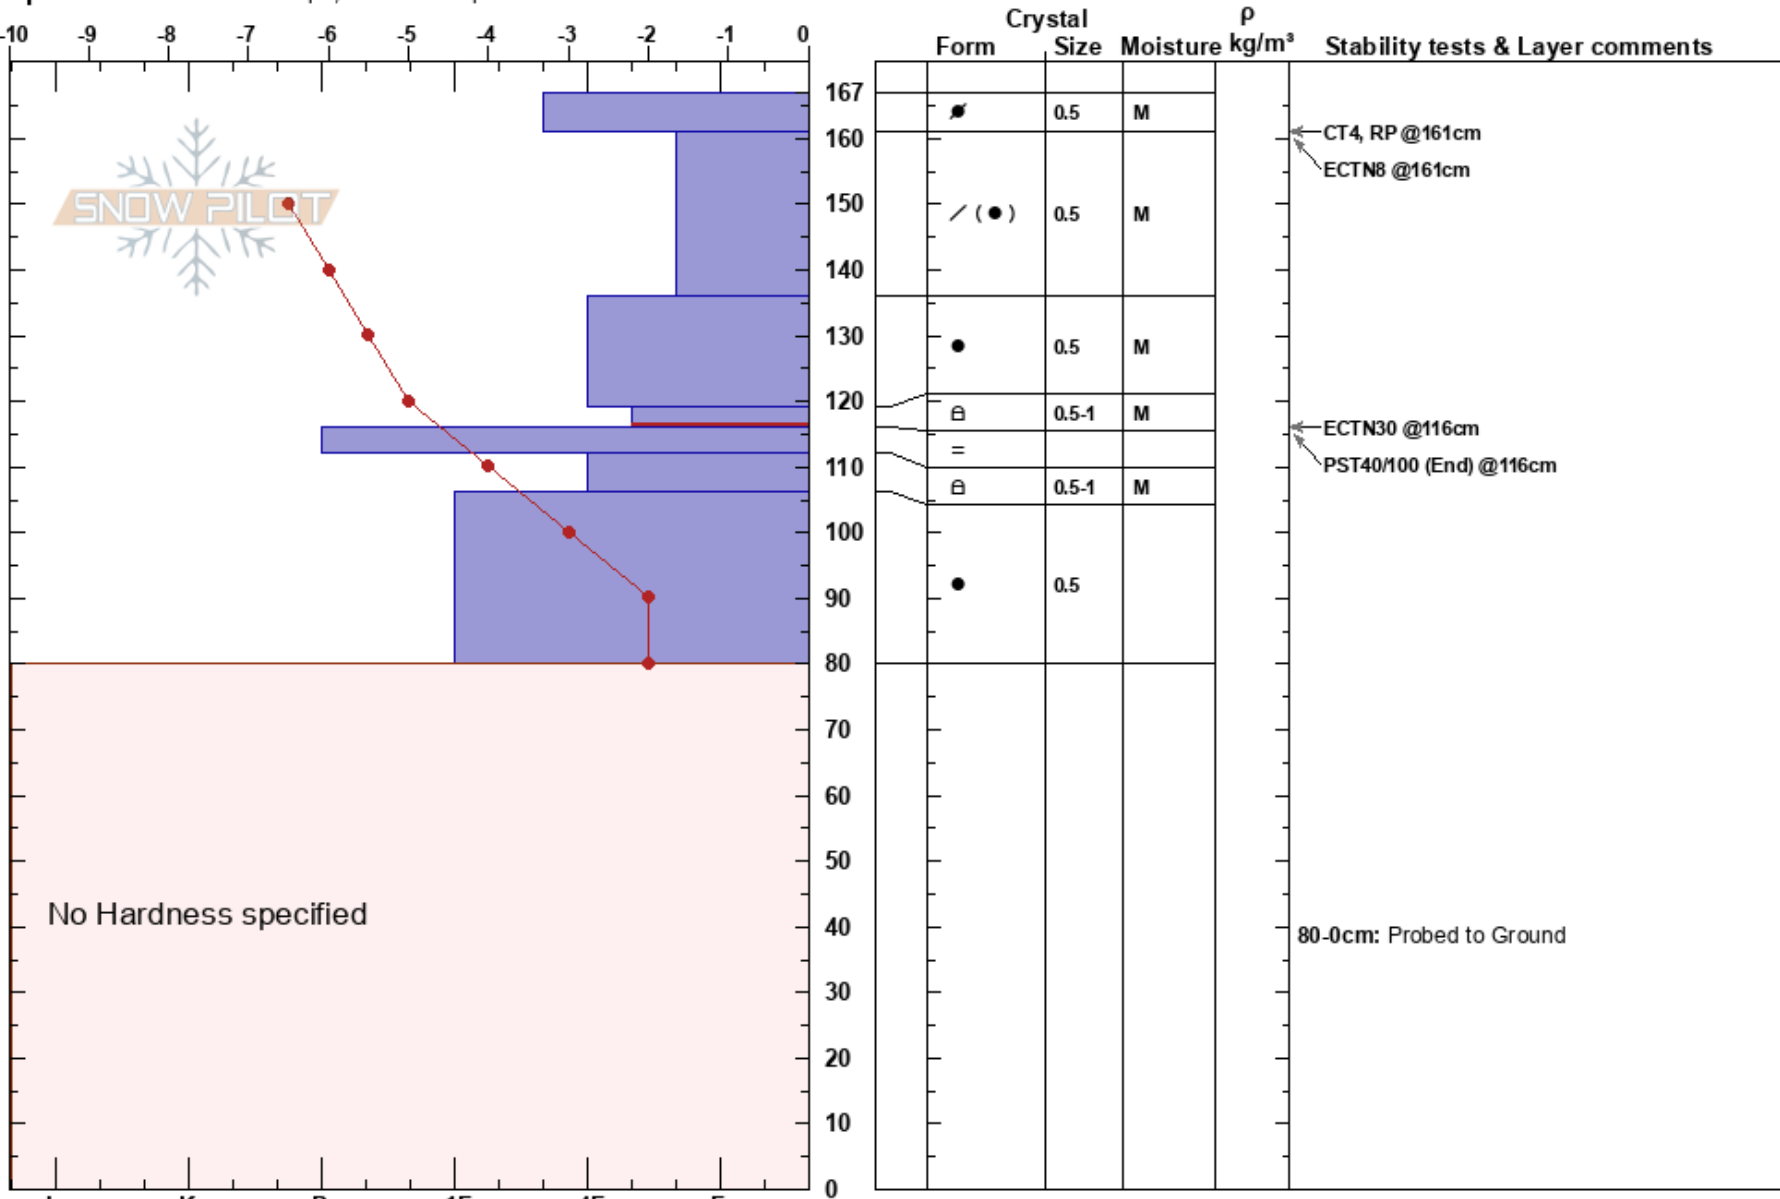

Ophir Peak  
 Carson Range  
 NV  
 Elevation: 9180 ft  
 Aspect: 356°  
 Specifics: Ski tracks on slope; We skied slope

Steve Reynaud  
 01/29/2018 - 11:45am  
 Co-ord: 39.29179N, -119.89781W  
 Slope Angle: 20°  
 Wind Loading: no

Stability: Good  
 Air Temperature: 6°C  
 Sky Cover: OVC  
 Precipitation: NO  
 Wind: SW Light Breeze

HS:167  
 Layer Notes:  
 119-116cm: Problematic layer  
 80-0cm: Probed to Ground

Notes: Surface roller ball activity occurring in below treeline terrain at 9000' and below.