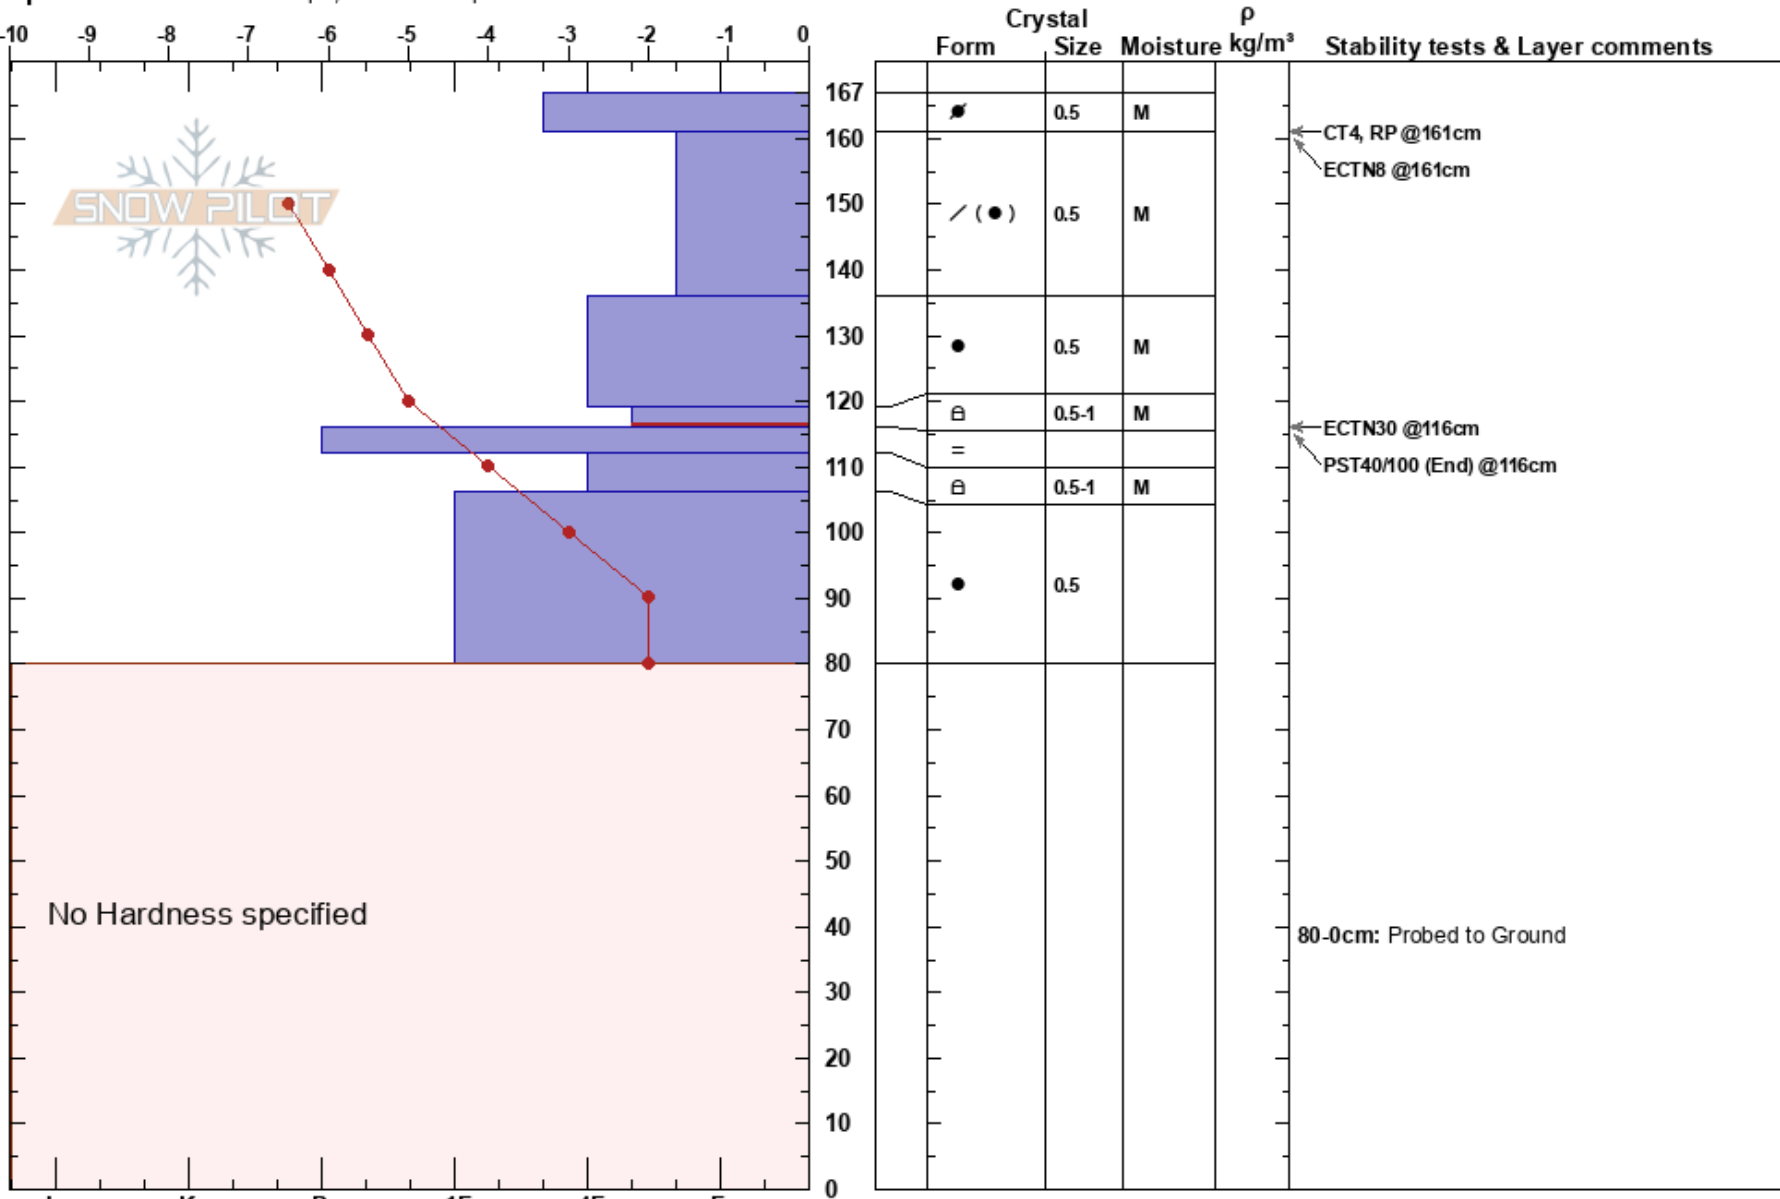

Ophir Peak
 Carson Range
 NV
 Elevation: 9180 ft
 Aspect: 356°
 Specifics: Ski tracks on slope; We skied slope

Steve Reynaud
 01/29/2018 - 11:45am
 Co-ord: 39.29179N, -119.89781W
 Slope Angle: 20°
 Wind Loading: no

Stability: Good
 Air Temperature: 6°C
 Sky Cover: OVC
 Precipitation: NO
 Wind: SW Light Breeze

HS:167
 Layer Notes:
 119-116cm: Problematic layer
 80-0cm: Probed to Ground

No Hardness specified

Notes: Surface roller ball activity occurring in below treeline terrain at 9000' and below.