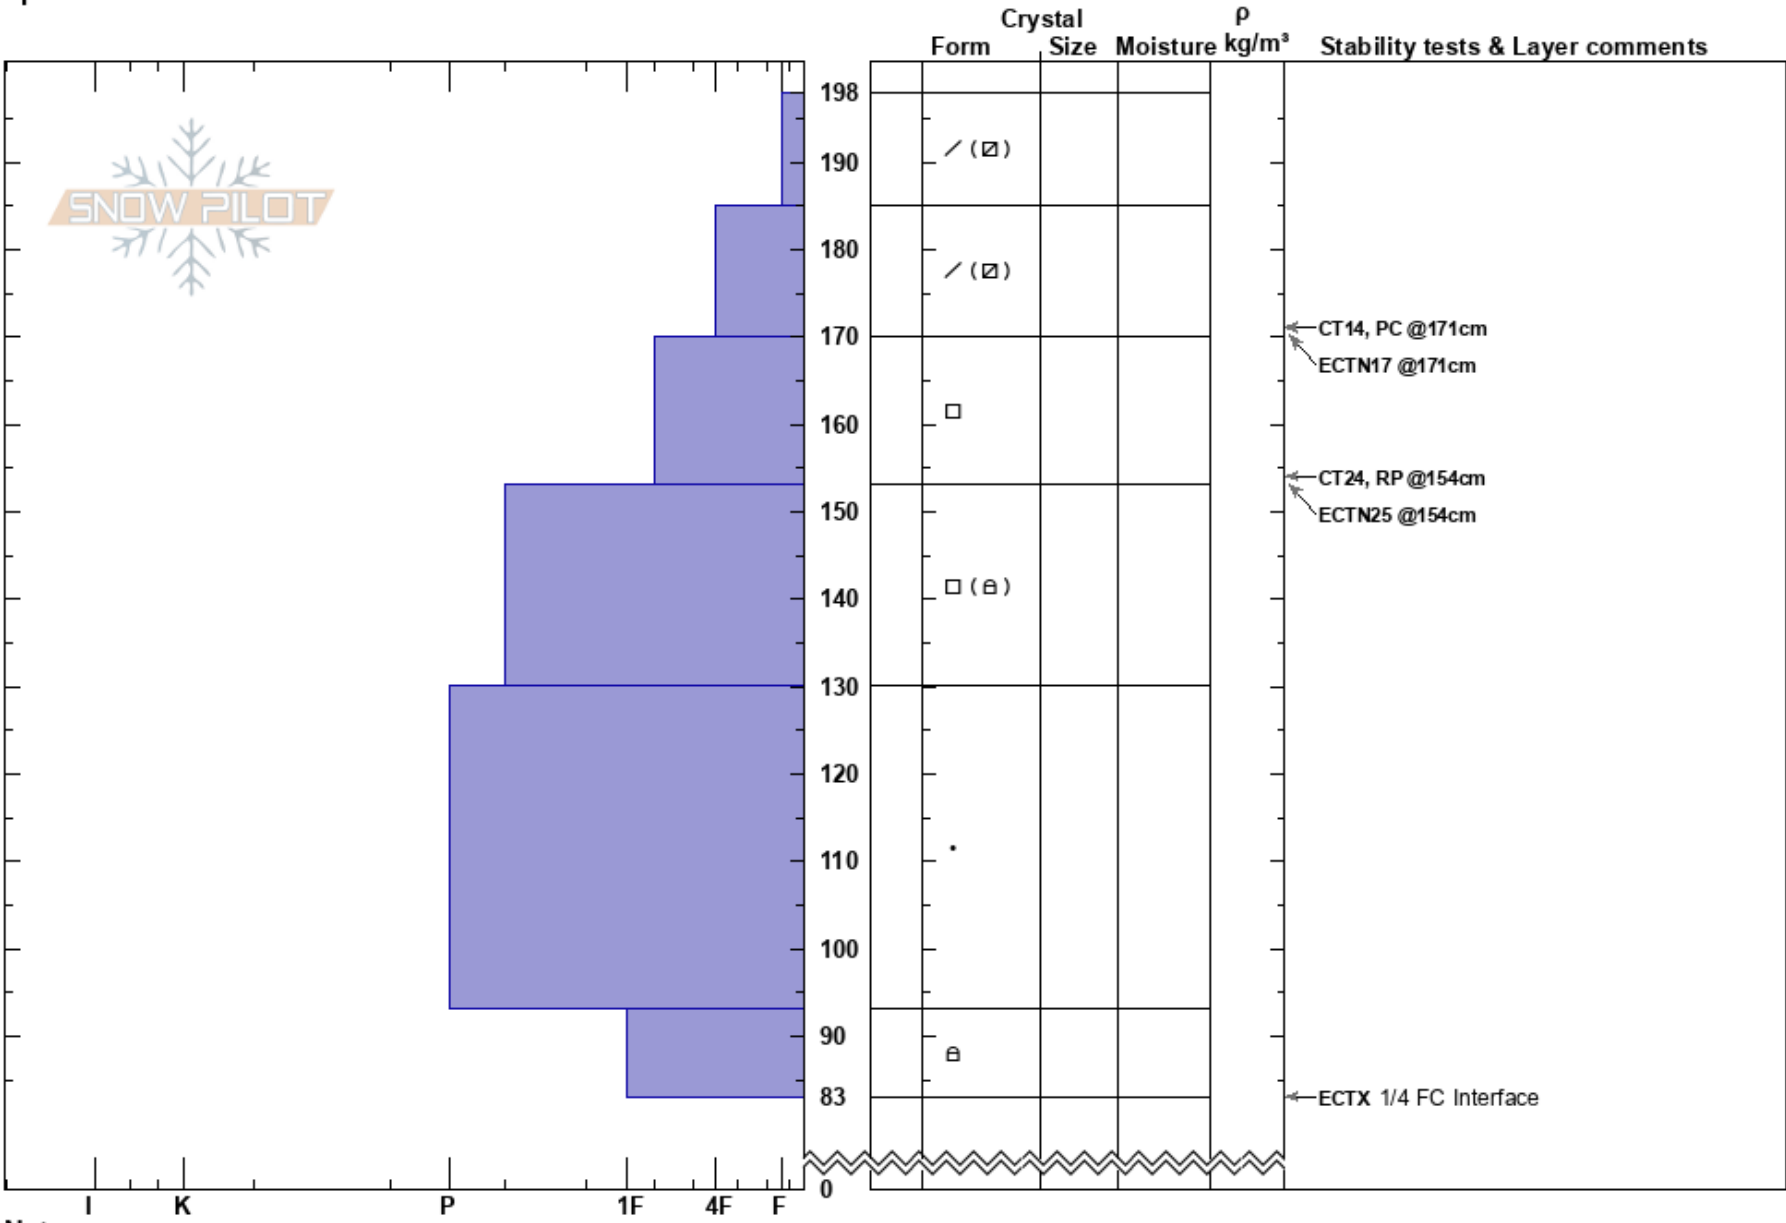

Divine NE NTL  
 San Juan Range  
 CO  
 Elevation: 11650 ft  
 Aspect: 30°  
 Specifics:

Chris Bilbrey  
 02/06/2024 - 2:00pm  
 Co-ord: 37.50023N, -106.81542W  
 Slope Angle:  
 Wind Loading: yes

Stability:  
 Air Temperature:  
 Sky Cover: OVC  
 Precipitation: S-1  
 Wind: SW Moderate

HS:198  
 185-170cm:Problematic layer

Notes: