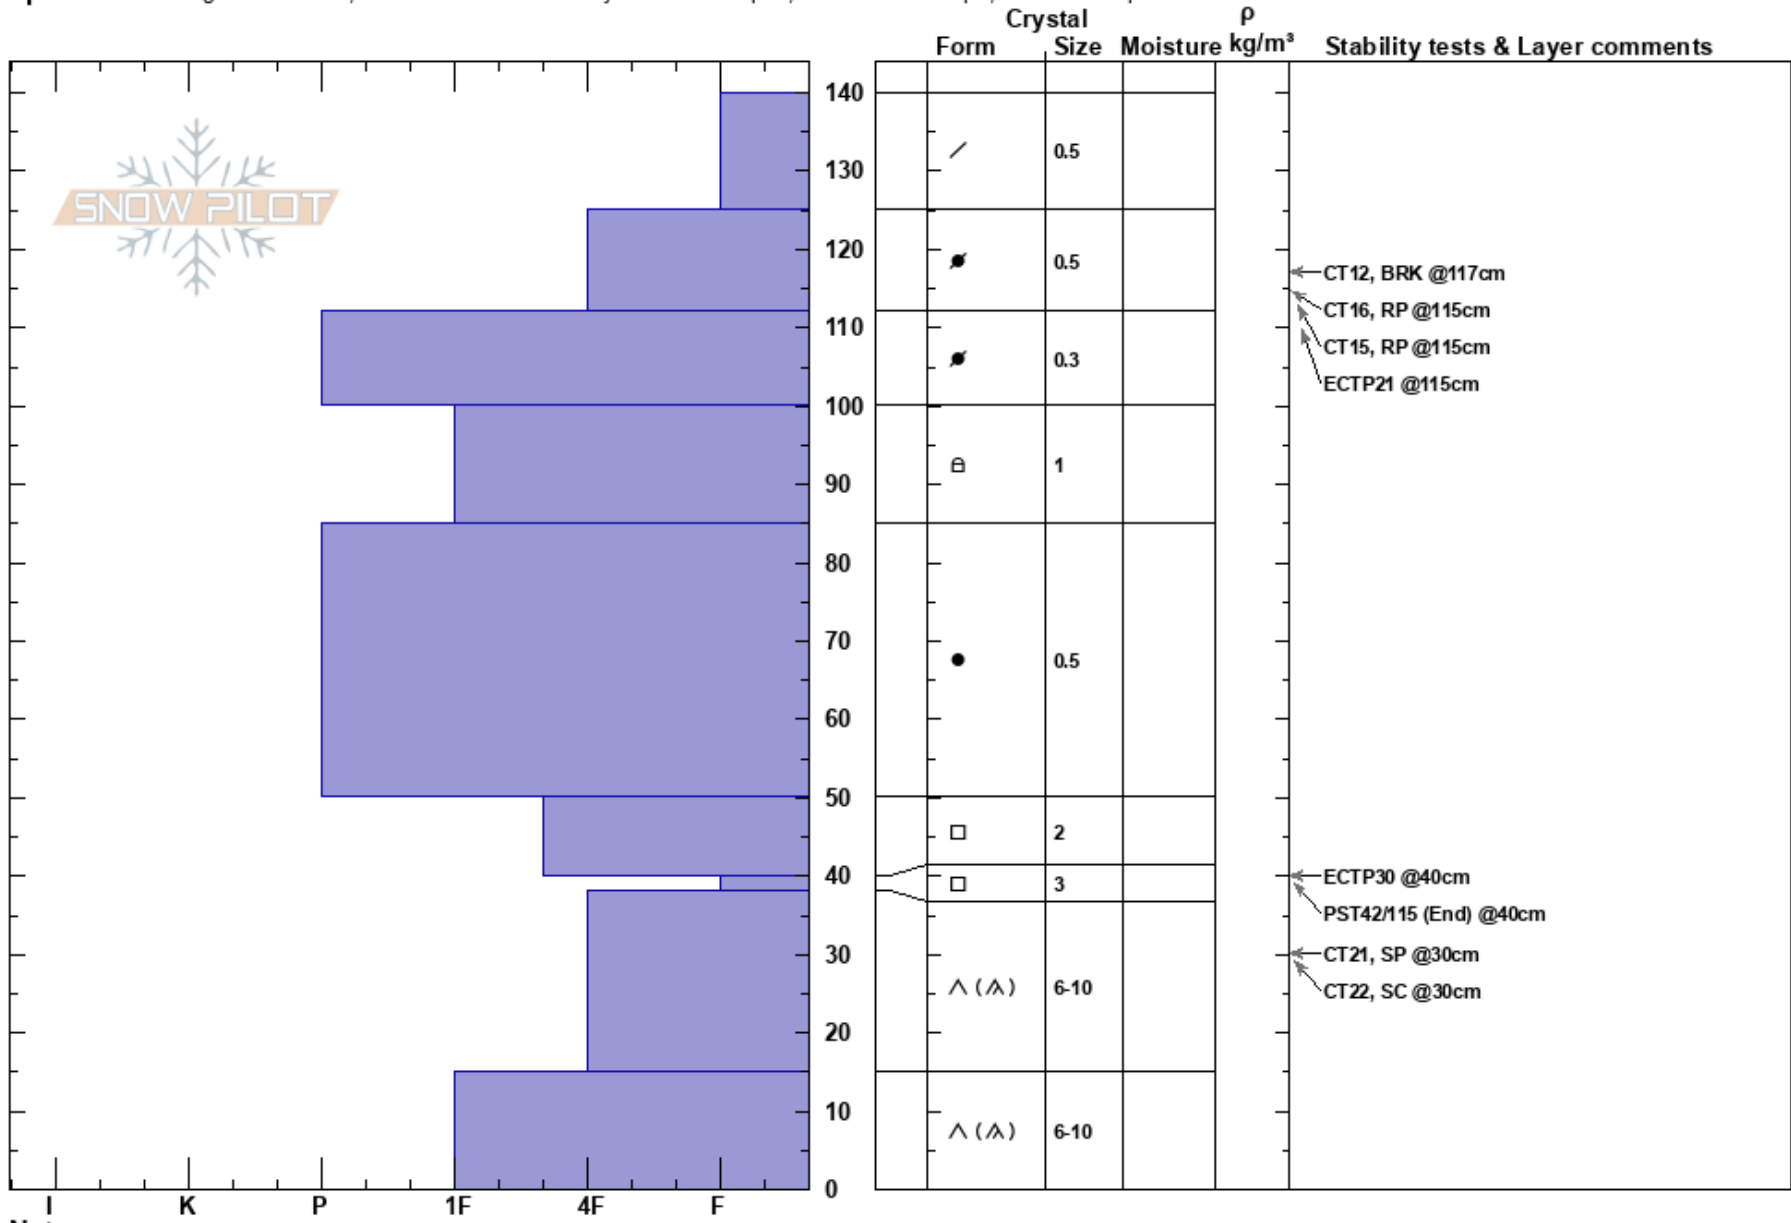

Midpath Fremont 5
 Gore Range
 CO
Elevation: 11500 ft
Aspect: 10°

Reed Ryan
 01/29/2018 - 1:00pm
Co-ord: 39.46116N, -106.16930W
Slope Angle: 32°
Wind Loading: previous

Stability: Good **HS:** 140 **Layer Notes:**
Air Temperature: -2°C **PF:** 36 40-38cm: Problematic layer
Sky Cover: FEW
Precipitation: NO
Wind: W Light Breeze

Specifics: Pit dug in a Ski Area; Recent avalanche activity on similar slopes; Ski tracks on slope; We skied slope

Notes: