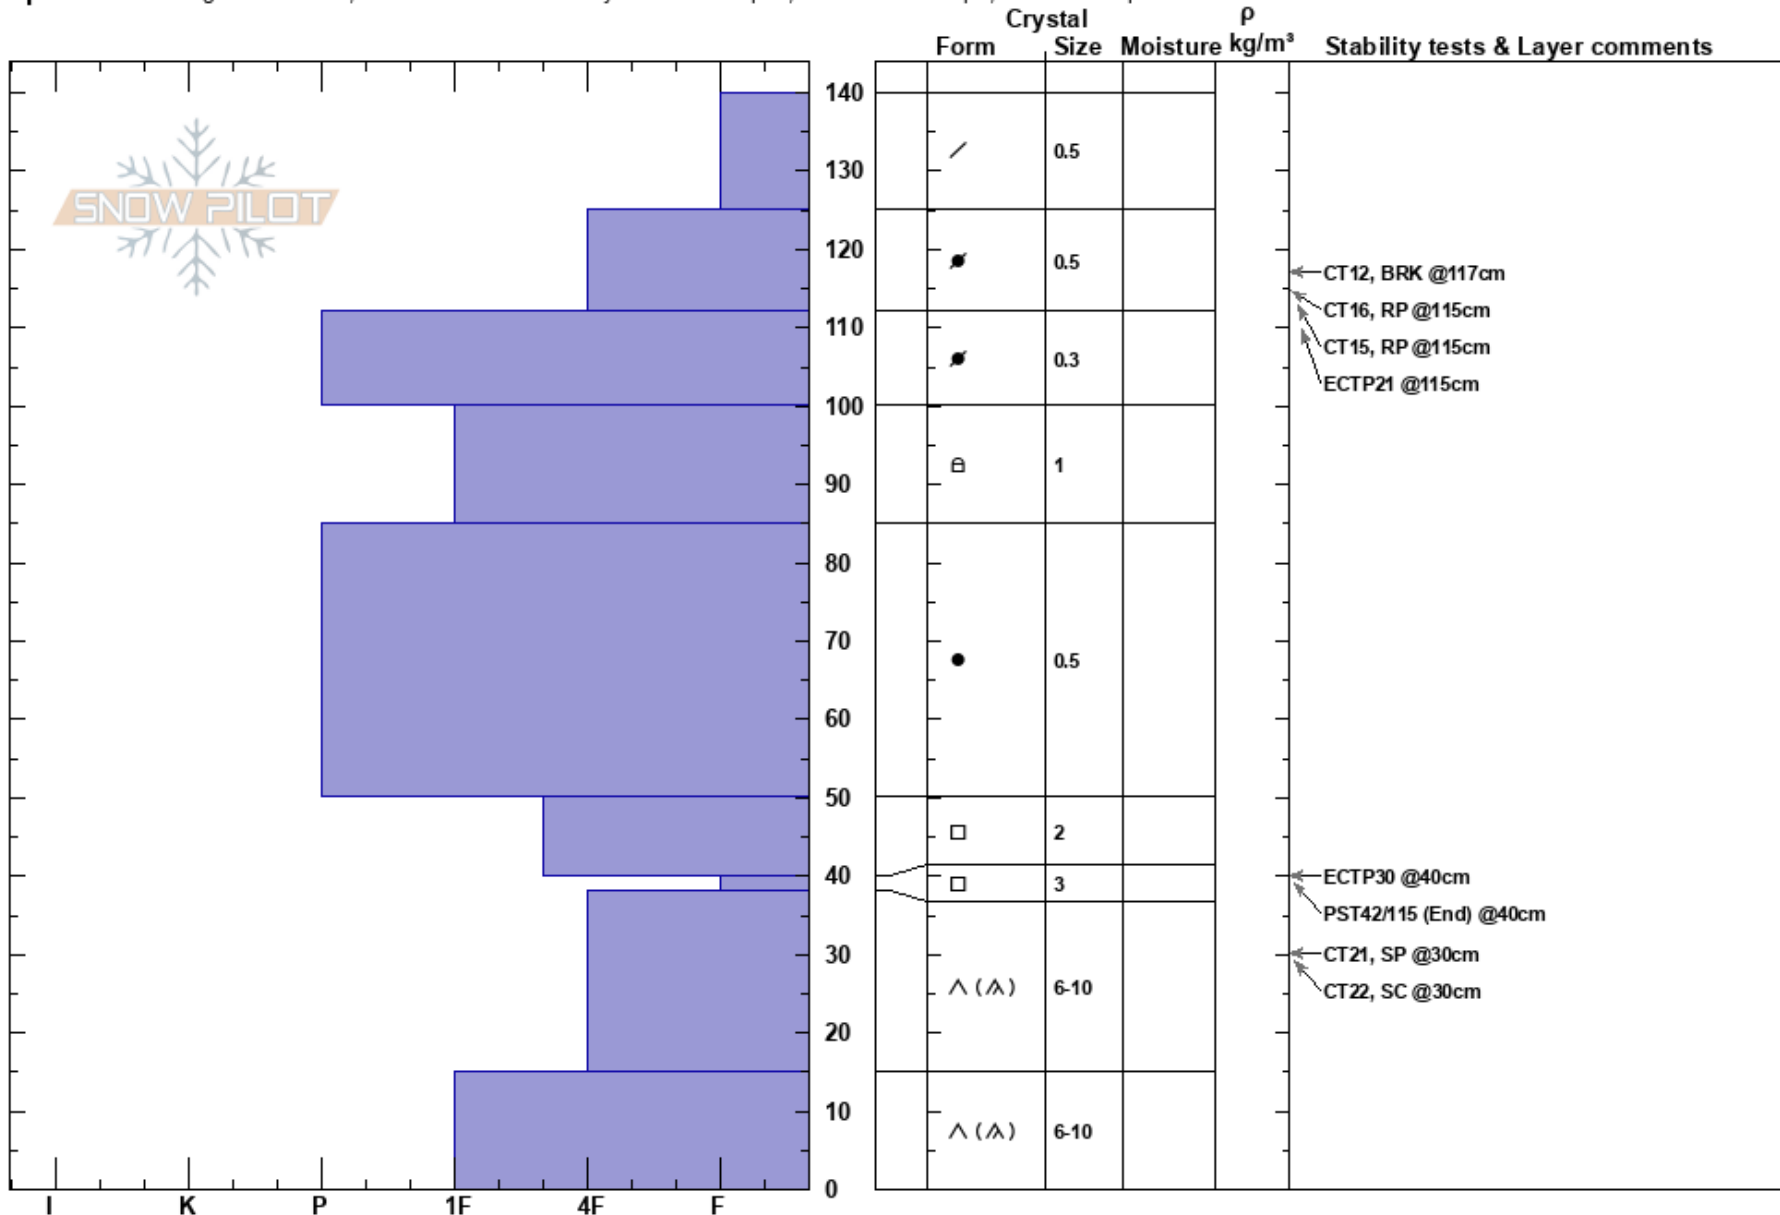

Midpath Fremont 5
 Gore Range
 CO
 Elevation: 11500 ft
 Aspect: 10°

Reed Ryan
 01/29/2018 - 1:00pm
 Co-ord: 39.46116N, -106.16930W
 Slope Angle: 32°
 Wind Loading: previous

Stability: Good
 Air Temperature: -2°C
 Sky Cover: FEW
 Precipitation: NO
 Wind: W Light Breeze

HS:140
 PF:36 40-38cm:Problematic layer

Specifics: Pit dug in a Ski Area; Recent avalanche activity on similar slopes; Ski tracks on slope; We skied slope

Notes: